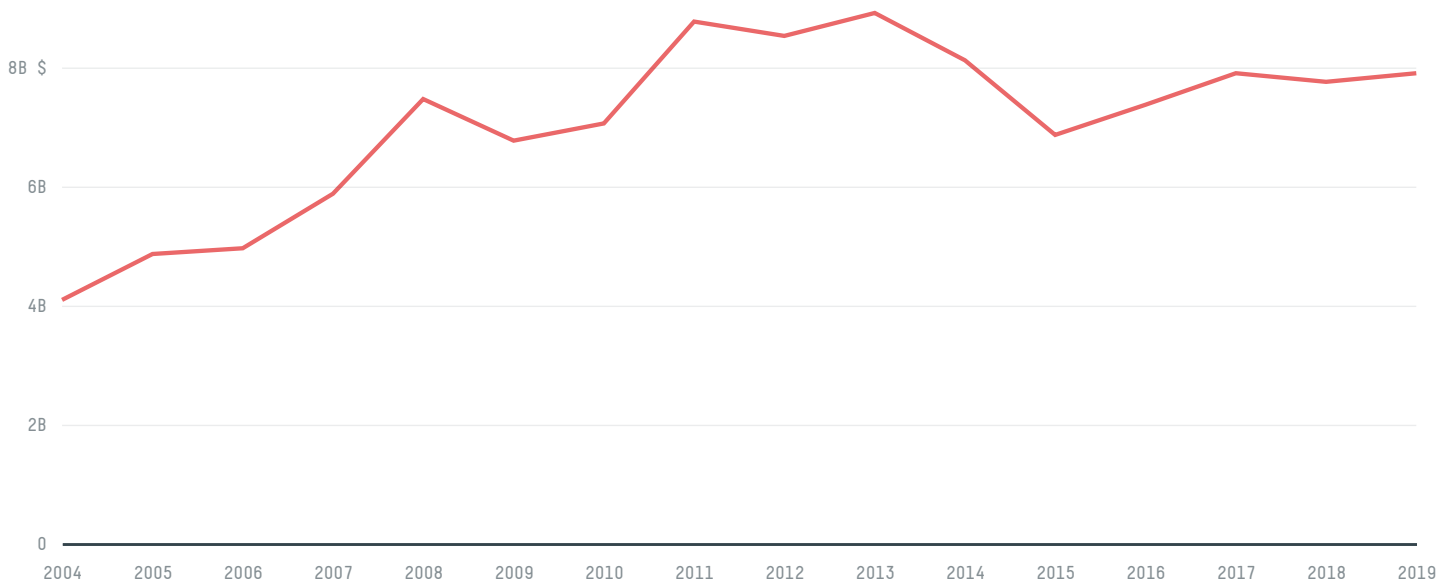

TOP IMPORTS IN 2017

COMMODITY	WORLD IMPORT RANKING	PRODUCTION	IMPORTS	VALUE
SUGARCANE	17	0	9,556,195,386.6	640,519,473
CORN	18	608,671	1,880,300,708.4	445,360,411
SOY	26	0	1,812,645,392.1	711,407,697
PALM OIL	16	-	555,608,687.6	467,050,479
COCOA	4	0	546,658,557	1,777,902,767
CHICKEN	13	455,364	348,015,151.7	683,010,410
COFFEE	6	0	338,895,969.3	1,232,683,797
PORK	17	1,044,561	237,598,062.7	606,802,539
BEEF	27	281,536	129,268,454.9	624,683,241
WOOD PULP	13	-	123,470,363	105,841,047
SHRIMP	11	0	46,590,455	525,969,725
PALM KERNEL	14	-	33,095,766	57,239,353
COTTON	38	0	13,245,192.5	19,231,602

IMPORT TRAJECTORY OF BELGIUM