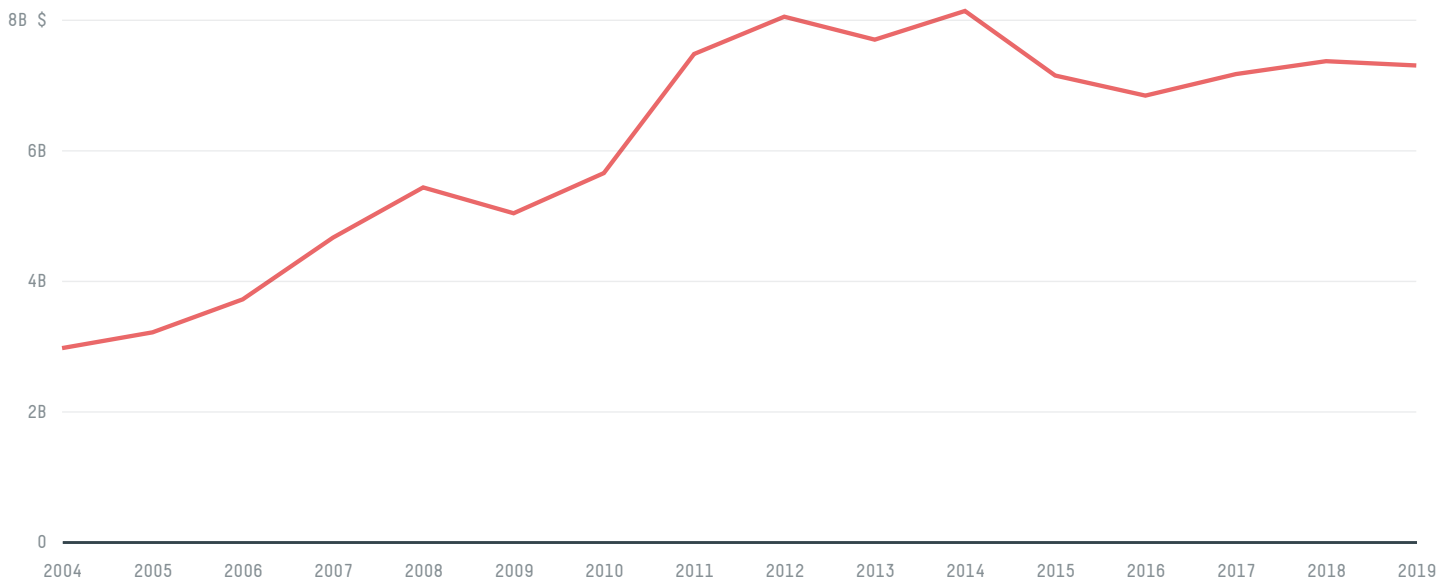

TOP IMPORTS IN 2017

COMMODITY	WORLD IMPORT RANKING	PRODUCTION	IMPORTS	VALUE
SOY	28	7,716,600	1,446,387,233.9	553,783,203
BEEF	17	1,167,695	195,330,205	1,200,144,328
CHICKEN	19	1,237,223	168,841,810.5	550,767,779
PORK	25	2,141,784	130,131,650.5	879,622,001
PALM OIL	46	-	111,016,644.5	100,612,778
CORN	98	14,095,300	36,450,250.4	391,502,869
COCOA	24	0	33,513,915	512,519,129
COTTON	34	0	15,979,576.3	9,183,498
PALM KERNEL	23	-	14,174,586	21,231,642
SUGARCANE	160	0	759,024	1,121,524,814
SHRIMP	72	0	549,963	392,133,883
WOOD PULP	102	-	18,000	8,270,386
COFFEE	160	0	0	1,426,695,066

IMPORT TRAJECTORY OF CANADA