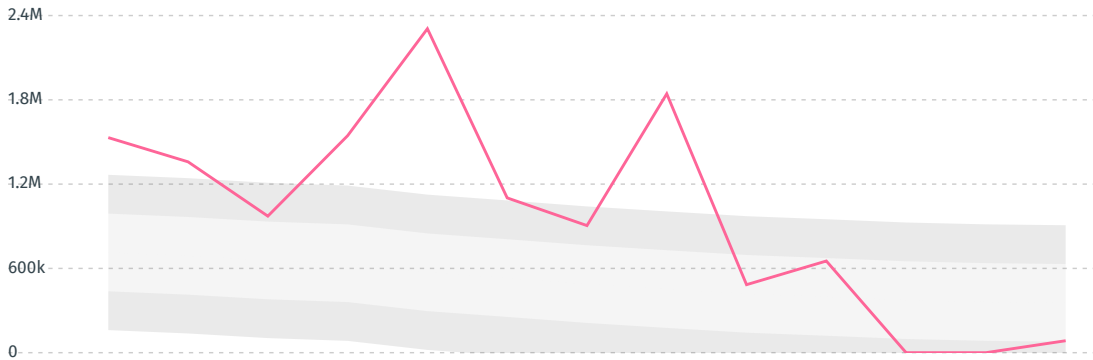

DEFORESTATION ALERTS IN BRAZIL

There were **85,218** GLAD alerts reported in the week of the **18th of January 2021**. This was **normal** compared to the same week in previous years.

Caution: GLAD alerts from the last six months are preliminary. Revisions are made as unconfirmed alerts are removed from the data and alert totals are finalized six months after posting. Source: **Global Forest Watch**