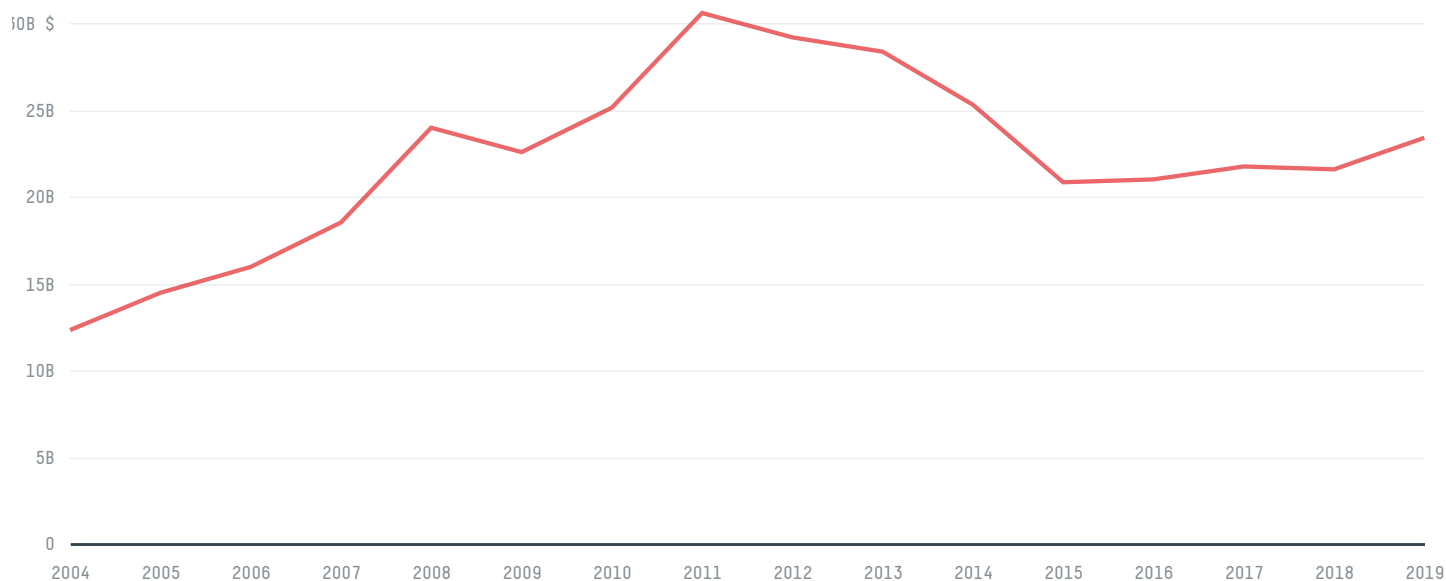

TOP IMPORTS IN 2017

COMMODITY	WORLD IMPORT RANKING	PRODUCTION	IMPORTS	VALUE
SUGARCANE	5	0	22,371,206,609.6	1,181,820,398
SOY	7	66,000	5,334,451,702.5	2,169,407,040
CORN	13	4,547,600	2,827,296,771.2	833,210,715
COFFEE	2	0	1,218,270,828.3	3,984,809,308
PORK	3	5,505,572	1,106,539,256.9	3,940,504,062
PALM OIL	9	-	960,449,415.6	796,522,171
CHICKEN	5	1,009,565	858,472,987.4	1,819,359,815
WOOD PULP	3	-	773,567,636	641,028,894
BEEF	5	1,137,008	648,244,147.6	3,160,712,450
COCOA	3	0	626,794,770	2,164,685,032
PALM KERNEL	2	-	432,051,902	584,883,567
COTTON	20	0	40,374,177.1	69,992,379
SHRIMP	15	0	39,570,356	443,549,942

IMPORT TRAJECTORY OF GERMANY