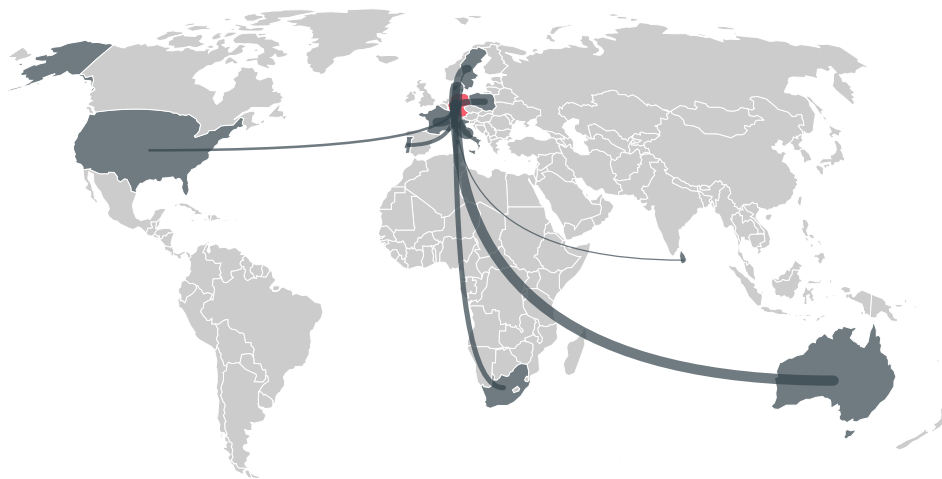

trase

GERMANY (importer)

ACTIVITY	COMMODITY	YEAR
Importer	Palm kernel	2017

POPULATION	GDP	SURFACE AREA
82,657,002	3,682,602,479,929.4	357,580

AGRICULTURAL LAND AREA	FORESTED LAND AREA
166,570	114,210

GERMANY is the world's 62nd largest country by area, 16th largest by population size and is the world's 4th largest economy (by GDP). Forests make up 32% of its area, and agriculture 47%. It's placement in the Human Development Index is 0.938. GERMANY is a signatory to NYDF ENDORSER and ADP SIGNATORY.

TOP IMPORTS IN 2017

COMMODITY	WORLD IMPORT RANKING	PRODUCTION	IMPORTS	VALUE
SUGARCANE	5	0	22,371,206,609.6	1,181,820,398
SOY	7	66,000	5,334,451,702.5	2,169,407,040
CORN	13	4,547,600	2,827,296,771.2	833,210,715
COFFEE	2	0	1,218,270,828.3	3,984,809,308
PORK	3	5,505,572	1,106,539,256.9	3,940,504,062
PALM OIL	9	-	960,449,415.6	796,522,171
CHICKEN	5	1,009,565	858,472,987.4	1,819,359,815
WOOD PULP	3	-	773,567,636	641,028,894
BEEF	5	1,137,008	648,244,147.6	3,160,712,450
COCOA	3	0	626,794,770	2,164,685,032
PALM KERNEL	2	-	432,051,902	584,883,567
COTTON	20	0	40,374,177.1	69,992,379
SHRIMP	15	0	39,570,356	443,549,942

IMPORT TRAJECTORY OF GERMANY

TOP EXPORT TRADERS OF PALM KERNEL IN GERMANY IN 2017

TOP EXPORT COUNTRIES OF PALM KERNEL TO GERMANY IN 2017

Country	Share
DENMARK	68%
ITALY	28.7%
AUSTRALIA	1.2%
FRANCE	0.8%
SWEDEN	0.7%
POLAND	0.6%
SOUTH AFRICA	< 0.1%
PORTUGAL	< 0.1%
UNITED STATES	< 0.1%
SRI LANKA	< 0.1%

DEFORESTATION ALERTS IN BRAZIL

There were **85,218** GLAD alerts reported in the week of the **18th of January 2021**. This was **normal** compared to the same week in previous years.

Caution: GLAD alerts from the last six months are preliminary. Revisions are made as unconfirmed alerts are removed from the data and alert totals are finalized six months after posting. Source: **Global Forest Watch**