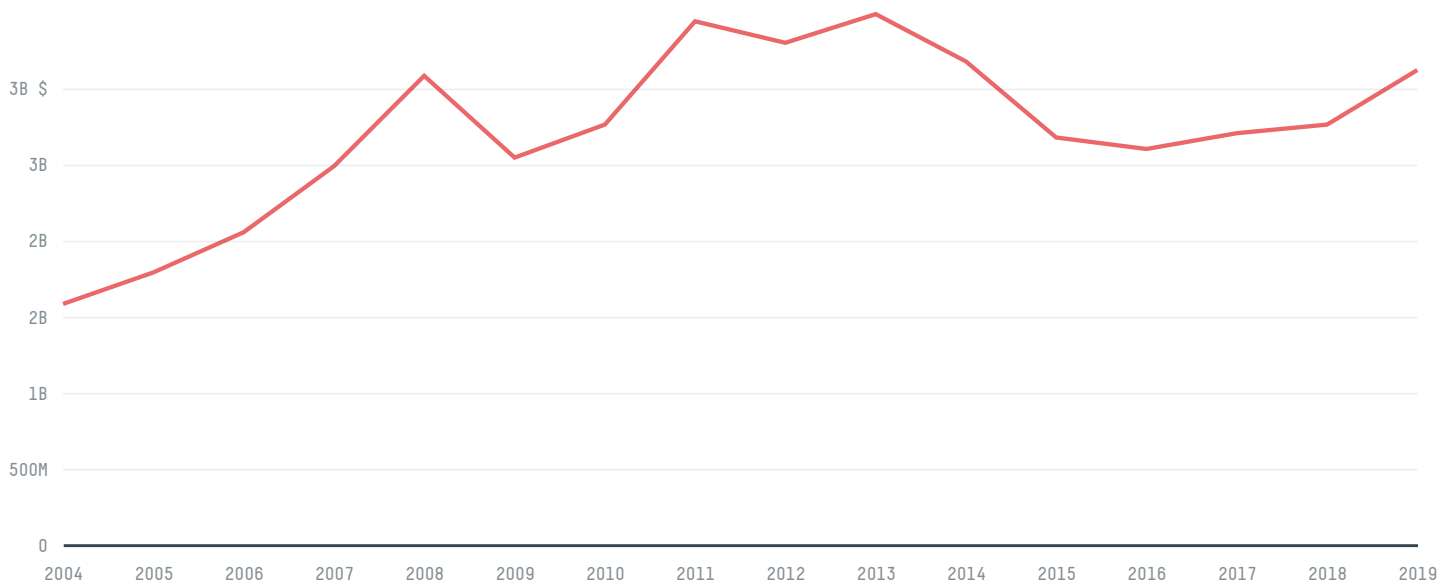

IMPORT TRAJECTORY OF AUSTRIA