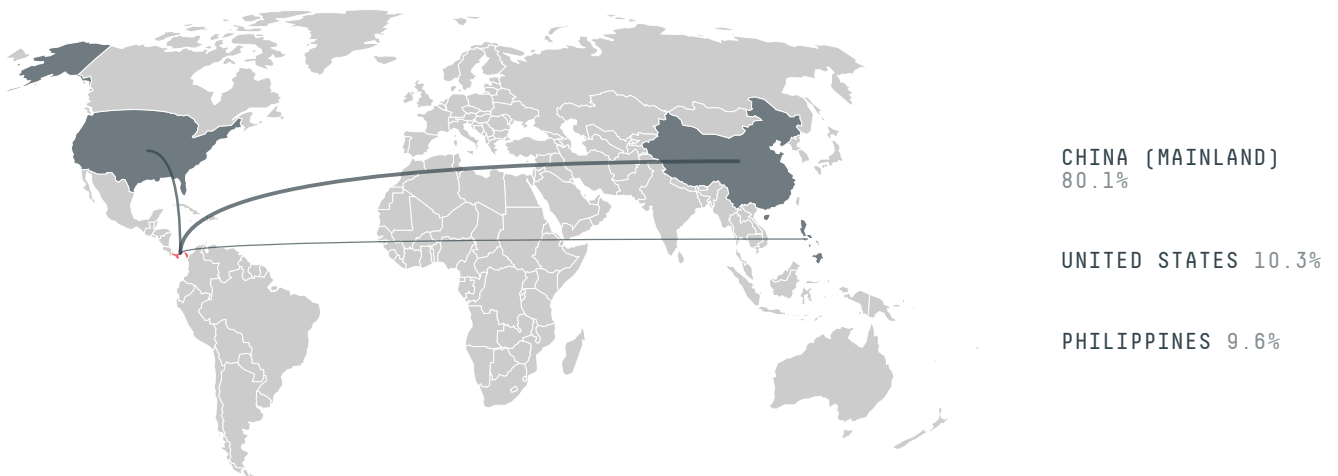

trase

PANAMA (importer)

ACTIVITY	COMMODITY	YEAR
Importer	Cotton	2017

POPULATION	GDP	SURFACE AREA
4,106,771	62,219,000,000	75,420

AGRICULTURAL LAND AREA	FORESTED LAND AREA
22,570	46,006

PANAMA is the world's 115th largest country by area, 128th largest by population size and is the world's 73rd largest economy (by GDP). Forests make up 61% of its area, and agriculture 30%. It's placement in the Human Development Index is 0.793. PANAMA is a signatory to NYDF ENDORSER and ADP SIGNATORY.

TOP IMPORTS IN 2017

COMMODITY	WORLD IMPORT RANKING	PRODUCTION	IMPORTS	VALUE
CORN	41	116,151	478,253,544.5	96,790,460
SOY	57	77	234,957,813.3	91,488,440
SUGARCANE	136	2,694,552	42,256,334.2	3,035,918
PORK	52	40,428	21,081,273.5	58,852,130
CHICKEN	77	198,136	14,966,188.9	29,369,192
BEEF	75	70,079	11,830,338.3	40,797,751
COFFEE	85	6,588	4,209,524	13,218,412
PALM OIL	114	-	3,087,415.2	2,641,880
COCOA	84	660	742,133	1,669,930
SHRIMP	71	7,525.2	552,788	3,663,995
WOOD PULP	108	-	7,200	20,059
COTTON	140	0	1,932.4	2,437
PALM KERNEL	124	-	1,379	6,248

IMPORT TRAJECTORY OF PANAMA

TOP EXPORT TRADERS OF COTTON IN PANAMA IN 2017

TOP EXPORT COUNTRIES OF COTTON TO PANAMA IN 2017

DEFORESTATION ALERTS IN BRAZIL

There were **7,375** GLAD alerts reported in the week of the **18th of January 2021**. This was **low** compared to the same week in previous years.