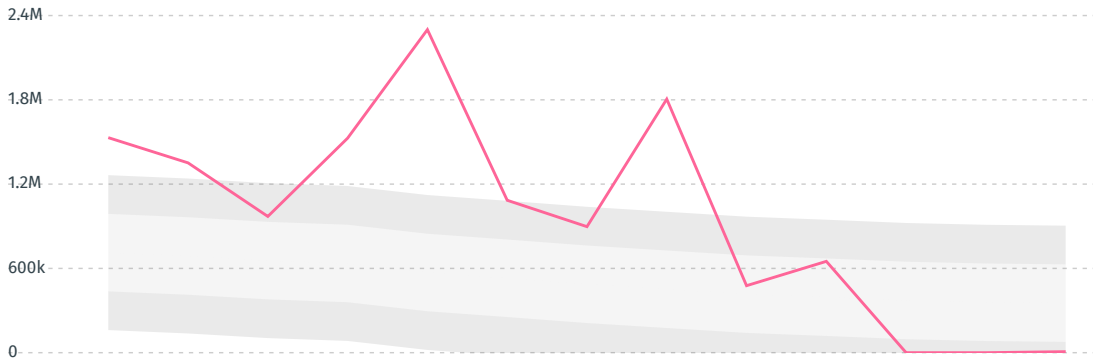

IMPORT TRAJECTORY OF PANAMA

TOP EXPORT TRADERS OF COTTON IN PANAMA IN 2017

TOP EXPORT COUNTRIES OF COTTON TO PANAMA IN 2017

DEFORESTATION ALERTS IN BRAZIL

There were **7,375** GLAD alerts reported in the week of the **18th of January 2021**. This was **low** compared to the same week in previous years.