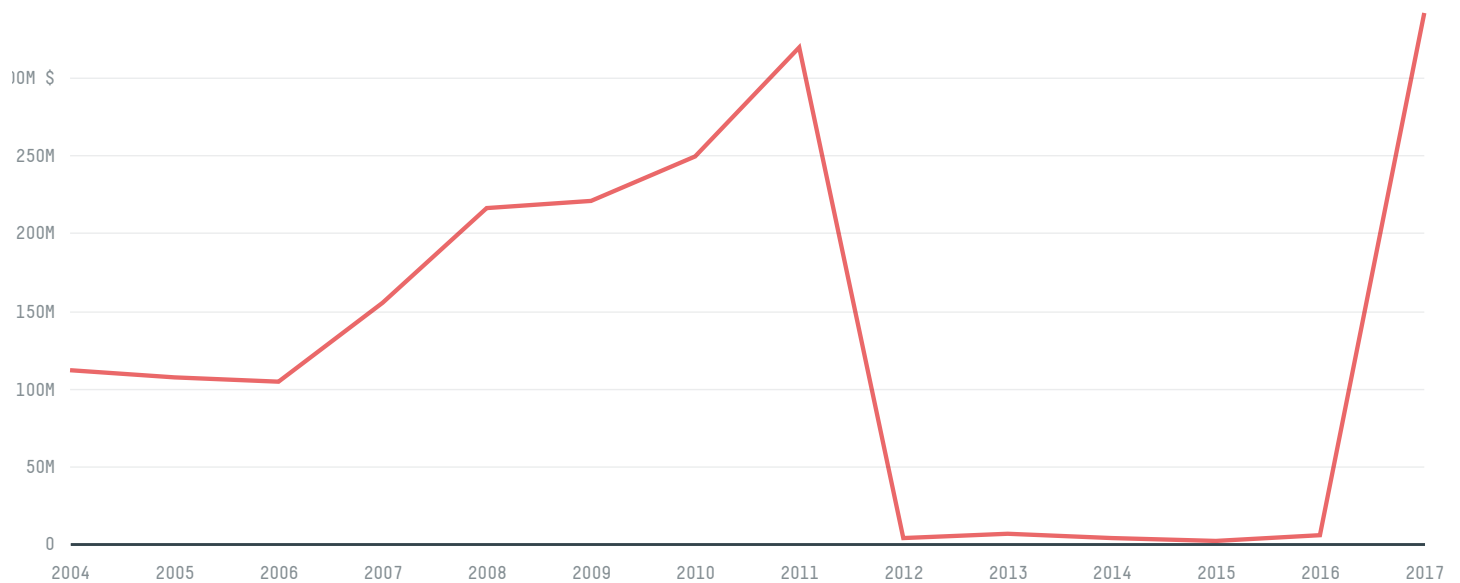

TOP IMPORTS IN 2017

COMMODITY	WORLD IMPORT RANKING	PRODUCTION	IMPORTS	VALUE
CORN	41	116,151	478,253,544.5	96,790,460
SOY	57	77	234,957,813.3	91,488,440
SUGARCANE	136	2,694,552	42,256,334.2	3,035,918
PORK	52	40,428	21,081,273.5	58,852,130
CHICKEN	77	198,136	14,966,188.9	29,369,192
BEEF	75	70,079	11,830,338.3	40,797,751
COFFEE	85	6,588	4,209,524	13,218,412
PALM OIL	114	-	3,087,415.2	2,641,880
COCOA	84	660	742,133	1,669,930
SHRIMP	71	7,525.2	552,788	3,663,995
WOOD PULP	108	-	7,200	20,059
COTTON	140	0	1,932.4	2,437
PALM KERNEL	124	-	1,379	6,248

IMPORT TRAJECTORY OF PANAMA