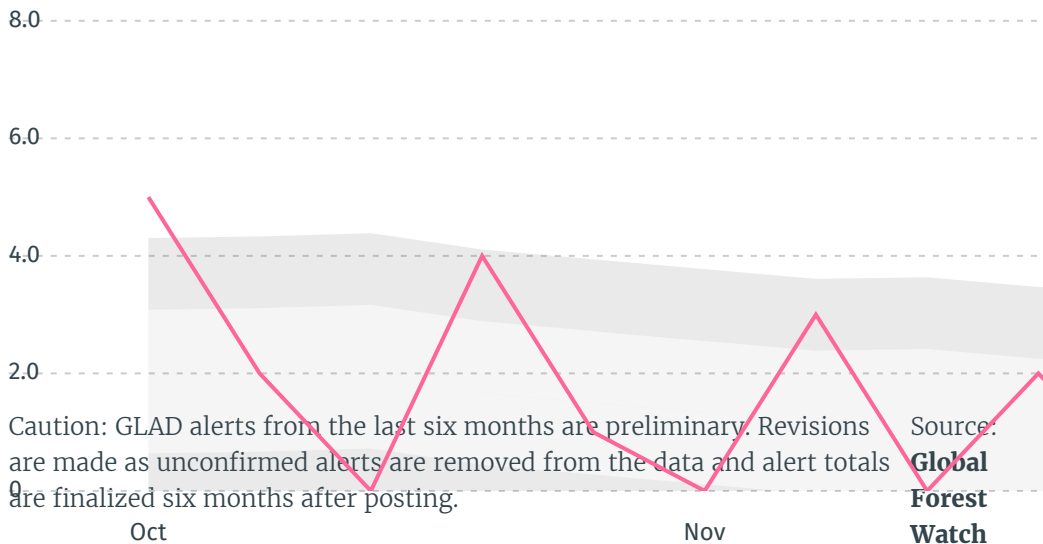

I AGREE

DEFORESTATION ALERTS IN PAKISTAN

There were **0** GLAD alerts reported in the week of the **11th of January 2021**. This was **low** compared to the same week in previous years.

Trase is a partnership between