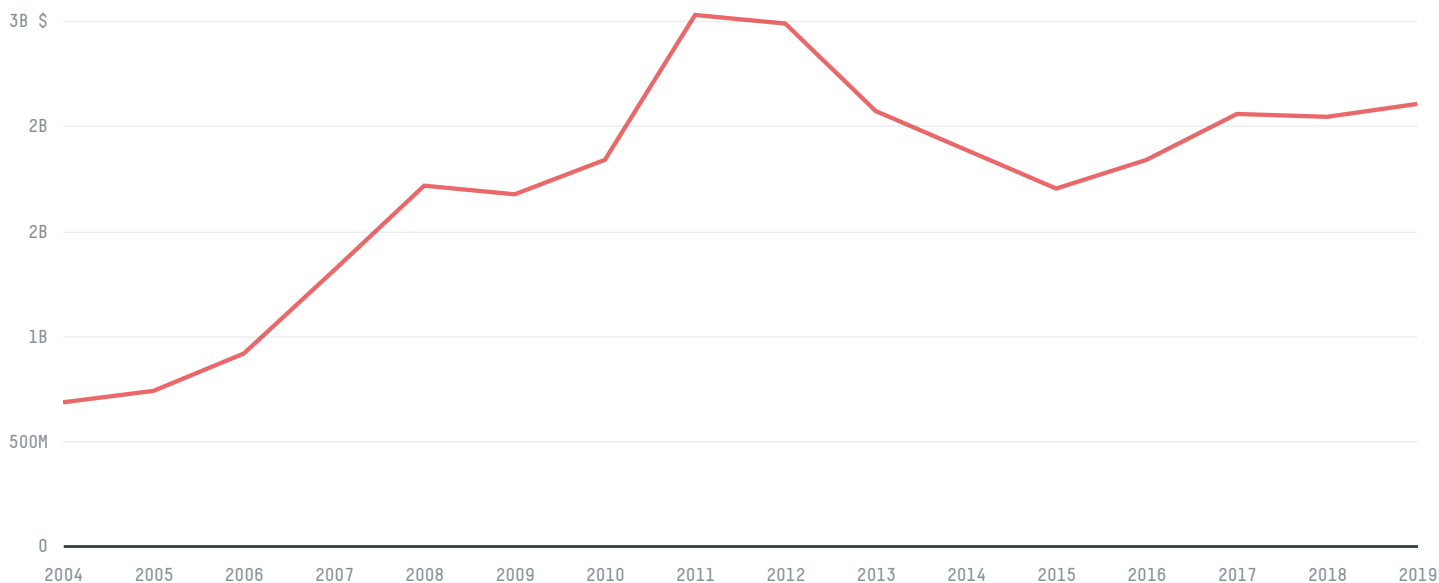

TOP IMPORTS IN 2017

COMMODITY	WORLD IMPORT RANKING	PRODUCTION	IMPORTS	VALUE
SUGARCANE	18	553,115	8,866,187,915.3	510,945,438
CORN	14	122,399	2,405,378,183.8	476,277,947
SOY	31	1,000	1,102,863,852.4	617,811,827
PALM OIL	59	-	54,691,275.8	42,594,149
COFFEE	39	0	41,695,486.5	113,098,144
BEEF	57	260,700	24,307,364.8	152,444,896
SHRIMP	20	0	22,852,107	68,570,248
COTTON	36	216	13,724,869	19,271,019
COCOA	54	0	7,041,002	19,385,958
PALM KERNEL	34	-	7,028,024	9,880,115
CHICKEN	111	690,000	3,684,572.3	26,730,581
WOOD PULP	54	-	3,172,723	2,251,725
PORK	121	637	260,104.1	1,137,635

IMPORT TRAJECTORY OF MOROCCO