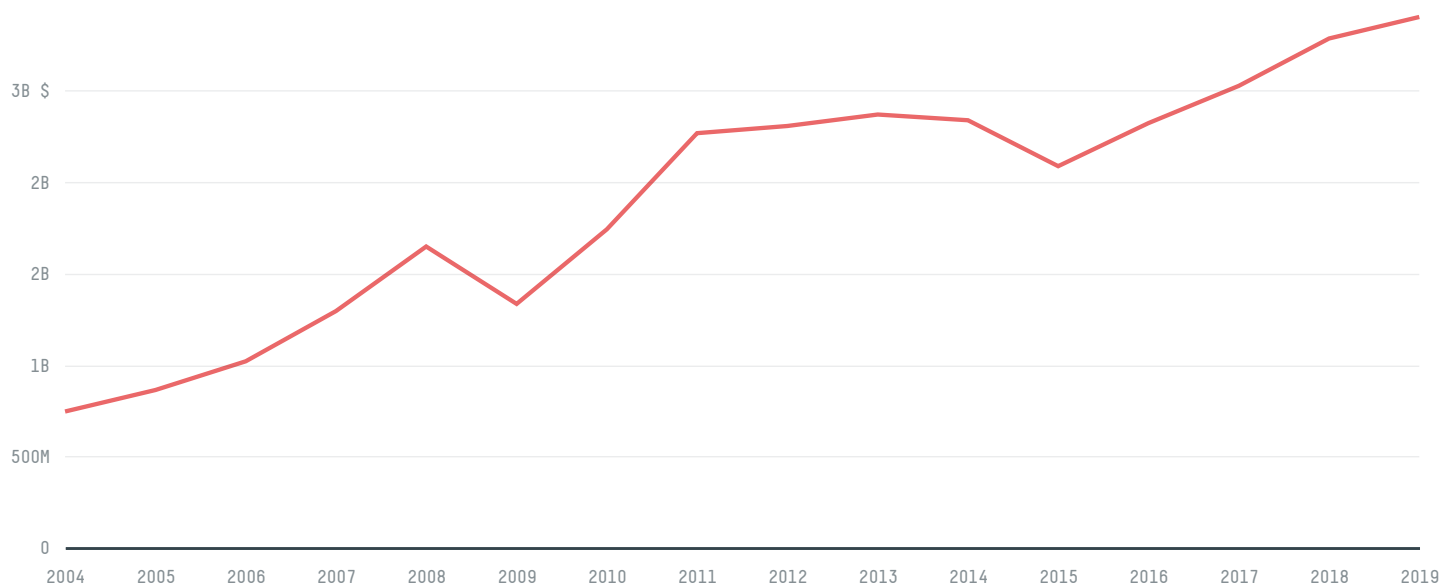

TOP IMPORTS IN 2017

COMMODITY	WORLD IMPORT RANKING	PRODUCTION	IMPORTS	VALUE
SUGARCANE	38	0	3,296,666,746.7	206,793,559
BEEF	13	203,104	285,877,512	1,044,415,163
CHICKEN	24	626,127	136,845,037.3	194,925,116
CORN	95	1,062,589	41,864,525.8	318,529,007
COFFEE	56	0	21,011,290.5	94,153,210
COCOA	36	0	16,515,878	52,878,326
SOY	107	0	15,190,767.4	341,342,264
PORK	60	490,342	12,747,140.7	202,663,977
PALM OIL	99	-	7,904,951	24,106,815
COTTON	48	0	6,303,765.1	1,732,834
SHRIMP	32	0	5,343,691	36,400,135
PALM KERNEL	36	-	5,147,409	7,420,406
WOOD PULP	53	-	3,394,312	2,330,177

IMPORT TRAJECTORY OF CHILE