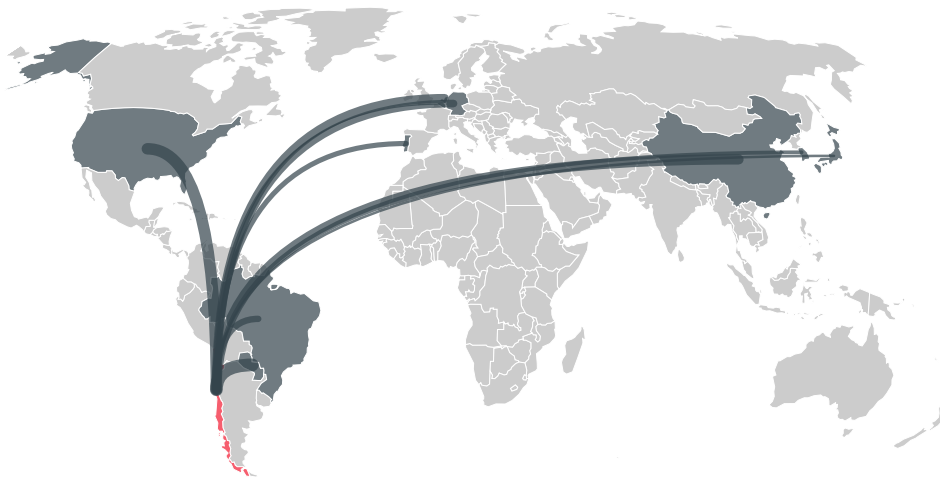

trase

CHILE (importer)

ACTIVITY	COMMODITY	YEAR
Importer	Cotton	2017

POPULATION	GDP	SURFACE AREA
18,470,439	277,044,950,259	756,700

AGRICULTURAL LAND AREA	FORESTED LAND AREA
157,418	180,358

CHILE is the world's 36th largest country by area, 61st largest by population size and is the world's 41st largest economy (by GDP). Forests make up 24% of its area, and agriculture 21%. It's placement in the Human Development Index is 0.845. CHILE is a signatory to NYDF ENDORSER and ADP SIGNATORY.

TOP IMPORTS IN 2017

COMMODITY	WORLD IMPORT RANKING	PRODUCTION	IMPORTS	VALUE
SUGARCANE	38	0	3,296,666,746.7	206,793,559
BEEF	13	203,104	285,877,512	1,044,415,163
CHICKEN	24	626,127	136,845,037.3	194,925,116
CORN	95	1,062,589	41,864,525.8	318,529,007
COFFEE	56	0	21,011,290.5	94,153,210
COCOA	36	0	16,515,878	52,878,326
SOY	107	0	15,190,767.4	341,342,264
PORK	60	490,342	12,747,140.7	202,663,977
PALM OIL	99	-	7,904,951	24,106,815
COTTON	48	0	6,303,765.1	1,732,834
SHRIMP	32	0	5,343,691	36,400,135
PALM KERNEL	36	-	5,147,409	7,420,406
WOOD PULP	53	-	3,394,312	2,330,177

IMPORT TRAJECTORY OF CHILE

TOP EXPORT TRADERS OF COTTON IN CHILE IN 2017

TOP EXPORT COUNTRIES OF COTTON TO CHILE IN 2017

PARAGUAY 55.1%

UNITED STATES 21%

CHINA (MAINLAND)
20.5%

NETHERLANDS 3%

GERMANY 0.3%

BRAZIL < 0.1%

PORTUGAL < 0.1%

SOUTH KOREA < 0.1%

BELGIUM < 0.1%

JAPAN < 0.1%

DEFORESTATION ALERTS IN BRAZIL

There were **506** GLAD alerts reported in the week of the **18th of January 2021**. This was **low** compared to the same week in previous years.