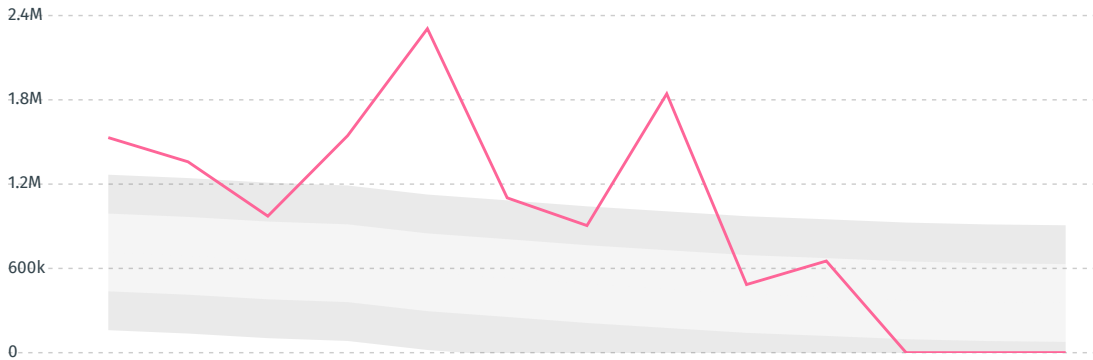

BRAZIL < 0.1%

PORTUGAL < 0.1%

SOUTH KOREA < 0.1%

BELGIUM < 0.1%

JAPAN < 0.1%

DEFORESTATION ALERTS IN BRAZIL

There were **506** GLAD alerts reported in the week of the **18th of January 2021**. This was **low** compared to the same week in previous years.