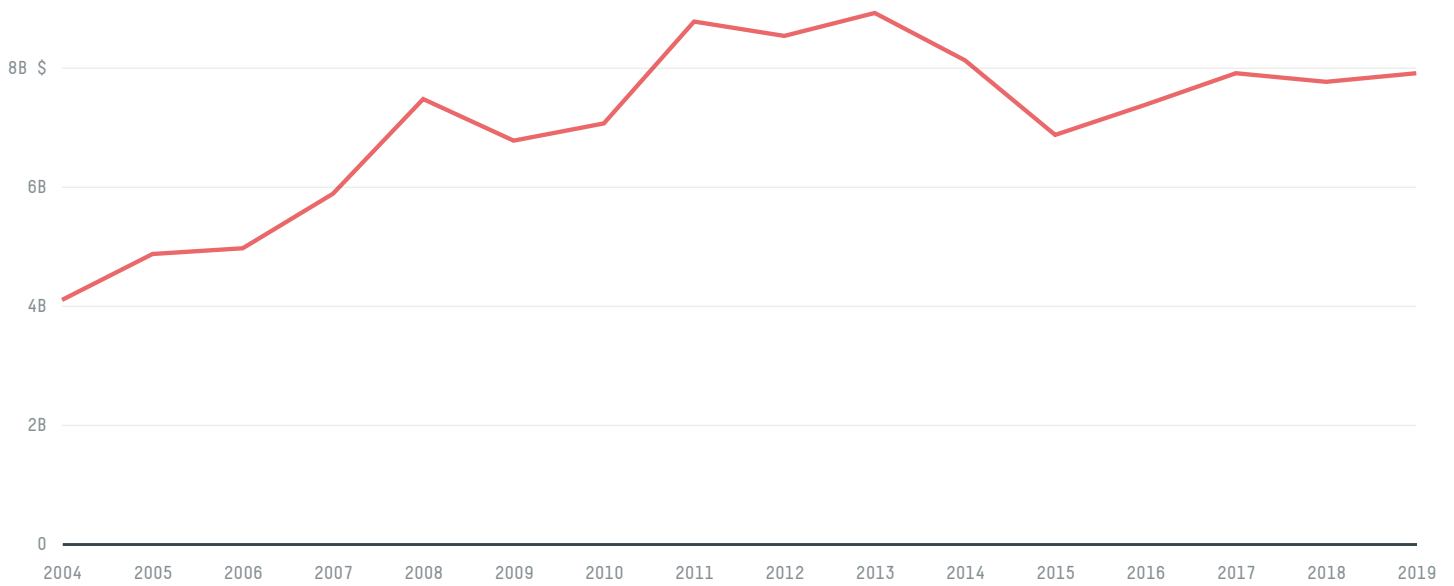

trase

BELGIUM (importer)

ACTIVITY	COMMODITY	YEAR
Importer	Corn	2017

POPULATION	GDP	SURFACE AREA
11,375,158	502,698,069,366.9	30,530

AGRICULTURAL LAND AREA	FORESTED LAND AREA
13,508	6,838.4

BELGIUM is the world's 135th largest country by area, 77th largest by population size and is the world's 24th largest economy (by GDP). Forests make up 22% of its area, and agriculture 44%. It's placement in the Human Development Index is 0.917. BELGIUM is a signatory to NYDF ENDORSER and ADP SIGNATORY.

TOP IMPORTS IN 2017

COMMODITY	WORLD IMPORT RANKING	PRODUCTION	IMPORTS	VALUE
SUGARCANE	17	0	9,556,195,386.6	640,519,473
CORN	18	608,671	1,880,300,708.4	445,360,411
SOY	26	0	1,812,645,392.1	711,407,697
PALM OIL	16	-	555,608,687.6	467,050,479
COCOA	4	0	546,658,557	1,777,902,767
CHICKEN	13	455,364	348,015,151.7	683,010,410
COFFEE	6	0	338,895,969.3	1,232,683,797
PORK	17	1,044,561	237,598,062.7	606,802,539
BEEF	27	281,536	129,268,454.9	624,683,241
WOOD PULP	13	-	123,470,363	105,841,047
SHRIMP	11	0	46,590,455	525,969,725
PALM KERNEL	14	-	33,095,766	57,239,353
COTTON	38	0	13,245,192.5	19,231,602

IMPORT TRAJECTORY OF BELGIUM

TOP EXPORT TRADERS OF CORN IN BELGIUM IN 2017

TOP EXPORT COUNTRIES OF CORN TO BELGIUM IN 2017

PARAGUAY	19.4%
TURKEY	16%
CONGO DEMOCRATIC REPUBLIC OF THE	13.1%
CAMEROON	11.9%
EGYPT	11.5%
UNITED STATES	6.8%
PERU	6.5%
IRELAND	5.6%
MEXICO	5.4%
GUINEA	3.9%