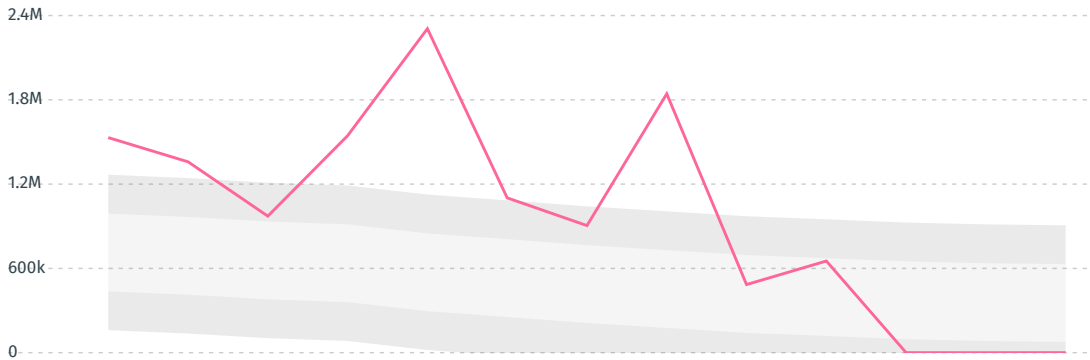

IMPORT TRAJECTORY OF BELGIUM

TOP EXPORT TRADERS OF CORN IN BELGIUM IN 2017

TOP EXPORT COUNTRIES OF CORN TO BELGIUM IN 2017

PARAGUAY	19.4%
TURKEY	16%
CONGO DEMOCRATIC REPUBLIC OF THE	13.1%
CAMEROON	11.9%
EGYPT	11.5%
UNITED STATES	6.8%
PERU	6.5%
IRELAND	5.6%
MEXICO	5.4%
GUINEA	3.9%

DEFORESTATION ALERTS IN BRAZIL

There were **506** GLAD alerts reported in the week of the **18th of January 2021**. This was **low** compared to the same week in previous years.

Caution: GLAD alerts from the last six months are preliminary. Revisions are made as unconfirmed alerts are removed from the data and alert totals are finalized six months after posting. Source: **Global Forest Watch**