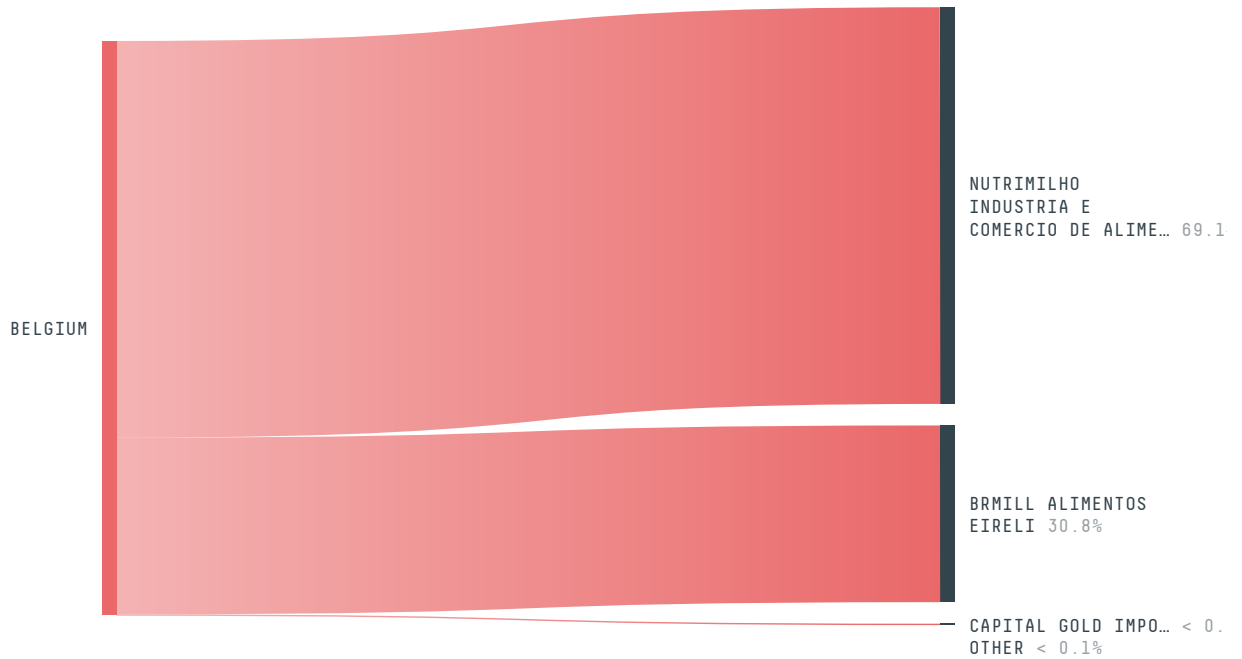

TOP EXPORT TRADERS OF CORN IN BELGIUM IN 2017