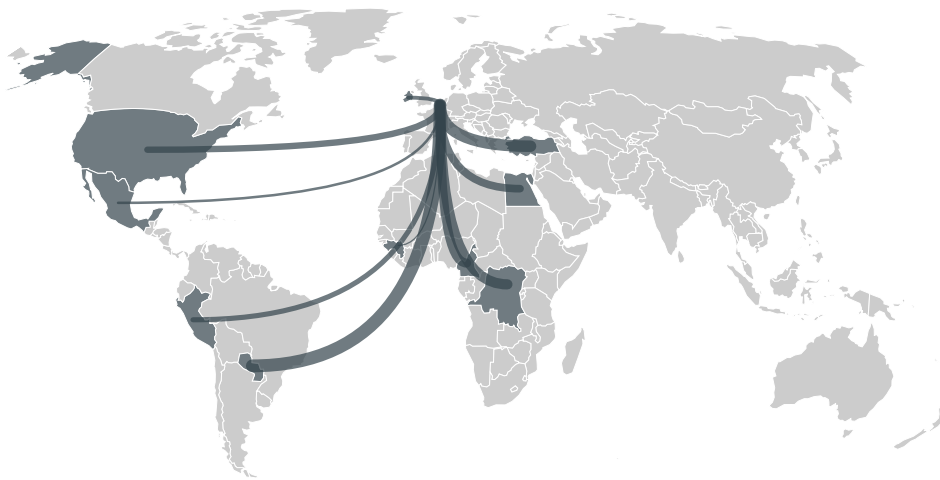

trase

BELGIUM (importer)

ACTIVITY	COMMODITY	YEAR
Importer	Corn	2017

POPULATION	GDP	SURFACE AREA
11,375,158	502,698,069,366.9	30,530

AGRICULTURAL LAND AREA	FORESTED LAND AREA
13,508	6,838.4

BELGIUM is the world's 135th largest country by area, 77th largest by population size and is the world's 24th largest economy (by GDP). Forests make up 22% of its area, and agriculture 44%. It's placement in the Human Development Index is 0.917. BELGIUM is a signatory to NYDF ENDORSER and ADP SIGNATORY.

TOP IMPORTS IN 2017

COMMODITY	WORLD IMPORT RANKING	PRODUCTION	IMPORTS	VALUE
SUGARCANE	17	0	9,556,195,386.6	640,519,473
CORN	18	608,671	1,880,300,708.4	445,360,411
SOY	26	0	1,812,645,392.1	711,407,697
PALM OIL	16	-	555,608,687.6	467,050,479
COCOA	4	0	546,658,557	1,777,902,767
CHICKEN	13	455,364	348,015,151.7	683,010,410
COFFEE	6	0	338,895,969.3	1,232,683,797
PORK	17	1,044,561	237,598,062.7	606,802,539
BEEF	27	281,536	129,268,454.9	624,683,241
WOOD PULP	13	-	123,470,363	105,841,047
SHRIMP	11	0	46,590,455	525,969,725
PALM KERNEL	14	-	33,095,766	57,239,353
COTTON	38	0	13,245,192.5	19,231,602

IMPORT TRAJECTORY OF BELGIUM

TOP EXPORT TRADERS OF CORN IN BELGIUM IN 2017

TOP EXPORT COUNTRIES OF CORN TO BELGIUM IN 2017

PARAGUAY	19.4%
TURKEY	16%
CONGO DEMOCRATIC REPUBLIC OF THE	13.1%
CAMEROON	11.9%
EGYPT	11.5%
UNITED STATES	6.8%
PERU	6.5%
IRELAND	5.6%
MEXICO	5.4%
GUINEA	3.9%

DEFORESTATION ALERTS IN BRAZIL

There were **506** GLAD alerts reported in the week of the **18th of January 2021**. This was **low** compared to the same week in previous years.

Caution: GLAD alerts from the last six months are preliminary. Revisions are made as unconfirmed alerts are removed from the data and alert totals are finalized six months after posting. Source: **Global Forest Watch**