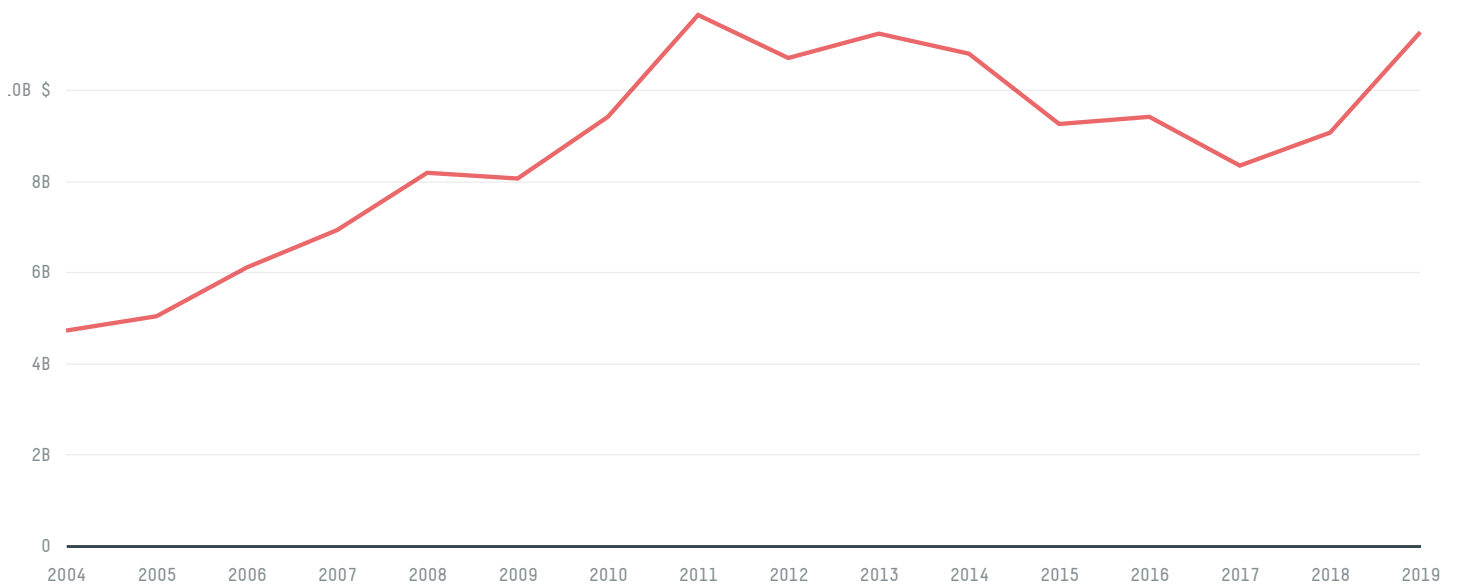

trase

MEXICO (importer)

ACTIVITY	COMMODITY	YEAR
Importer	Corn	2017

POPULATION	GDP	SURFACE AREA
124,777,324	1,158,913,035,796.4	1,964,375

AGRICULTURAL LAND AREA	FORESTED LAND AREA
1,062,360	659,484

MEXICO is the world's 13th largest country by area, 11th largest by population size and is the world's 15th largest economy (by GDP). Forests make up 34% of its area, and agriculture 54%. It's placement in the Human Development Index is 0.765. MEXICO is a signatory to NYDF ENDORSER and ADP SIGNATORY.

TOP IMPORTS IN 2017

COMMODITY	WORLD IMPORT RANKING	PRODUCTION	IMPORTS	VALUE
SUGARCANE	45	56,954,993	2,549,065,115.9	145,221,707
SOY	21	432,927	2,106,794,963.3	798,729,139
PORK	7	1,441,851	814,972,914.2	1,738,458,950
CHICKEN	7	3,211,687	534,270,761.8	901,716,349
PALM OIL	22	-	439,296,179.4	326,400,667
BEEF	12	1,926,901	320,297,997.1	1,113,448,513
CORN	47	27,763,203	290,794,287.7	2,969,603,155
COTTON	8	1,009,103	256,537,677.6	64,590,549
COCOA	22	27,287	48,797,579	133,622,501
WOOD PULP	25	-	39,483,252	36,267,369
COFFEE	62	153,795	14,084,039.8	85,827,978
PALM KERNEL	40	-	3,540,093	5,697,151
SHRIMP	50	150,043.4	1,602,485	10,697,842

IMPORT TRAJECTORY OF MEXICO

TOP EXPORT TRADERS OF CORN IN MEXICO IN 2017

TOP EXPORT COUNTRIES OF CORN TO MEXICO IN 2017

ARGENTINA	82.1%
COLOMBIA	7.7%
CHINA (MAINLAND)	7.4%
FRANCE	2.8%
GERMANY	< 0.1%
ITALY	< 0.1%
NETHERLANDS	< 0.1%
HUNGARY	< 0.1%
CANADA	< 0.1%
INDIA	< 0.1%

DEFORESTATION ALERTS IN BRAZIL

There were **85,218** GLAD alerts reported in the week of the **18th of January 2021**. This was **normal** compared to the same week in previous years.

Caution: GLAD alerts from the last six months are preliminary. Revisions are made as unconfirmed alerts are removed from the data and alert totals are finalized six months after posting. Source: **Global Forest Watch**