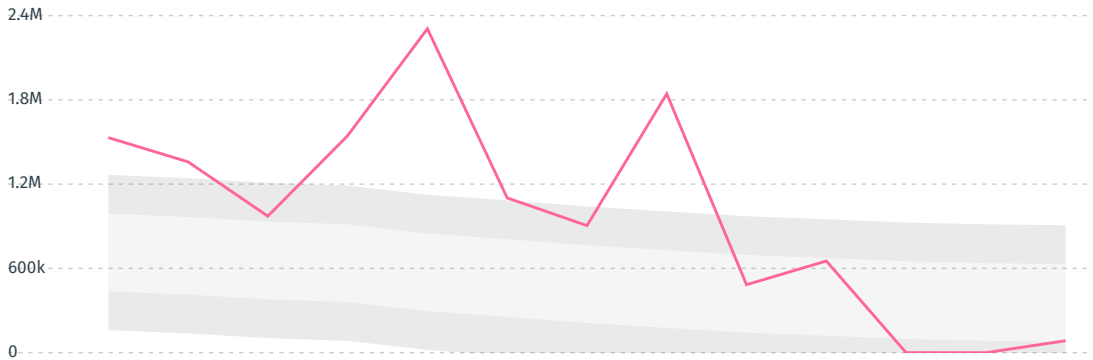

IMPORT TRAJECTORY OF MEXICO

TOP EXPORT TRADERS OF CORN IN MEXICO IN 2017

TOP EXPORT COUNTRIES OF CORN TO MEXICO IN 2017

ARGENTINA	82.1%
COLOMBIA	7.7%
CHINA (MAINLAND)	7.4%
FRANCE	2.8%
GERMANY	< 0.1%
ITALY	< 0.1%
NETHERLANDS	< 0.1%
HUNGARY	< 0.1%
CANADA	< 0.1%
INDIA	< 0.1%

DEFORESTATION ALERTS IN BRAZIL

There were **85,218** GLAD alerts reported in the week of the **18th of January 2021**. This was **normal** compared to the same week in previous years.

Caution: GLAD alerts from the last six months are preliminary. Revisions are made as unconfirmed alerts are removed from the data and alert totals are finalized six months after posting. Source: **Global Forest Watch**