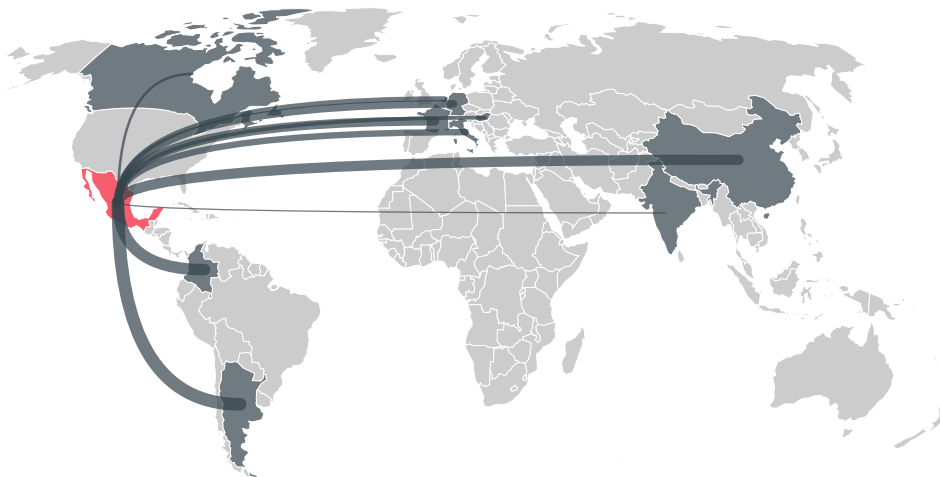

trase

MEXICO (importer)

ACTIVITY	COMMODITY	YEAR
Importer	Corn	2017

POPULATION	GDP	SURFACE AREA
124,777,324	1,158,913,035,796.4	1,964,375

AGRICULTURAL LAND AREA	FORESTED LAND AREA
1,062,360	659,484

MEXICO is the world's 13th largest country by area, 11th largest by population size and is the world's 15th largest economy (by GDP). Forests make up 34% of its area, and agriculture 54%. It's placement in the Human Development Index is 0.765. MEXICO is a signatory to NYDF ENDORSER and ADP SIGNATORY.

TOP IMPORTS IN 2017

COMMODITY	WORLD IMPORT RANKING	PRODUCTION	IMPORTS	VALUE
SUGARCANE	45	56,954,993	2,549,065,115.9	145,221,707
SOY	21	432,927	2,106,794,963.3	798,729,139
PORK	7	1,441,851	814,972,914.2	1,738,458,950
CHICKEN	7	3,211,687	534,270,761.8	901,716,349
PALM OIL	22	-	439,296,179.4	326,400,667
BEEF	12	1,926,901	320,297,997.1	1,113,448,513
CORN	47	27,763,203	290,794,287.7	2,969,603,155
COTTON	8	1,009,103	256,537,677.6	64,590,549
COCOA	22	27,287	48,797,579	133,622,501
WOOD PULP	25	-	39,483,252	36,267,369
COFFEE	62	153,795	14,084,039.8	85,827,978
PALM KERNEL	40	-	3,540,093	5,697,151
SHRIMP	50	150,043.4	1,602,485	10,697,842

IMPORT TRAJECTORY OF MEXICO

TOP EXPORT TRADERS OF CORN IN MEXICO IN 2017

TOP EXPORT COUNTRIES OF CORN TO MEXICO IN 2017

ARGENTINA	82.1%
COLOMBIA	7.7%
CHINA (MAINLAND)	7.4%
FRANCE	2.8%
GERMANY	< 0.1%
ITALY	< 0.1%
NETHERLANDS	< 0.1%
HUNGARY	< 0.1%
CANADA	< 0.1%
INDIA	< 0.1%

DEFORESTATION ALERTS IN BRAZIL

There were **85,218** GLAD alerts reported in the week of the **18th of January 2021**. This was **normal** compared to the same week in previous years.

Caution: GLAD alerts from the last six months are preliminary. Revisions are made as unconfirmed alerts are removed from the data and alert totals are finalized six months after posting. Source: **Global Forest Watch**