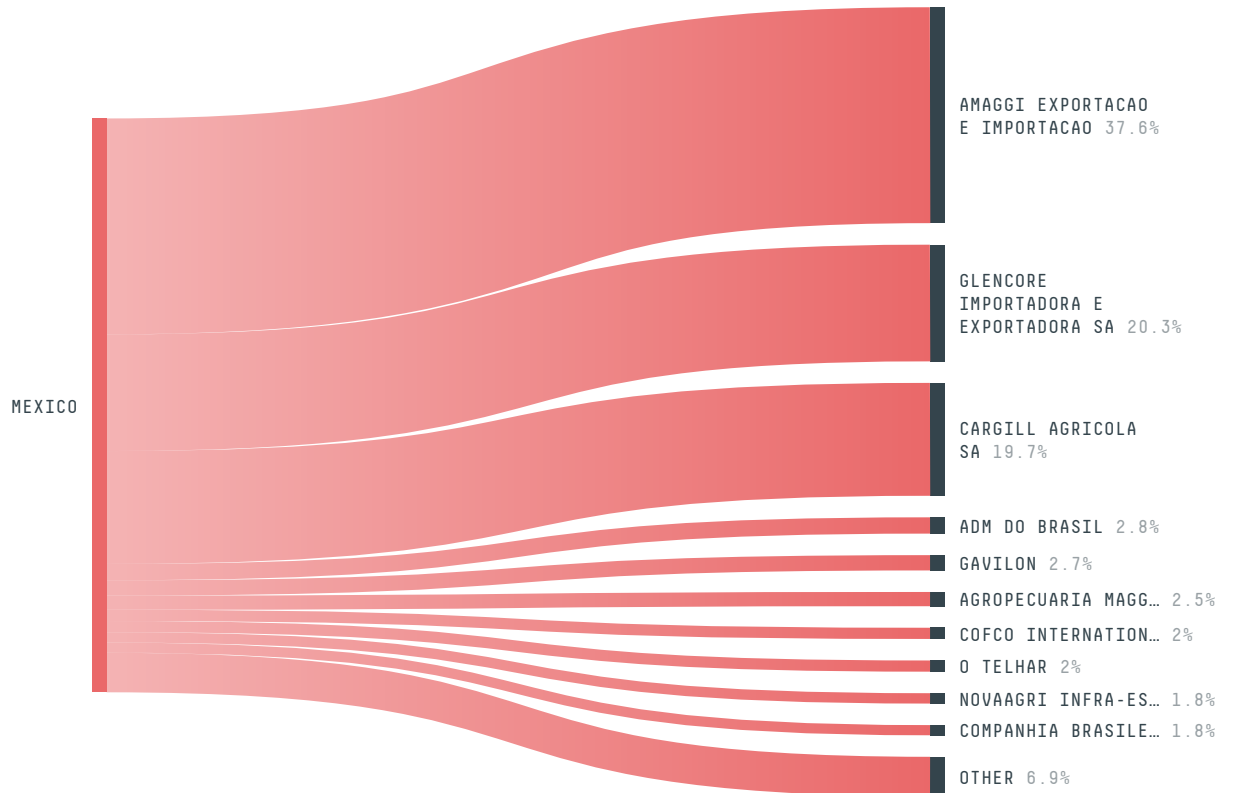

trase

MEXICO (importer)

ACTIVITY	COMMODITY	YEAR
Importer	Corn	2017

POPULATION	GDP	SURFACE AREA
124,777,324	1,158,913,035,796.4	1,964,375

AGRICULTURAL LAND AREA	FORESTED LAND AREA
1,062,360	659,484

MEXICO is the world's 13th largest country by area, 11th largest by population size and is the world's 15th largest economy (by GDP). Forests make up 34% of its area, and agriculture 54%. It's placement in the Human Development Index is 0.765. MEXICO is a signatory to NYDF ENDORSER and ADP SIGNATORY.

TOP IMPORTS IN 2017

COMMODITY	WORLD IMPORT RANKING	PRODUCTION	IMPORTS	VALUE
SUGARCANE	45	56,954,993	2,549,065,115.9	145,221,707
SOY	21	432,927	2,106,794,963.3	798,729,139
PORK	7	1,441,851	814,972,914.2	1,738,458,950
CHICKEN	7	3,211,687	534,270,761.8	901,716,349
PALM OIL	22	-	439,296,179.4	326,400,667
BEEF	12	1,926,901	320,297,997.1	1,113,448,513
CORN	47	27,763,203	290,794,287.7	2,969,603,155
COTTON	8	1,009,103	256,537,677.6	64,590,549
COCOA	22	27,287	48,797,579	133,622,501
WOOD PULP	25	-	39,483,252	36,267,369
COFFEE	62	153,795	14,084,039.8	85,827,978
PALM KERNEL	40	-	3,540,093	5,697,151
SHRIMP	50	150,043.4	1,602,485	10,697,842

IMPORT TRAJECTORY OF MEXICO

TOP EXPORT TRADERS OF CORN IN MEXICO IN 2017

TOP EXPORT COUNTRIES OF CORN TO MEXICO IN 2017

ARGENTINA	82.1%
COLOMBIA	7.7%
CHINA (MAINLAND)	7.4%
FRANCE	2.8%
GERMANY	< 0.1%
ITALY	< 0.1%
NETHERLANDS	< 0.1%
HUNGARY	< 0.1%
CANADA	< 0.1%
INDIA	< 0.1%

DEFORESTATION ALERTS IN BRAZIL

There were **85,218** GLAD alerts reported in the week of the **18th of January 2021**. This was **normal** compared to the same week in previous years.

Caution: GLAD alerts from the last six months are preliminary. Revisions are made as unconfirmed alerts are removed from the data and alert totals are finalized six months after posting. Source: **Global Forest Watch**