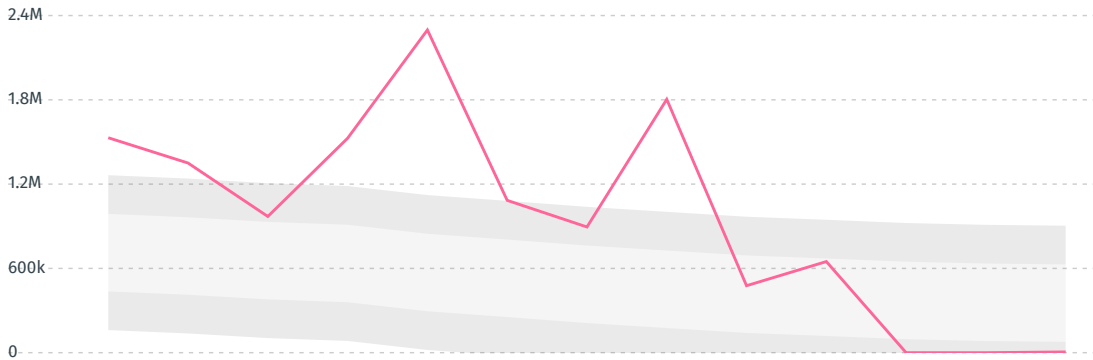

IMPORT TRAJECTORY OF SOUTH KOREA

TOP EXPORT TRADERS OF CORN IN SOUTH KOREA IN 2017

TOP EXPORT COUNTRIES OF CORN TO SOUTH KOREA IN 2017

POLAND	38.4%
CANADA	38.3%
ROMANIA	7.7%
MYANMAR	5.8%
CAMEROON	4.9%
SINGAPORE	2.9%
DOMINICAN REPUBLIC	2%
PHILIPPINES	< 0.1%
NEW ZEALAND	< 0.1%
MALAYSIA	< 0.1%

DEFORESTATION ALERTS IN BRAZIL

There were **5,494** GLAD alerts reported in the week of the **18th of January 2021**. This was **low** compared to the same week in previous years.

Caution: GLAD alerts from the last six months are preliminary. Revisions are made as unconfirmed alerts are removed from the data and alert totals are finalized six months after posting. Source: **Global Forest Watch**