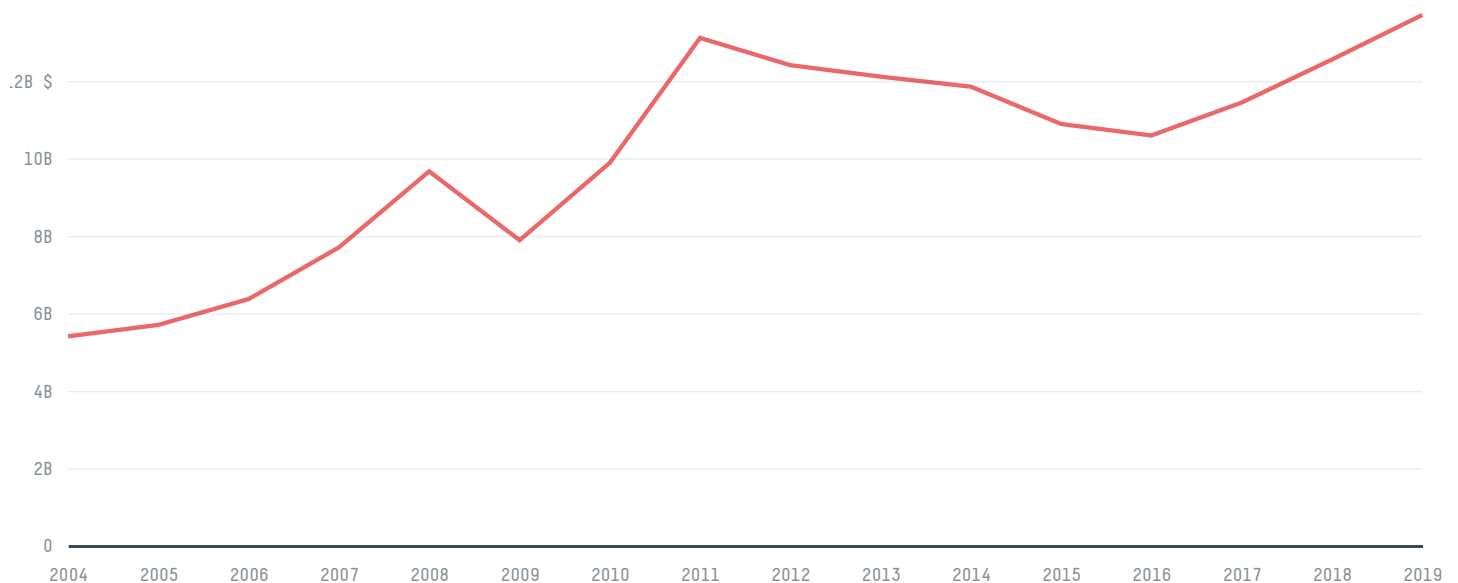

TOP IMPORTS IN 2017

COMMODITY	WORLD IMPORT RANKING	PRODUCTION	IMPORTS	VALUE
SUGARCANE	6	0	19,147,176,591.3	1,149,544,146
CORN	1	72,587	9,388,804,585.3	1,819,409,852
SOY	12	85,644	3,373,423,635	1,513,538,907
PALM OIL	17	-	536,887,180.7	359,744,166
BEEF	9	281,000	528,734,720.2	2,538,066,884
WOOD PULP	5	-	521,838,166	322,677,175
PORK	10	1,280,000	518,407,151.2	1,629,842,355
COTTON	7	0	382,619,627.3	457,864,385
COFFEE	14	0	170,154,828.5	728,585,962
CHICKEN	23	766,800	140,865,459.5	322,238,632
SHRIMP	6	5,176	71,361,632	486,205,257
COCOA	28	0	25,716,110	85,180,379
PALM KERNEL	31	-	8,298,288	11,557,355

IMPORT TRAJECTORY OF SOUTH KOREA