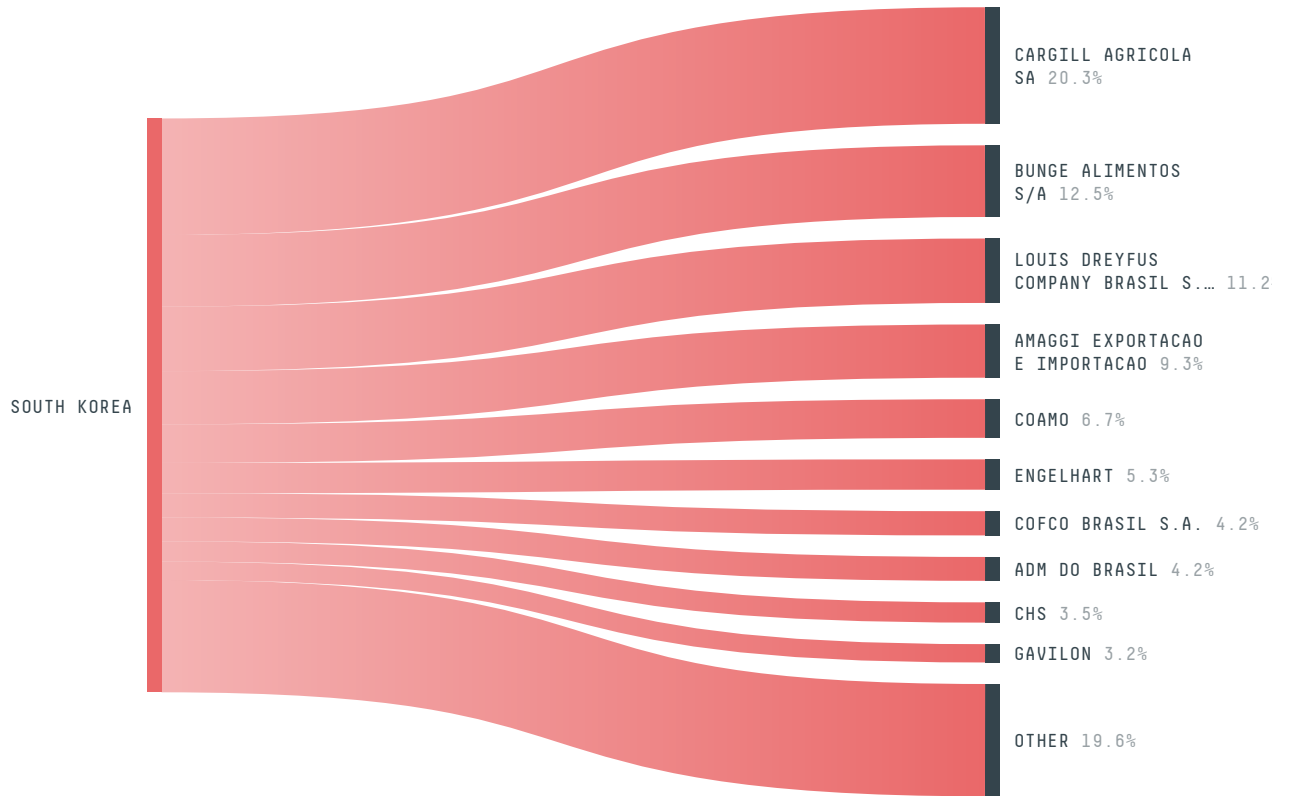

trase

SOUTH KOREA (importer)

ACTIVITY	COMMODITY	YEAR
Importer	Corn	2017

POPULATION	GDP	SURFACE AREA
51,361,911	1,623,901,496,835.8	100,339

AGRICULTURAL LAND AREA	FORESTED LAND AREA
17,008	61,764

SOUTH KOREA is the world's 106th largest country by area, 27th largest by population size and is the world's 11th largest economy (by GDP). Forests make up 62% of its area, and agriculture 17%. It's placement in the Human Development Index is 0.904. SOUTH KOREA is a signatory to NYDF ENDORSER and ADP SIGNATORY.

TOP IMPORTS IN 2017

COMMODITY	WORLD IMPORT RANKING	PRODUCTION	IMPORTS	VALUE
SUGARCANE	6	0	19,147,176,591.3	1,149,544,146
CORN	1	72,587	9,388,804,585.3	1,819,409,852
SOY	12	85,644	3,373,423,635	1,513,538,907
PALM OIL	17	-	536,887,180.7	359,744,166
BEEF	9	281,000	528,734,720.2	2,538,066,884
WOOD PULP	5	-	521,838,166	322,677,175
PORK	10	1,280,000	518,407,151.2	1,629,842,355
COTTON	7	0	382,619,627.3	457,864,385
COFFEE	14	0	170,154,828.5	728,585,962
CHICKEN	23	766,800	140,865,459.5	322,238,632
SHRIMP	6	5,176	71,361,632	486,205,257
COCOA	28	0	25,716,110	85,180,379
PALM KERNEL	31	-	8,298,288	11,557,355

IMPORT TRAJECTORY OF SOUTH KOREA

TOP EXPORT TRADERS OF CORN IN SOUTH KOREA IN 2017

TOP EXPORT COUNTRIES OF CORN TO SOUTH KOREA IN 2017

POLAND	38.4%
CANADA	38.3%
ROMANIA	7.7%
MYANMAR	5.8%
CAMEROON	4.9%
SINGAPORE	2.9%
DOMINICAN REPUBLIC	2%
PHILIPPINES	< 0.1%
NEW ZEALAND	< 0.1%
MALAYSIA	< 0.1%

DEFORESTATION ALERTS IN BRAZIL

There were **5,494** GLAD alerts reported in the week of the **18th of January 2021**. This was **low** compared to the same week in previous years.

Caution: GLAD alerts from the last six months are preliminary. Revisions are made as unconfirmed alerts are removed from the data and alert totals are finalized six months after posting. Source: **Global Forest Watch**