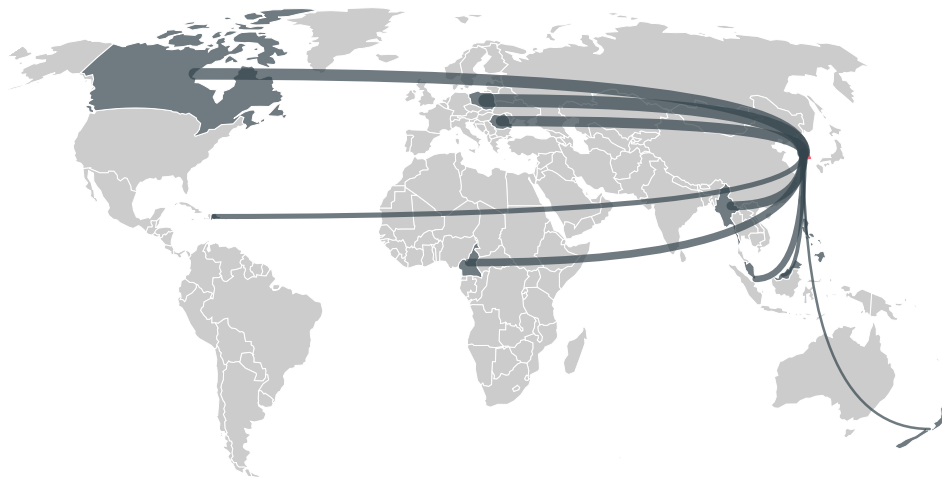

trase

SOUTH KOREA (importer)

ACTIVITY	COMMODITY	YEAR
Importer	Corn	2017

POPULATION	GDP	SURFACE AREA
51,361,911	1,623,901,496,835.8	100,339

AGRICULTURAL LAND AREA	FORESTED LAND AREA
17,008	61,764

SOUTH KOREA is the world's 106th largest country by area, 27th largest by population size and is the world's 11th largest economy (by GDP). Forests make up 62% of its area, and agriculture 17%. It's placement in the Human Development Index is 0.904. SOUTH KOREA is a signatory to NYDF ENDORSER and ADP SIGNATORY.

TOP IMPORTS IN 2017

COMMODITY	WORLD IMPORT RANKING	PRODUCTION	IMPORTS	VALUE
SUGARCANE	6	0	19,147,176,591.3	1,149,544,146
CORN	1	72,587	9,388,804,585.3	1,819,409,852
SOY	12	85,644	3,373,423,635	1,513,538,907
PALM OIL	17	-	536,887,180.7	359,744,166
BEEF	9	281,000	528,734,720.2	2,538,066,884
WOOD PULP	5	-	521,838,166	322,677,175
PORK	10	1,280,000	518,407,151.2	1,629,842,355
COTTON	7	0	382,619,627.3	457,864,385
COFFEE	14	0	170,154,828.5	728,585,962
CHICKEN	23	766,800	140,865,459.5	322,238,632
SHRIMP	6	5,176	71,361,632	486,205,257
COCOA	28	0	25,716,110	85,180,379
PALM KERNEL	31	-	8,298,288	11,557,355

IMPORT TRAJECTORY OF SOUTH KOREA

TOP EXPORT TRADERS OF CORN IN SOUTH KOREA IN 2017

TOP EXPORT COUNTRIES OF CORN TO SOUTH KOREA IN 2017

POLAND	38.4%
CANADA	38.3%
ROMANIA	7.7%
MYANMAR	5.8%
CAMEROON	4.9%
SINGAPORE	2.9%
DOMINICAN REPUBLIC	2%
PHILIPPINES	< 0.1%
NEW ZEALAND	< 0.1%
MALAYSIA	< 0.1%

DEFORESTATION ALERTS IN BRAZIL

There were **5,494** GLAD alerts reported in the week of the **18th of January 2021**. This was **low** compared to the same week in previous years.

Caution: GLAD alerts from the last six months are preliminary. Revisions are made as unconfirmed alerts are removed from the data and alert totals are finalized six months after posting. Source: **Global Forest Watch**