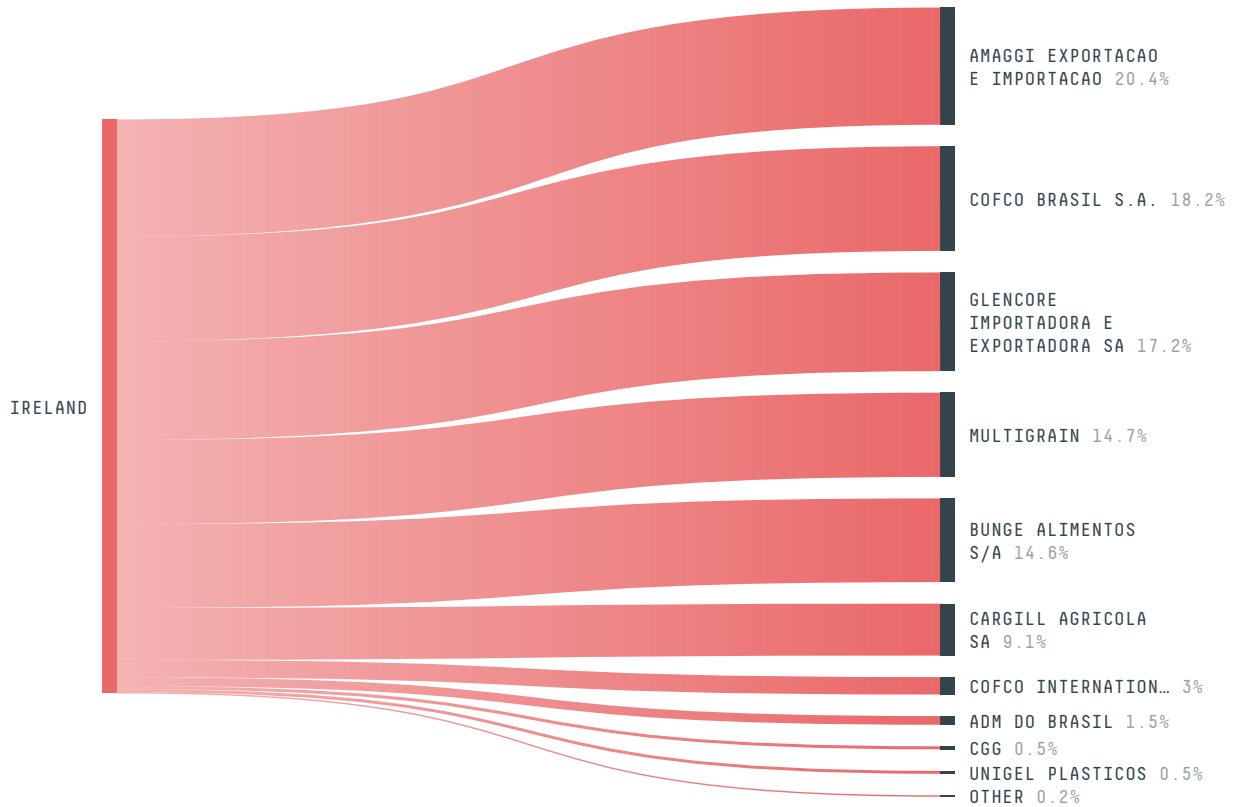

TOP EXPORT TRADERS OF CORN IN IRELAND IN 2017