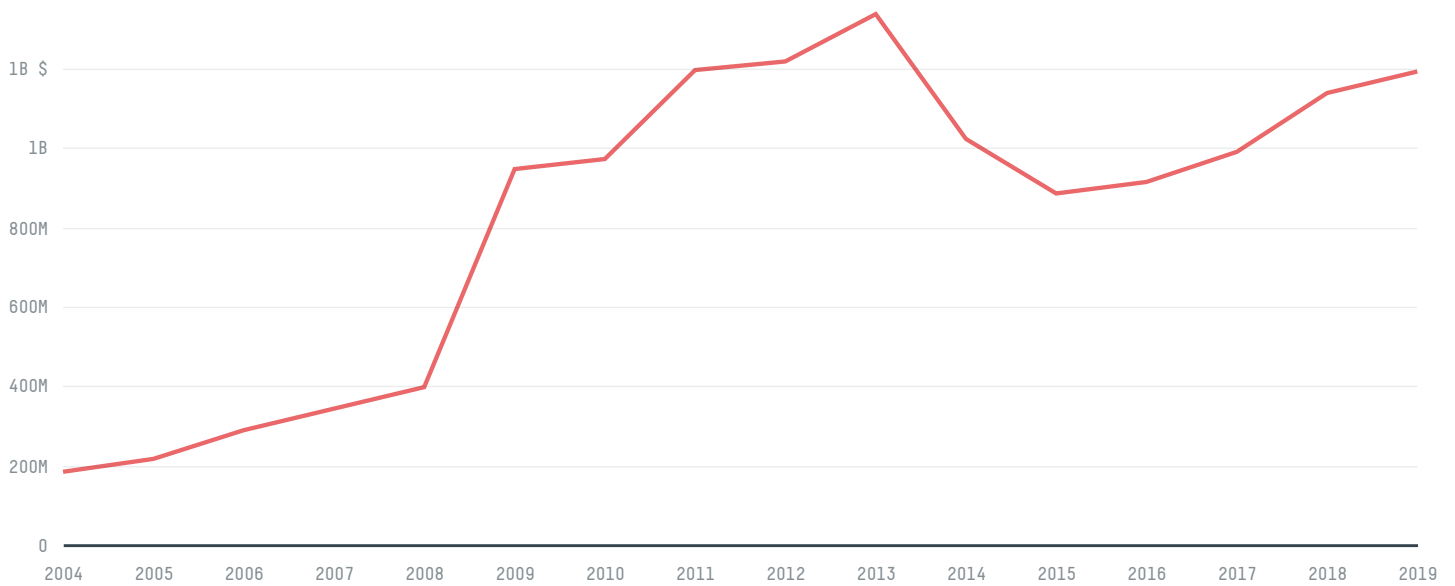

IMPORT TRAJECTORY OF IRELAND