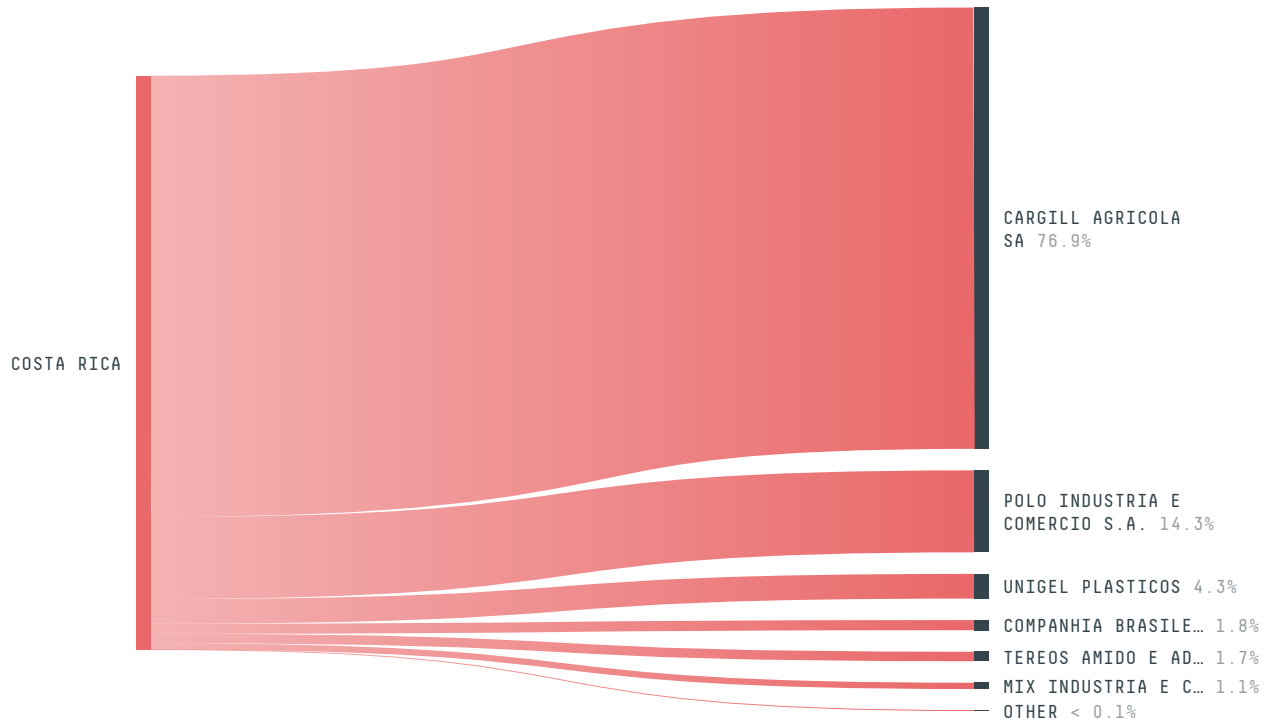

COSTA RICA is the world's 125th largest country by area, 119th largest by population size and is the world's 78th largest economy (by GDP). Forests make up 55% of its area, and agriculture 34%. It's placement in the Human Development Index is 0.792. COSTA RICA is a signatory to NYDF ENDORSER and ADP SIGNATORY.

TOP IMPORTS IN 2017

COMMODITY	WORLD IMPORT RANKING	PRODUCTION	IMPORTS	VALUE
CORN	30	6,720	874,205,888.1	182,065,313
SOY	49	0	370,083,085.3	156,121,145
SUGARCANE	120	4,142,143	102,095,771.4	8,931,891
PALM OIL	58	-	56,054,397.5	41,689,972
COFFEE	74	97,152	7,482,700.8	15,882,321
SHRIMP	46	3,001	1,952,888	13,506,329
COCOA	76	545	1,246,916	5,459,550
WOOD PULP	71	-	376,185	297,013

IMPORT TRAJECTORY OF COSTA RICA

TOP EXPORT TRADERS OF CORN IN COSTA RICA IN 2017

TOP EXPORT COUNTRIES OF CORN TO COSTA RICA IN 2017

NICARAGUA	65.2%
SINGAPORE	23.3%
THAILAND	8.2%
PANAMA	3%
UNITED KINGDOM	0.2%
BOLIVIA	< 0.1%
BELGIUM	< 0.1%
CHINA (HONG KONG)	< 0.1%
GERMANY	< 0.1%
PARAGUAY	< 0.1%