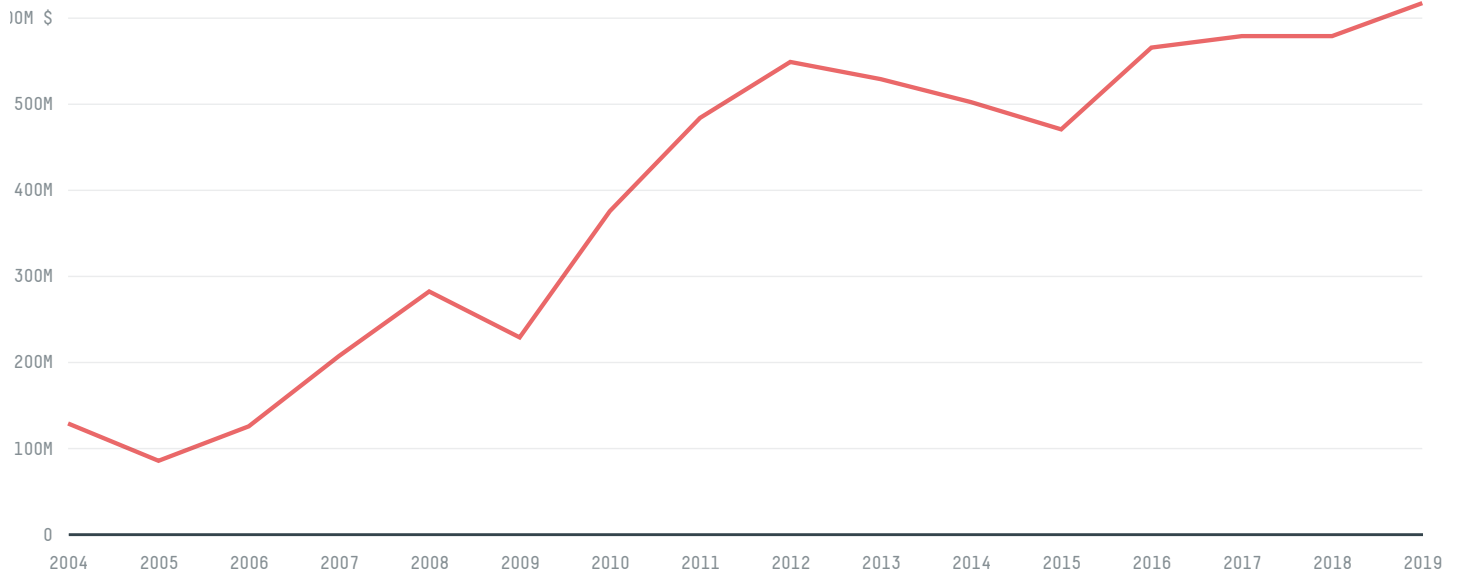

IMPORT TRAJECTORY OF COSTA RICA