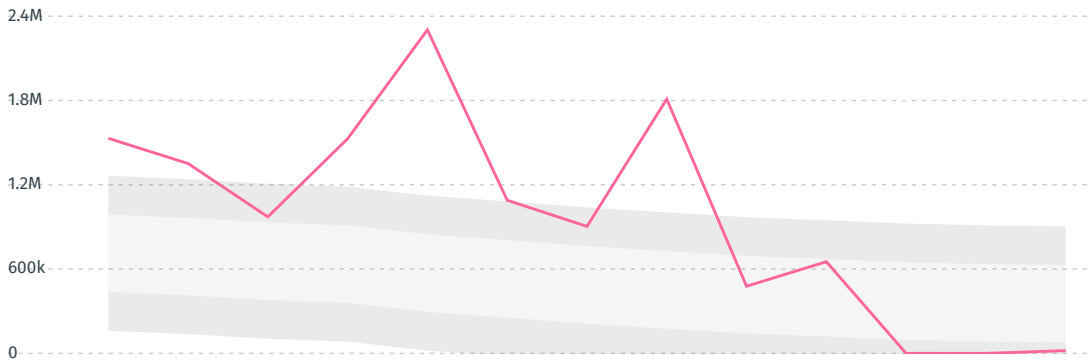

DEFORESTATION ALERTS IN BRAZIL

There were **19,863** GLAD alerts reported in the week of the **18th of January 2021**. This was **low** compared to the same week in previous years.

Caution: GLAD alerts from the last six months are preliminary. Revisions are made as unconfirmed alerts are removed from the data and alert totals are finalized six months after posting. Source: **Global Forest Watch**