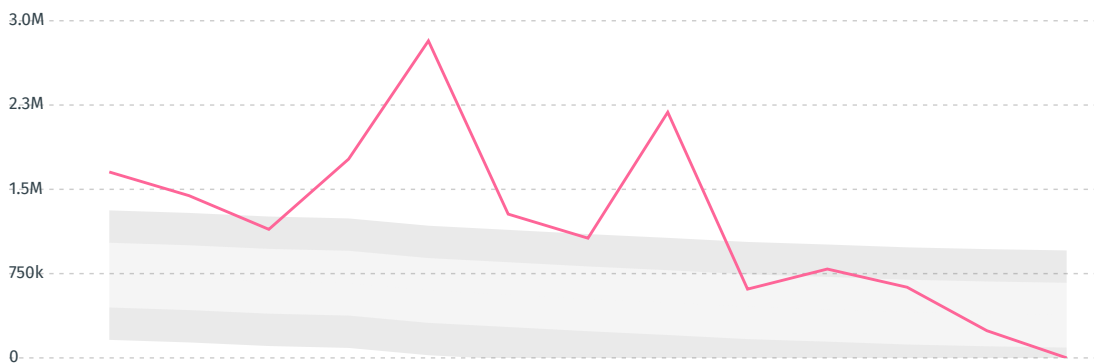

IMPORT TRAJECTORY OF BULGARIA

TOP EXPORT TRADERS OF COFFEE IN BULGARIA IN 2017

TOP EXPORT COUNTRIES OF COFFEE TO BULGARIA IN 2017

DEFORESTATION ALERTS IN BRAZIL

There were **0** GLAD alerts reported in the week of the **18th** of January 2021. This was **low** compared to the same week in previous years.