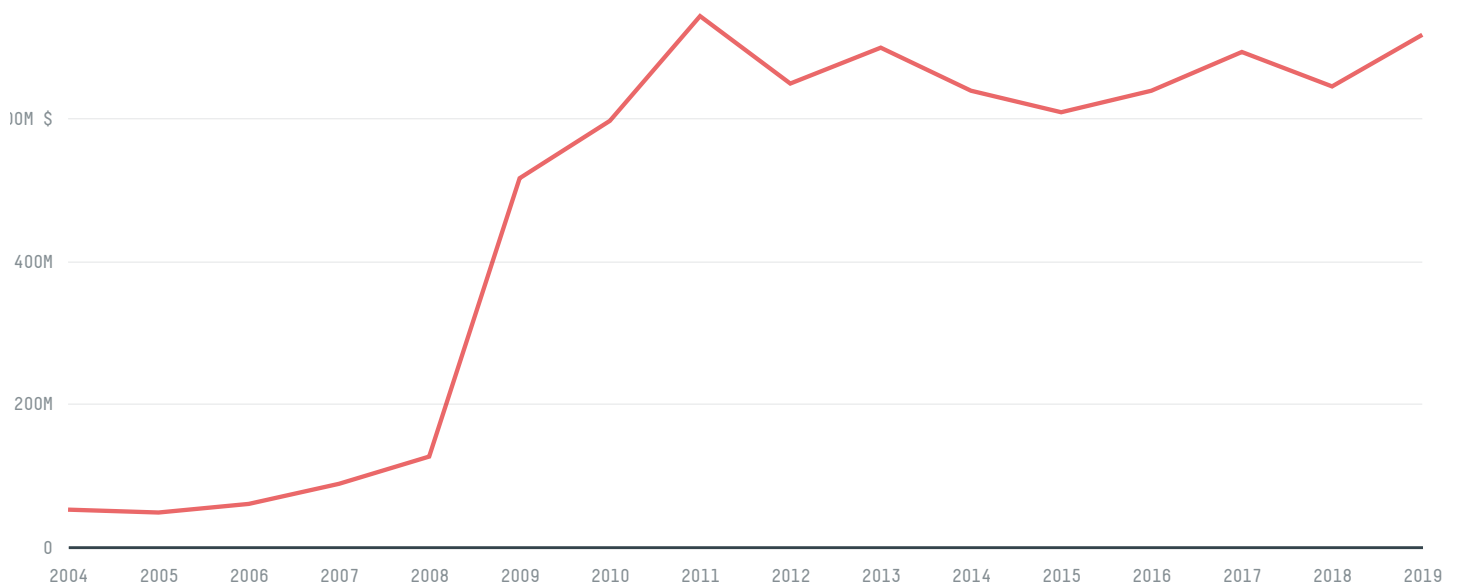

IMPORT TRAJECTORY OF BULGARIA