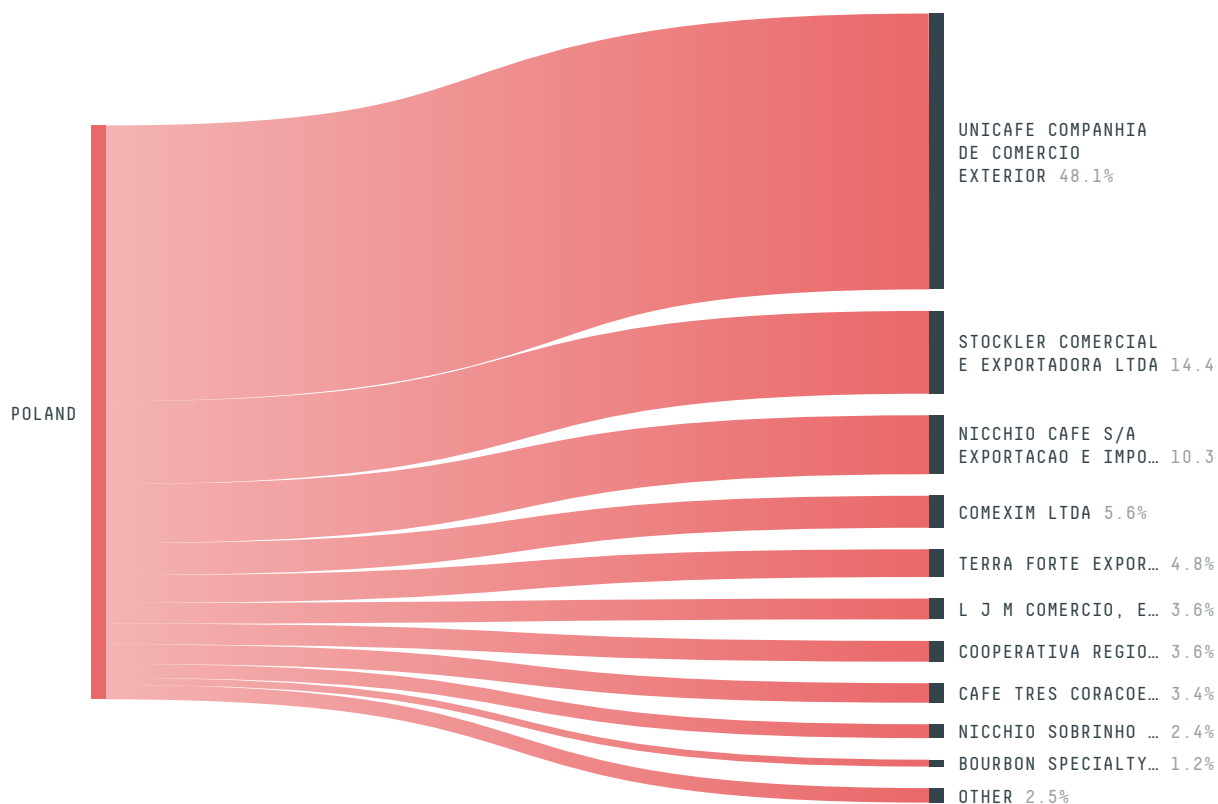

TOP EXPORT TRADERS OF COFFEE IN POLAND IN 2017