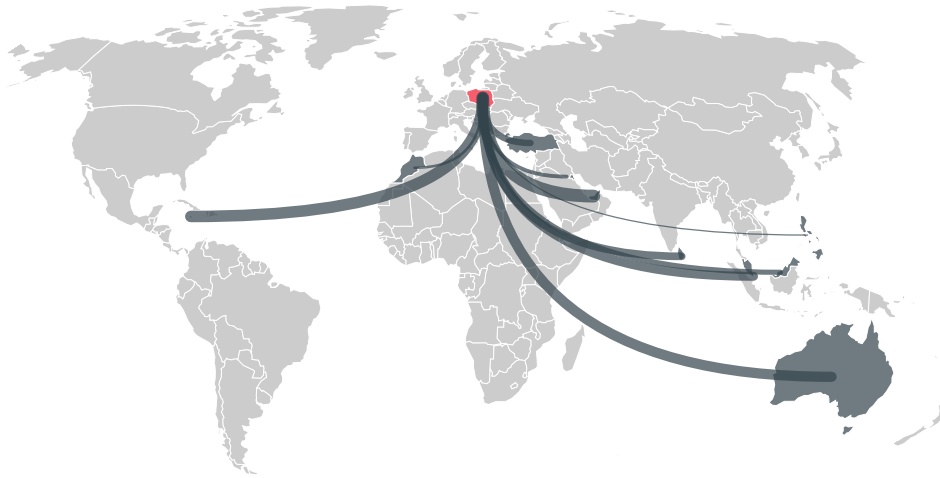

IMPORT TRAJECTORY OF POLAND

TOP EXPORT TRADERS OF COFFEE IN POLAND IN 2017

TOP EXPORT COUNTRIES OF COFFEE TO POLAND IN 2017

UNITED ARAB EMIRATES
23%

JAMAICA 21.3%

SINGAPORE 16%

AUSTRALIA 16%

SRI LANKA 9.8%

TURKEY 5.3%

MALAYSIA 4.3%

MOROCCO 1.8%

KUWAIT 1.8%

PHILIPPINES 0.9%

DEFORESTATION ALERTS IN BRAZIL

There were **0** GLAD alerts reported in the week of the **18th of January 2021**. This was **low** compared to the same week in previous years.