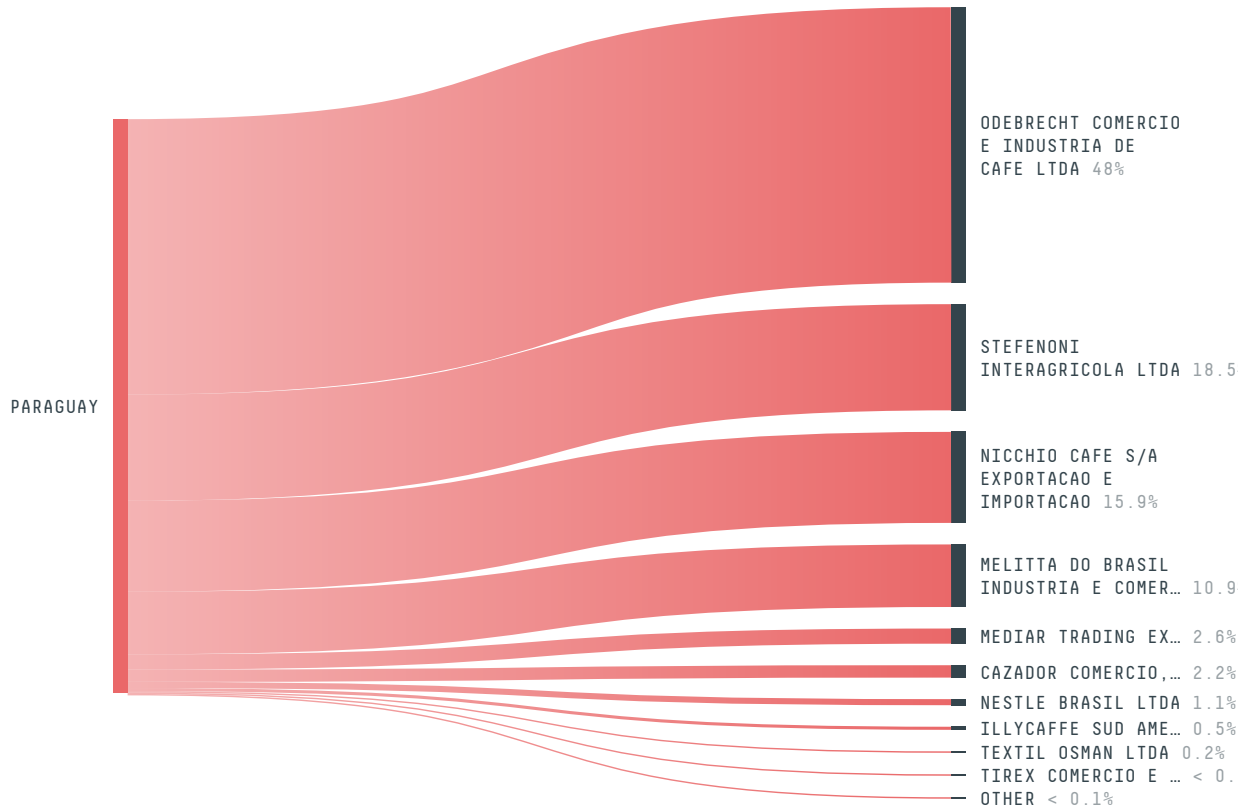

TOP EXPORT TRADERS OF COFFEE IN PARAGUAY IN 2017