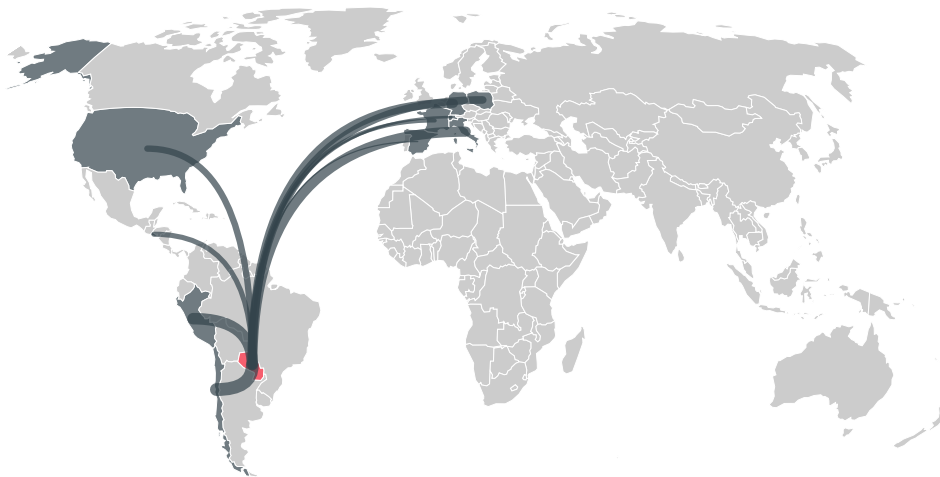

PARAGUAY is the world's 58th largest country by land mass, 106th largest by population size and is the world's 92nd largest economy (by GDP). Forests make up 38% of its land mass and agricultural areas, 55%. It's placement in the Human Development Index is 0.722. PARAGUAY is a signatory to NYDF ENDORSER and ADP SIGNATORY.

## TOP IMPORTS IN 2017

COMMODITY	WORLD IMPORT RANKING	PRODUCTION	IMPORTS	VALUE
SUGARCANE	132	6,608,000	33,782,148.4	2,148,483
CORN	112	5,155,900	16,849,535	47,811,973
BEEF	76	485,000	11,563,457.3	18,759,062
COTTON	45	14,000	7,627,697	4,588,533
SOY	50	10,478,000	5,329,109.1	5,361,642
WOOD PULP	76	-	2,160,043	1,628,308
COFFEE	100	442	1,289,662	5,724,297
PORK	77	192,000	1,022,867.6	2,502,719
COCOA	89	0	408,961	1,336,147
SHRIMP	91	0	119,866	972,679
PALM KERNEL	113	-	14,760	34,781
PALM OIL	-	-	-	-
CHICKEN	115	42,243	0	6,831,495

## IMPORT TRAJECTORY OF PARAGUAY

## TOP EXPORT COUNTRIES OF COFFEE TO PARAGUAY IN 2017

CHILE	31.2%
PERU	24.4%
ITALY	15%
GERMANY	11.2%
POLAND	8.2%
UNITED STATES	5.2%
EL SALVADOR	2.9%
FRANCE	1.3%
SWITZERLAND	0.5%
SPAIN	0.2%

DEFORESTATION ALERTS IN BRAZIL