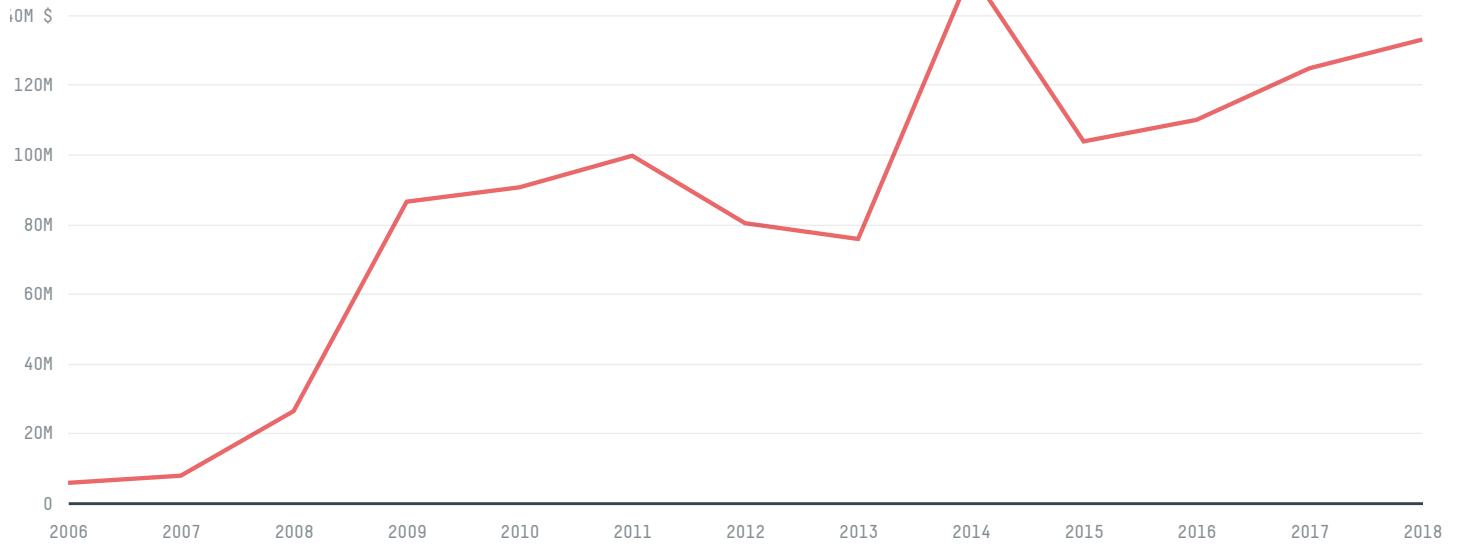

IMPORT TRAJECTORY OF MONTENEGRO