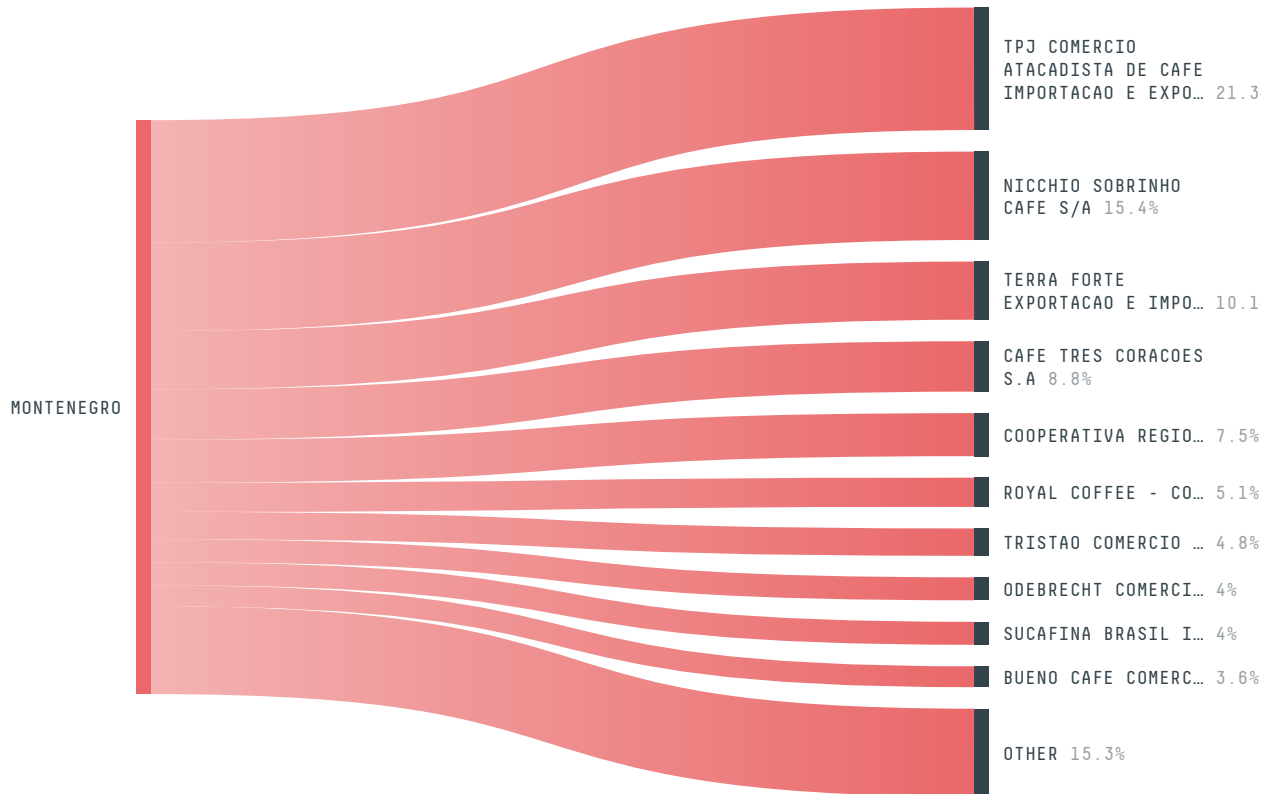

TOP EXPORT TRADERS OF COFFEE IN MONTENEGRO IN 2017