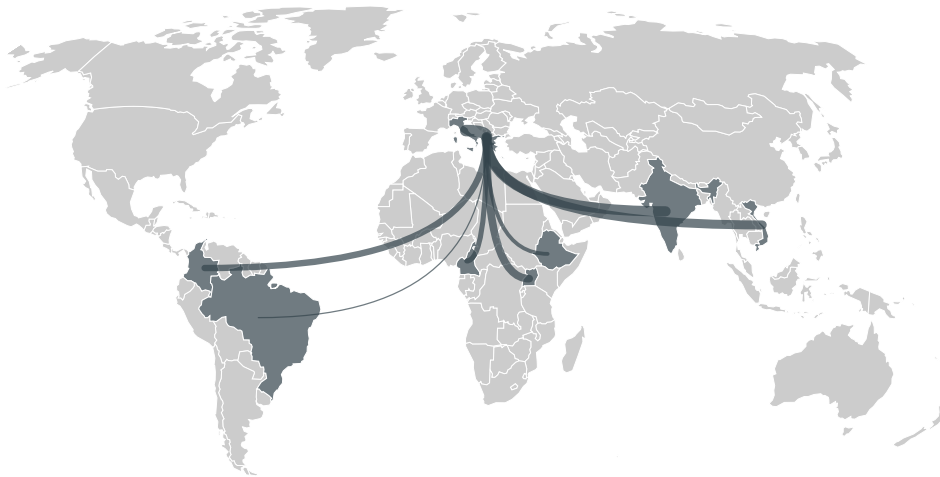

trase

ALBANIA (importer)

ACTIVITY	COMMODITY	YEAR
Importer	Coffee	2017

POPULATION	GDP	SURFACE AREA
2,873,457	13,019,693,450.9	28,750

AGRICULTURAL LAND AREA	FORESTED LAND AREA
11,817	7,705.4

ALBANIA is the world's 139th largest country by area, 137th largest by population size and is the world's 130th largest economy (by GDP). Forests make up 27% of its area, and agriculture 41%. It's placement in the Human Development Index is 0.789. ALBANIA is a signatory to NYDF ENDORSER and ADP SIGNATORY.

TOP IMPORTS IN 2017

COMMODITY	WORLD IMPORT RANKING	PRODUCTION	IMPORTS	VALUE
SUGARCANE	117	0	114,965,581.9	7,085,018
CORN	82	381,059	67,978,219.6	16,277,909
CHICKEN	67	12,912	21,252,991.3	20,147,005
COFFEE	78	0	5,911,380	24,033,080
SOY	119	500	5,222,881	2,354,376
PORK	74	11,561	4,197,396.2	22,546,461
BEEF	122	39,017	1,361,500.2	9,688,639
PALM OIL	129	-	750,053.7	645,497
COCOA	123	0	52,582	252,883
SHRIMP	-	0	-	-

IMPORT TRAJECTORY OF ALBANIA

TOP EXPORT TRADERS OF COFFEE IN ALBANIA IN 2017

TOP EXPORT COUNTRIES OF COFFEE TO ALBANIA IN 2017

ITALY 60.5%

INDIA 18.4%

VIETNAM 17.2%

UGANDA 1.5%

COLOMBIA 0.9%

CAMEROON 0.7%

ETHIOPIA 0.4%

GREECE 0.3%

BRAZIL < 0.1%

DEFORESTATION ALERTS IN BRAZIL

There were **19,863** GLAD alerts reported in the week of the **18th of January 2021**. This was **low** compared to the same week in previous years.