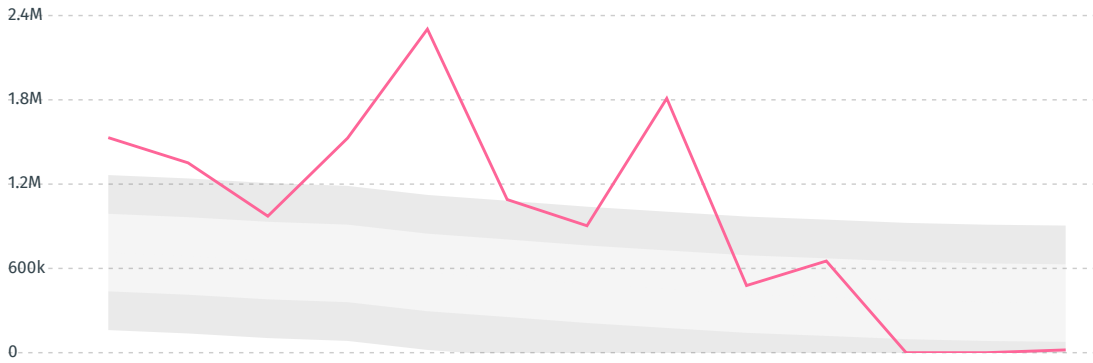

CAMEROON 0.7%

ETHIOPIA 0.4%

GREECE 0.3%

BRAZIL < 0.1%

DEFORESTATION ALERTS IN BRAZIL

There were **19,863** GLAD alerts reported in the week of the **18th of January 2021**. This was **low** compared to the same week in previous years.