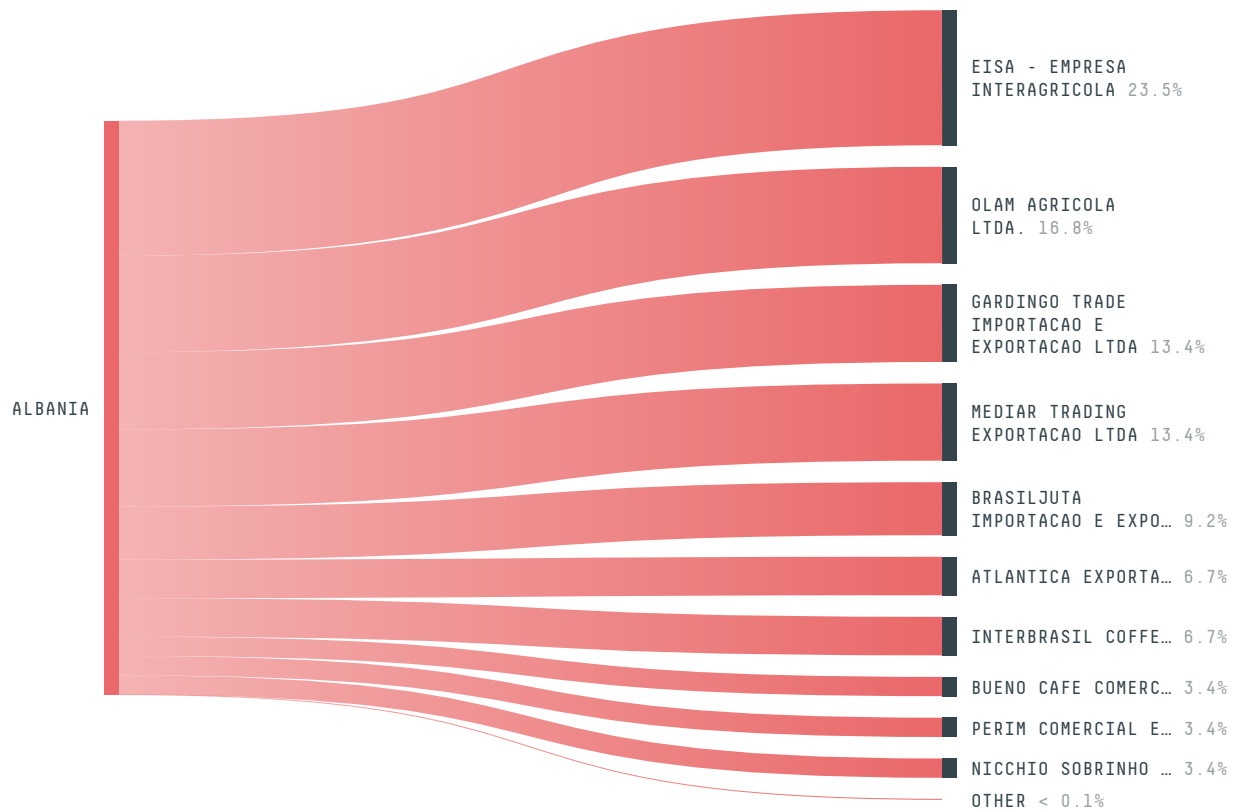

trase

ALBANIA (importer)

ACTIVITY	COMMODITY	YEAR
Importer	Coffee	2017

POPULATION	GDP	SURFACE AREA
2,873,457	13,019,693,450.9	28,750

AGRICULTURAL LAND AREA	FORESTED LAND AREA
11,817	7,705.4

ALBANIA is the world's 139th largest country by area, 137th largest by population size and is the world's 130th largest economy (by GDP). Forests make up 27% of its area, and agriculture 41%. It's placement in the Human Development Index is 0.789. ALBANIA is a signatory to NYDF ENDORSER and ADP SIGNATORY.

TOP IMPORTS IN 2017

COMMODITY	WORLD IMPORT RANKING	PRODUCTION	IMPORTS	VALUE
SUGARCANE	117	0	114,965,581.9	7,085,018
CORN	82	381,059	67,978,219.6	16,277,909
CHICKEN	67	12,912	21,252,991.3	20,147,005
COFFEE	78	0	5,911,380	24,033,080
SOY	119	500	5,222,881	2,354,376
PORK	74	11,561	4,197,396.2	22,546,461
BEEF	122	39,017	1,361,500.2	9,688,639
PALM OIL	129	-	750,053.7	645,497
COCOA	123	0	52,582	252,883
SHRIMP	-	0	-	-

IMPORT TRAJECTORY OF ALBANIA

TOP EXPORT TRADERS OF COFFEE IN ALBANIA IN 2017

TOP EXPORT COUNTRIES OF COFFEE TO ALBANIA IN 2017

ITALY 60.5%

INDIA 18.4%

VIETNAM 17.2%

UGANDA 1.5%

COLOMBIA 0.9%