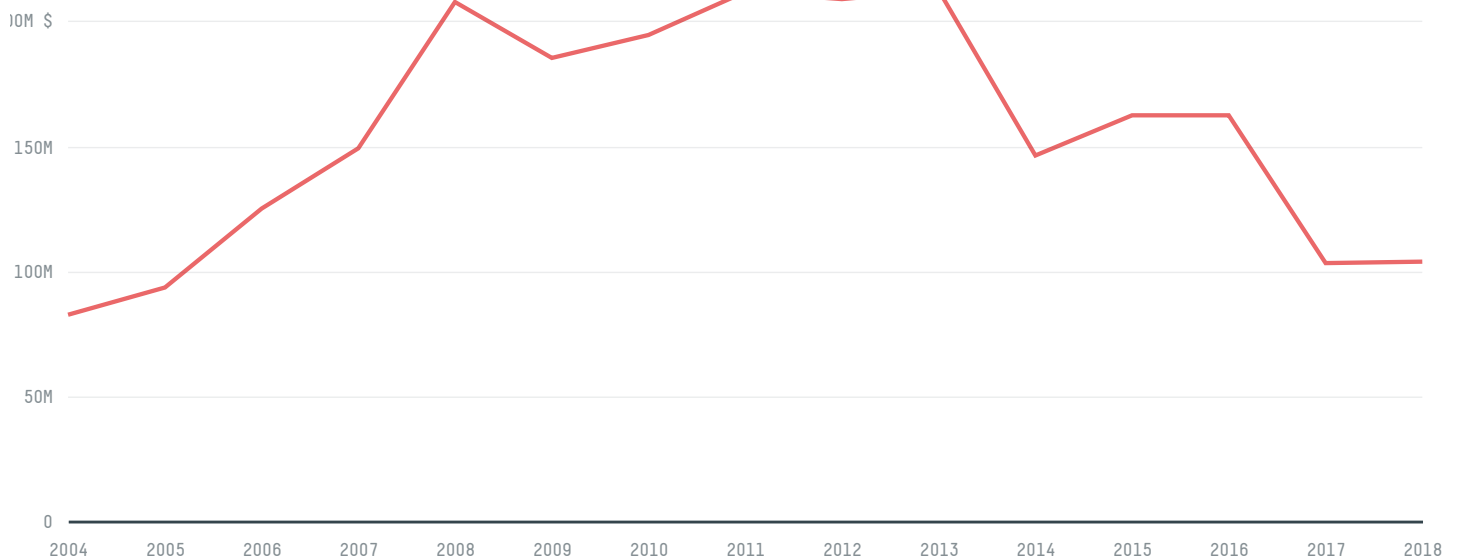

TOP IMPORTS IN 2017

COMMODITY	WORLD IMPORT RANKING	PRODUCTION	IMPORTS	VALUE
SUGARCANE	117	0	114,965,581.9	7,085,018
CORN	82	381,059	67,978,219.6	16,277,909
CHICKEN	67	12,912	21,252,991.3	20,147,005
COFFEE	78	0	5,911,380	24,033,080
SOY	119	500	5,222,881	2,354,376
PORK	74	11,561	4,197,396.2	22,546,461
BEEF	122	39,017	1,361,500.2	9,688,639
PALM OIL	129	-	750,053.7	645,497
COCOA	123	0	52,582	252,883
SHRIMP	-	0	-	-

IMPORT TRAJECTORY OF ALBANIA