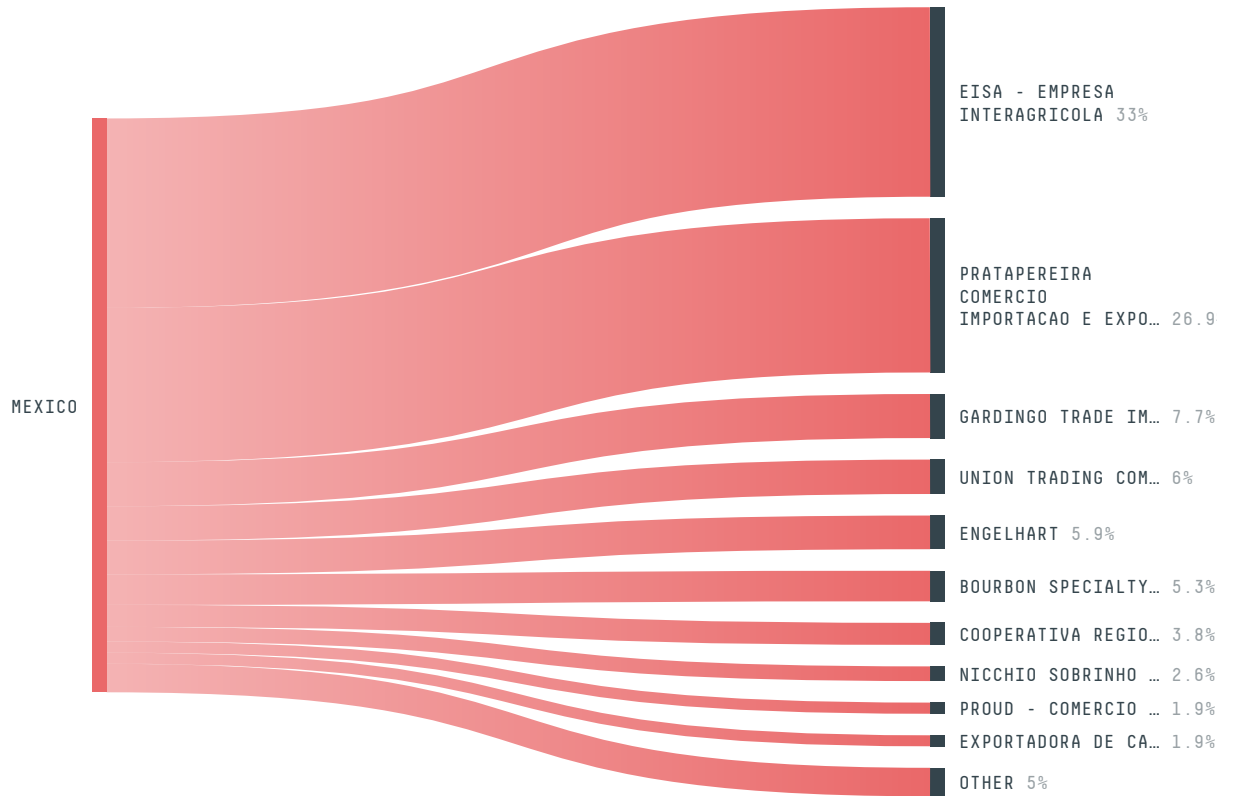

TOP EXPORT TRADERS OF COFFEE IN MEXICO IN 2017