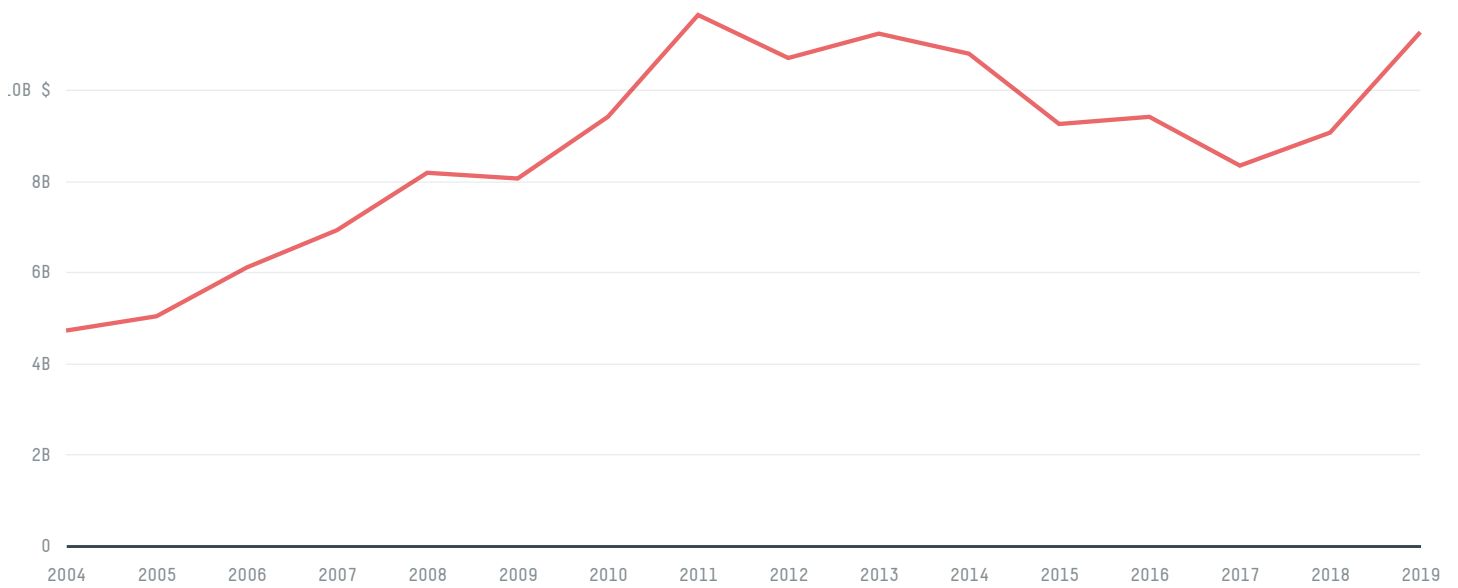

TOP IMPORTS IN 2017

COMMODITY	WORLD IMPORT RANKING	PRODUCTION	IMPORTS	VALUE
SUGARCANE	45	56,954,993	2,549,065,115.9	145,221,707
SOY	21	432,927	2,106,794,963.3	798,729,139
PORK	7	1,441,851	814,972,914.2	1,738,458,950
CHICKEN	7	3,211,687	534,270,761.8	901,716,349
PALM OIL	22	-	439,296,179.4	326,400,667
BEEF	12	1,926,901	320,297,997.1	1,113,448,513
CORN	47	27,763,203	290,794,287.7	2,969,603,155
COTTON	8	1,009,103	256,537,677.6	64,590,549
COCOA	22	27,287	48,797,579	133,622,501
WOOD PULP	25	-	39,483,252	36,267,369
COFFEE	62	153,795	14,084,039.8	85,827,978
PALM KERNEL	40	-	3,540,093	5,697,151
SHRIMP	50	150,043.4	1,602,485	10,697,842

IMPORT TRAJECTORY OF MEXICO