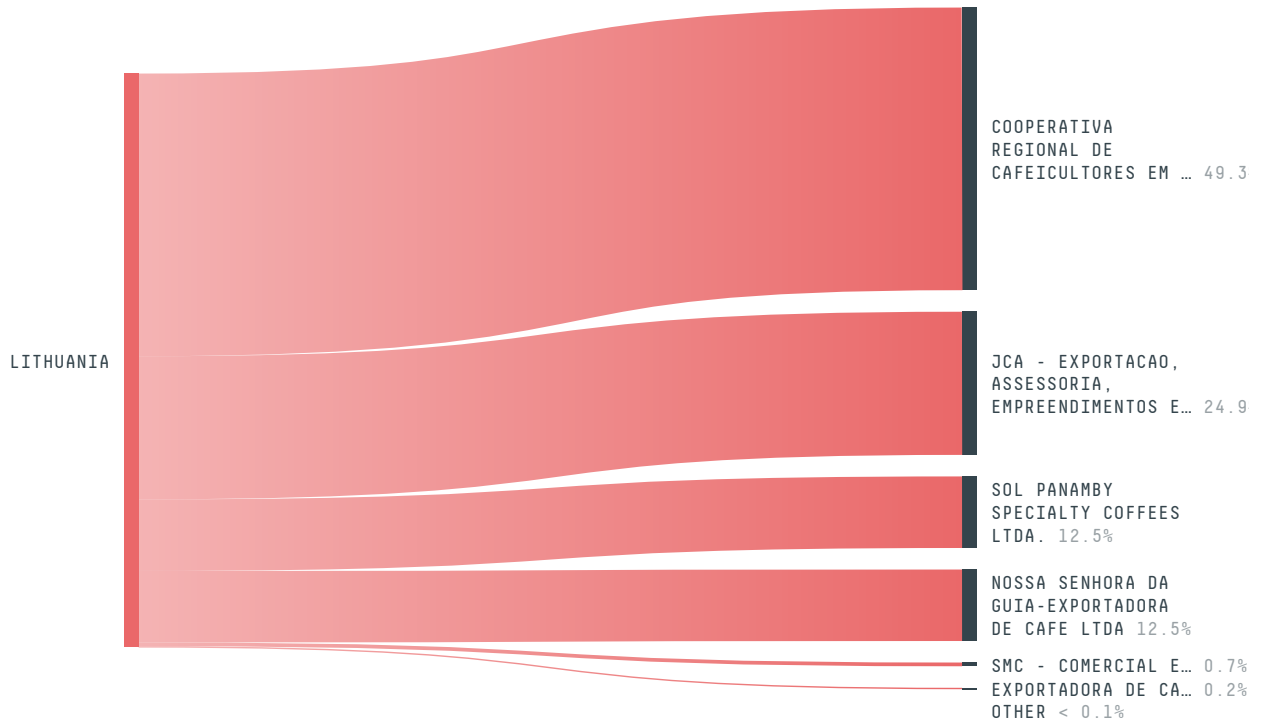

TOP EXPORT TRADERS OF COFFEE IN LITHUANIA IN 2017