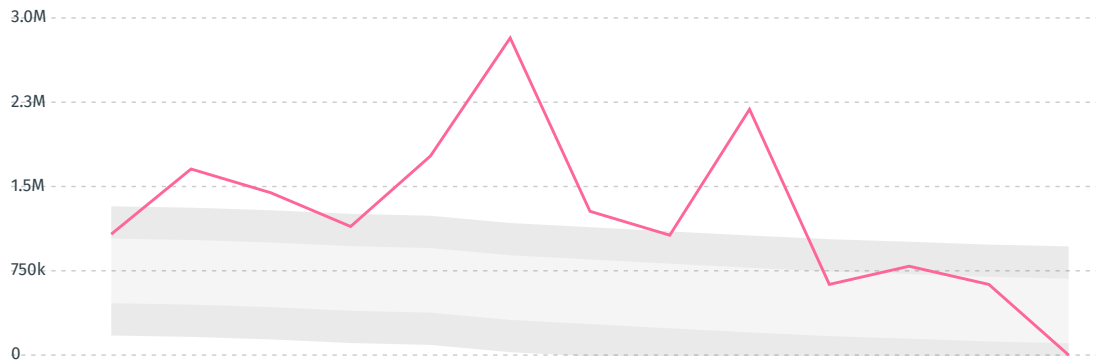

I AGREE

IMPORT TRAJECTORY OF LITHUANIA

TOP EXPORT TRADERS OF COFFEE IN LITHUANIA IN 2017

DEFORESTATION ALERTS IN BRAZIL

There were **0** GLAD alerts reported in the week of the **11th of January 2021**. This was **low** compared to the same week in previous years.