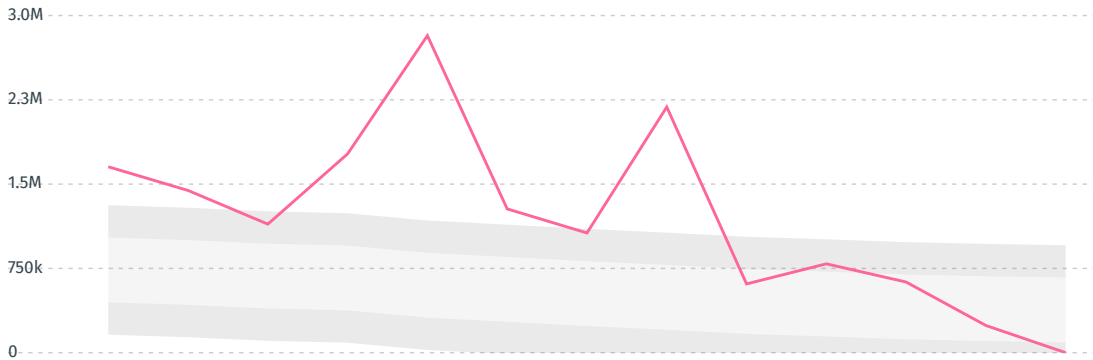

trase

Lao people's democratic republic (importer)

ACTIVITY COMMODITY YEAR
Importer **Coffee** **2017**

POPULATION GDP LAND AREA
6,953,035 **16,853,087,485.4** **230,800**

LAO PEOPLE'S DEMOCRATIC REPUBLIC is the world's 78th largest country by land mass, 105th largest by population size and is the world's 117th largest economy (by GDP). It's placement in the Human Development Index is 0.602. LAO PEOPLE'S DEMOCRATIC REPUBLIC is a signatory to NYDF ENDORSER and ADP SIGNATORY.

TOP IMPORTS IN 2017

COMMODITY	WORLD IMPORT RANKING	PRODUCTION	IMPORTS	VALUE
COFFEE	136	150,795	245,110.5	1,025,303

IMPORT TRAJECTORY OF LAO PEOPLE'S DEMOCRATIC REPUBLIC

TOP EXPORT TRADERS OF COFFEE IN LAO PEOPLE'S DEMOCRATIC REPUBLIC IN 2017

DEFORESTATION ALERTS IN BRAZIL

There were **0** GLAD alerts reported in the week of the **18th of January 2021**. This was **low** compared to the same week in previous years.

Caution: GLAD alerts from the last six months are preliminary. Revisions are made as unconfirmed alerts are removed from the data and alert totals are finalized six months after posting. Source: **Global Forest Watch**