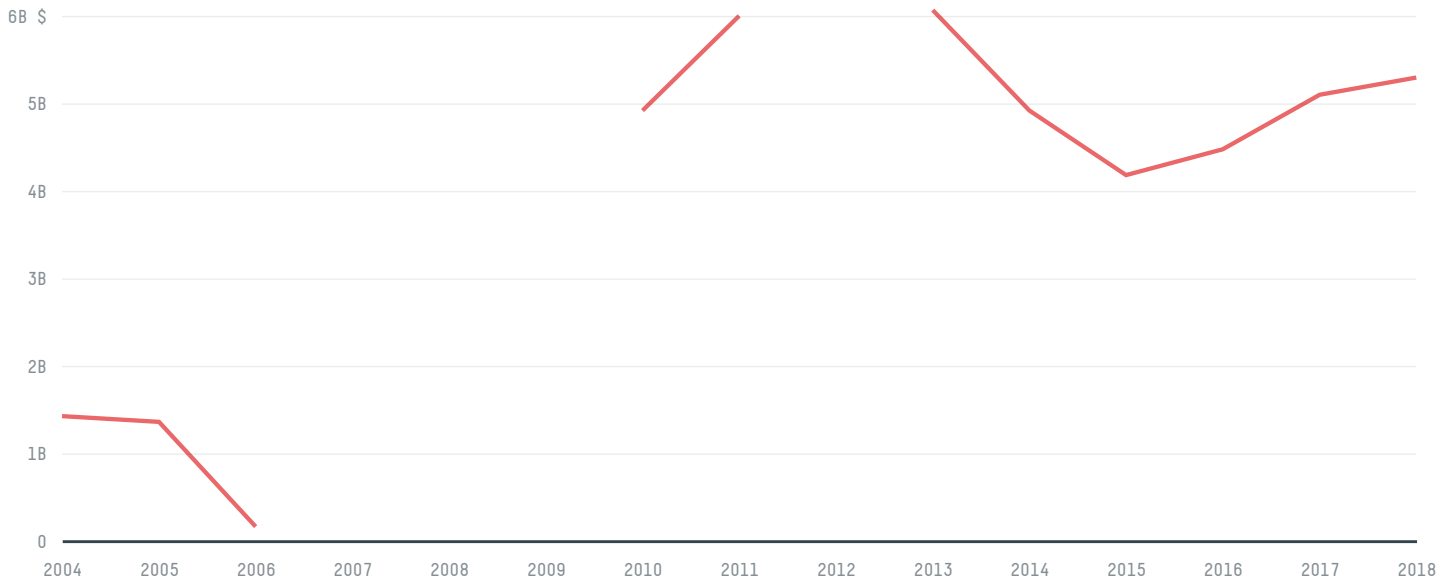

IMPORT TRAJECTORY OF IRAN