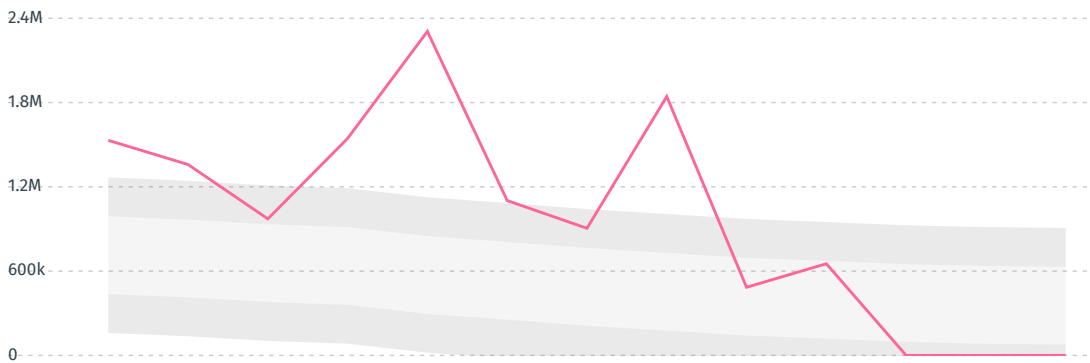

IMPORT TRAJECTORY OF IRAN

TOP EXPORT TRADERS OF COFFEE IN IRAN IN 2017

TOP EXPORT COUNTRIES OF COFFEE TO IRAN IN 2017

KENYA	35.9%
PERU	13.6%
SWEDEN	9.9%
IRELAND	9%
SOUTH AFRICA	8.5%
SPAIN	8.1%
NORWAY	7.7%
NETHERLANDS	3.8%
DENMARK	2.8%
PORTUGAL	0.8%

DEFORESTATION ALERTS IN BRAZIL

There were **506** GLAD alerts reported in the week of the **18th of January 2021**. This was **low** compared to the same week in previous years.

Caution: GLAD alerts from the last six months are preliminary. Revisions are made as unconfirmed alerts are removed from the data and alert totals are finalized six months after posting. Source: **Global Forest Watch**