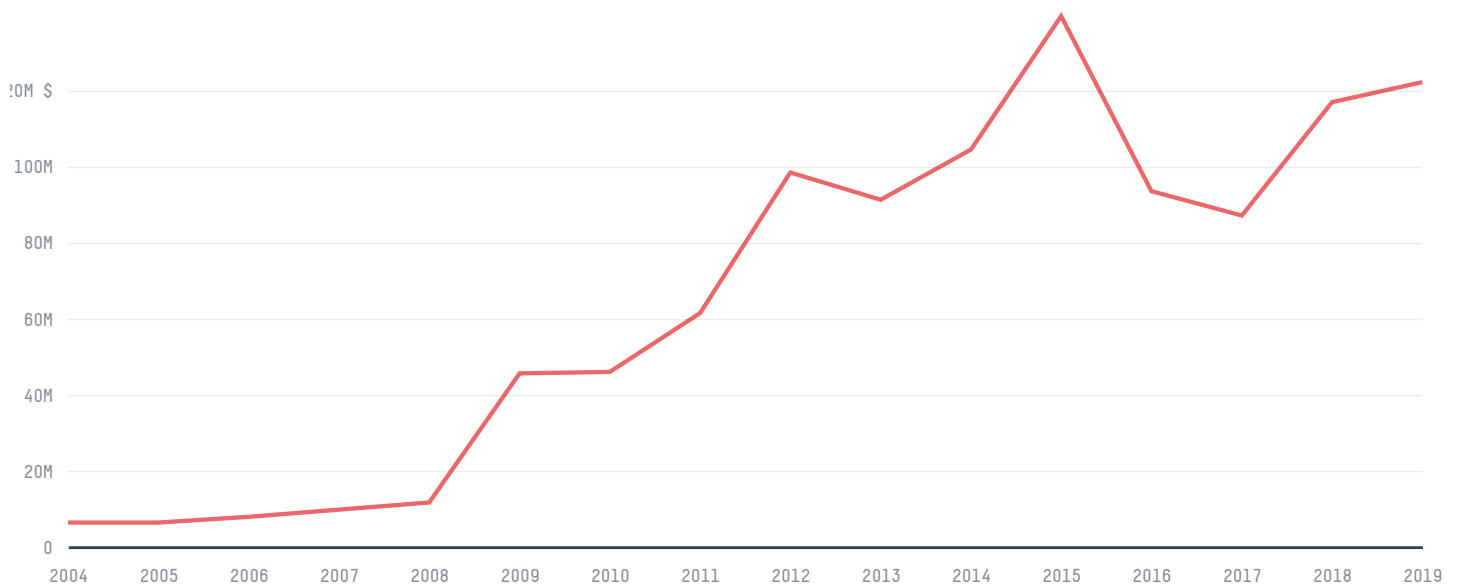

IMPORT TRAJECTORY OF ICELAND