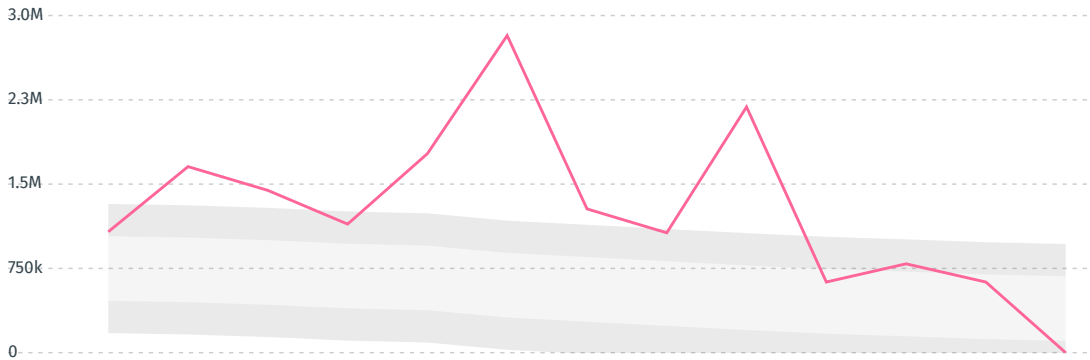

DEFORESTATION ALERTS IN BRAZIL

There were **0** GLAD alerts reported in the week of the **11th of January 2021**. This was **low** compared to the same week in previous years.

Caution: GLAD alerts from the last six months are preliminary. Revisions are made as unconfirmed alerts are removed from the data and alert totals are finalized six months after posting. Source: **Global Forest Watch**