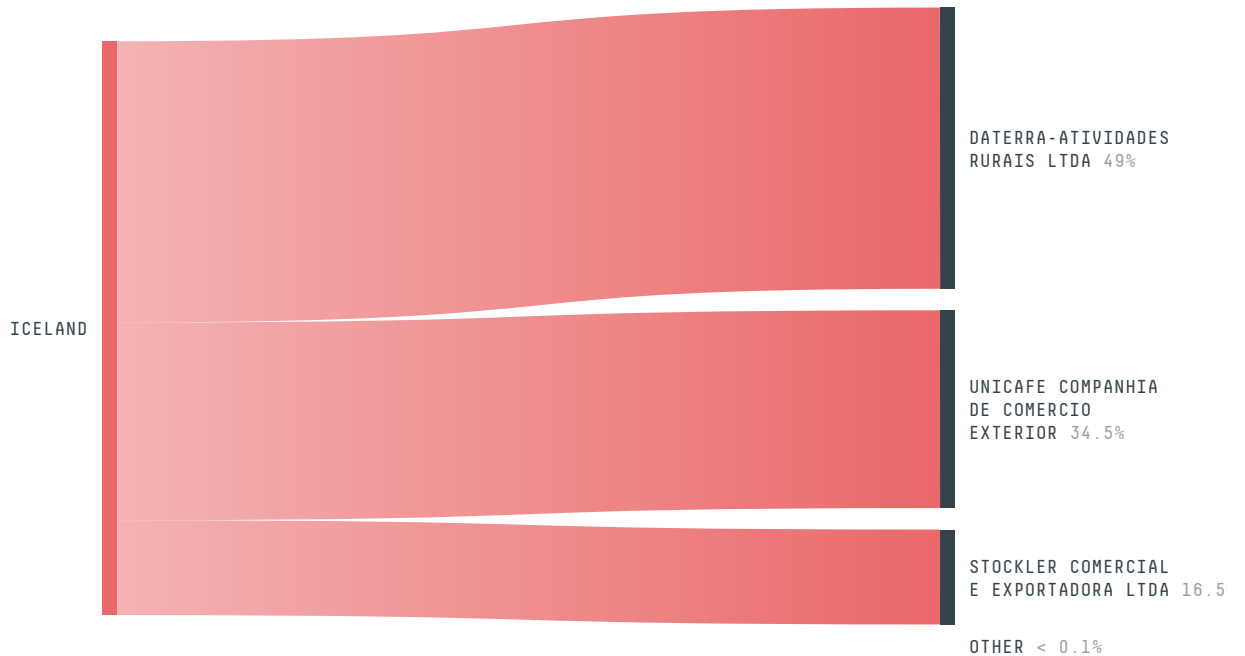

TOP EXPORT TRADERS OF COFFEE IN ICELAND IN 2017