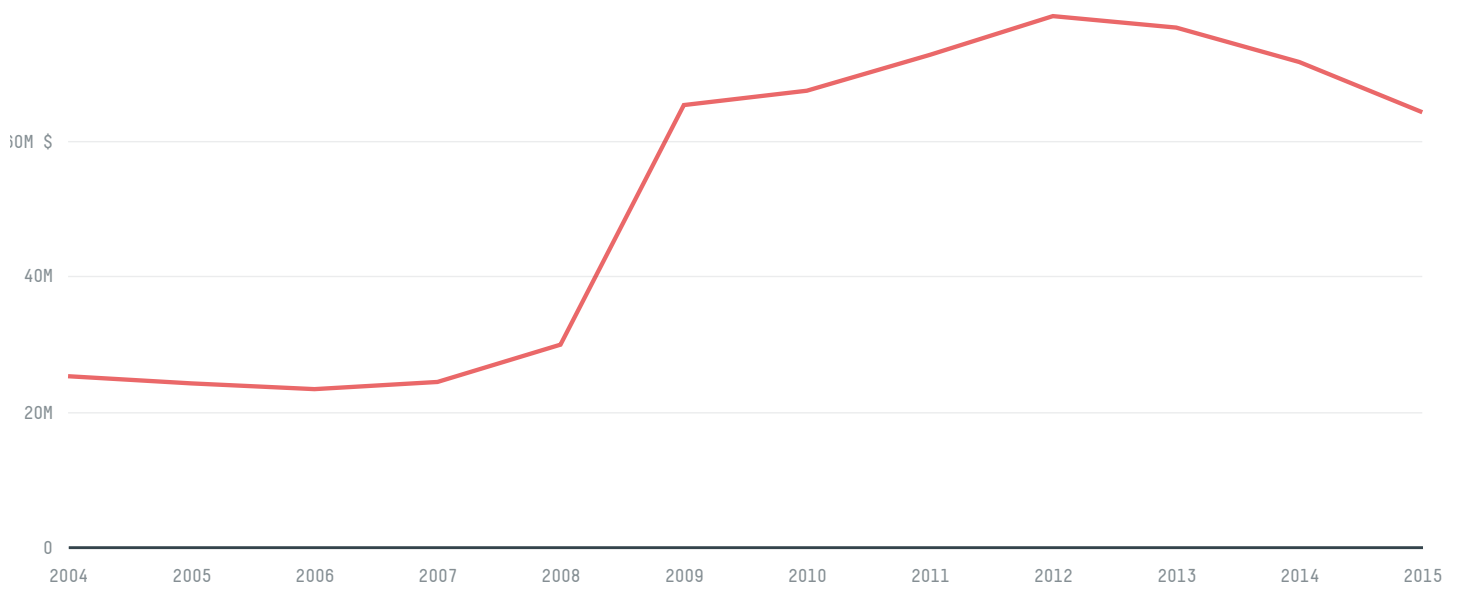

IMPORT TRAJECTORY OF FRENCH POLYNESIA