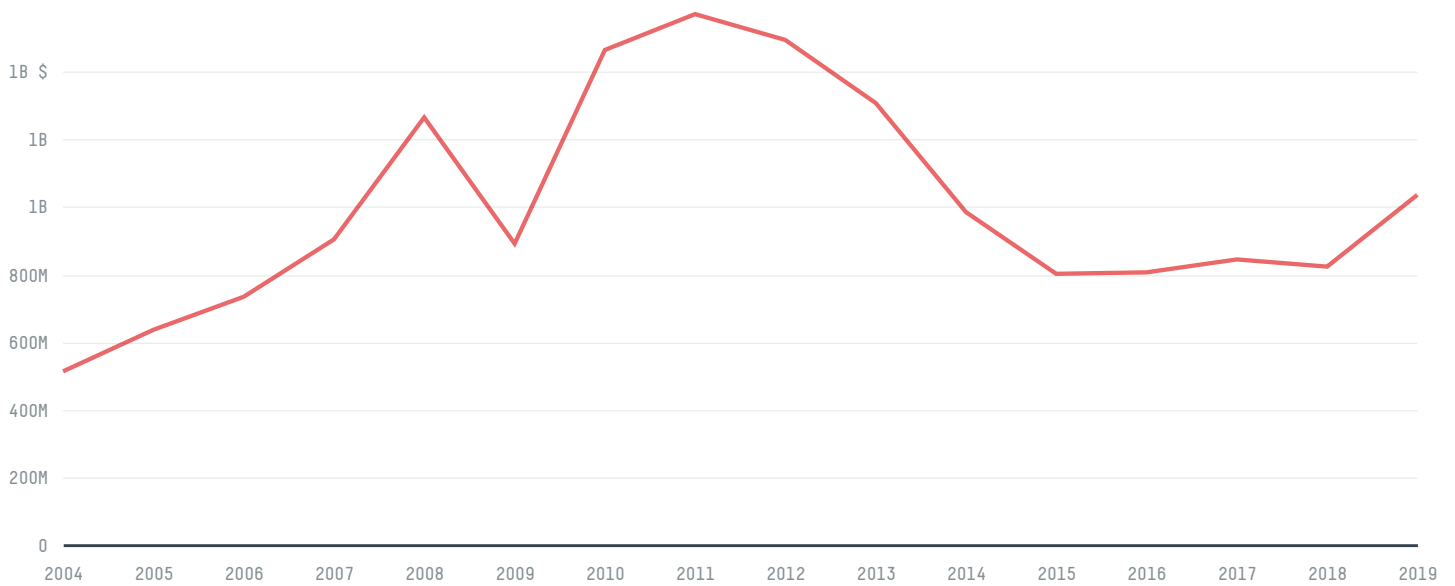

IMPORT TRAJECTORY OF FINLAND