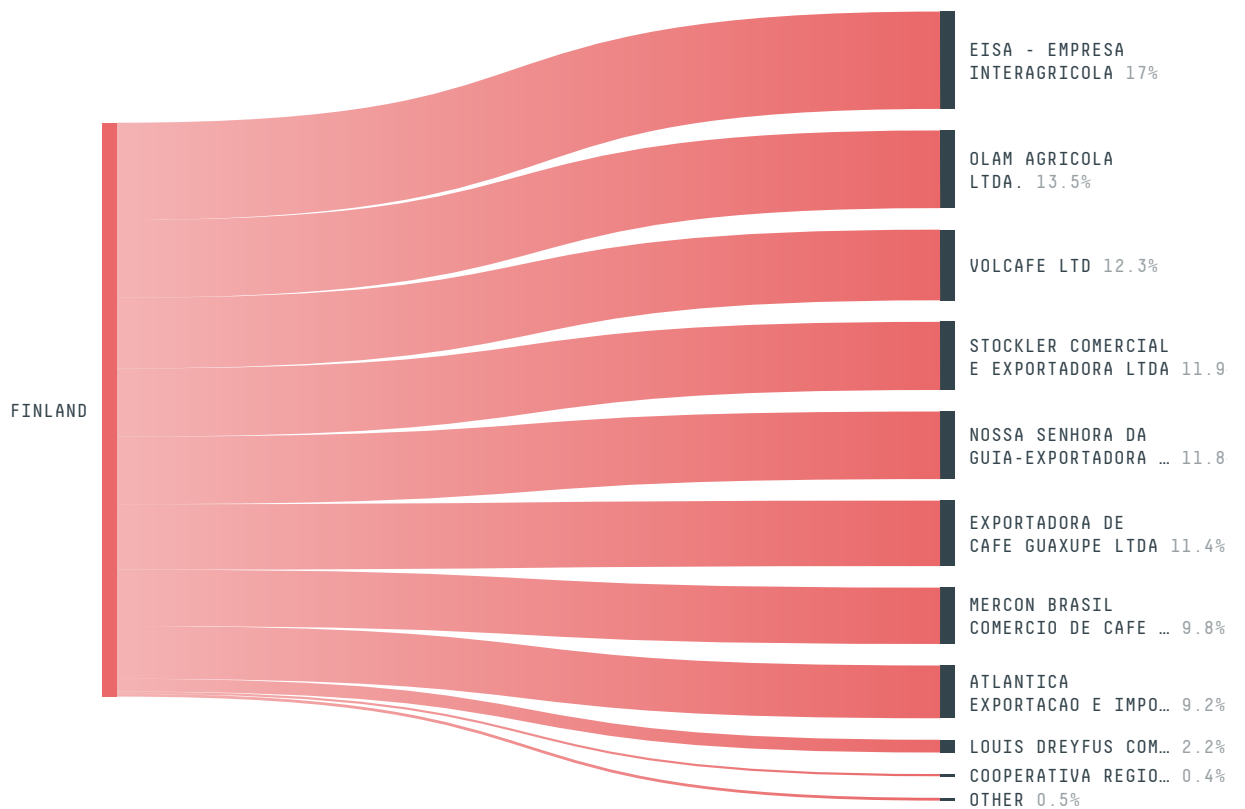

TOP EXPORT TRADERS OF COFFEE IN FINLAND IN 2017