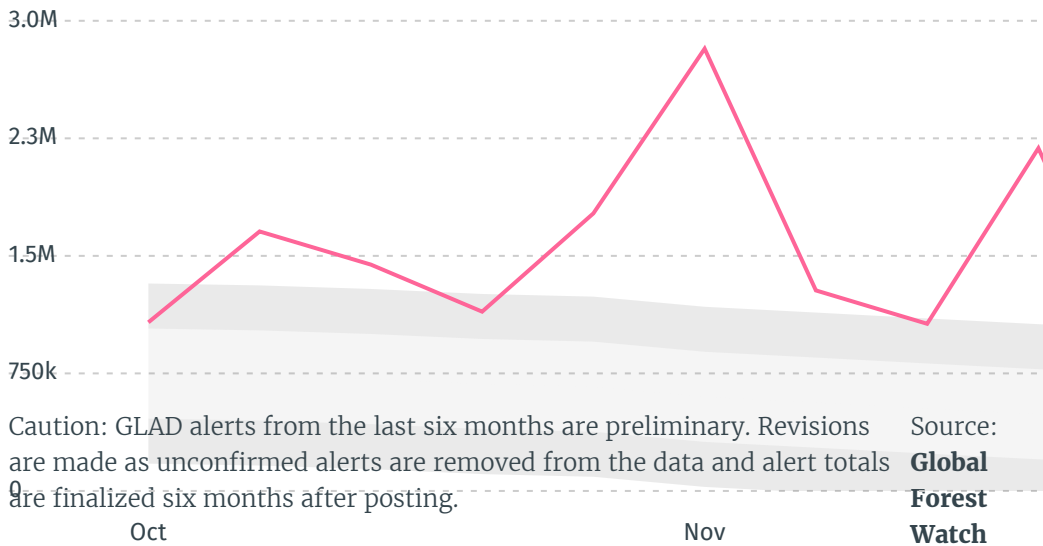

## DEFORESTATION ALERTS IN BRAZIL

There were **0** GLAD alerts reported in the week of the **11th of January 2021**. This was **low** compared to the same week in previous years.

Trase is a partnership between