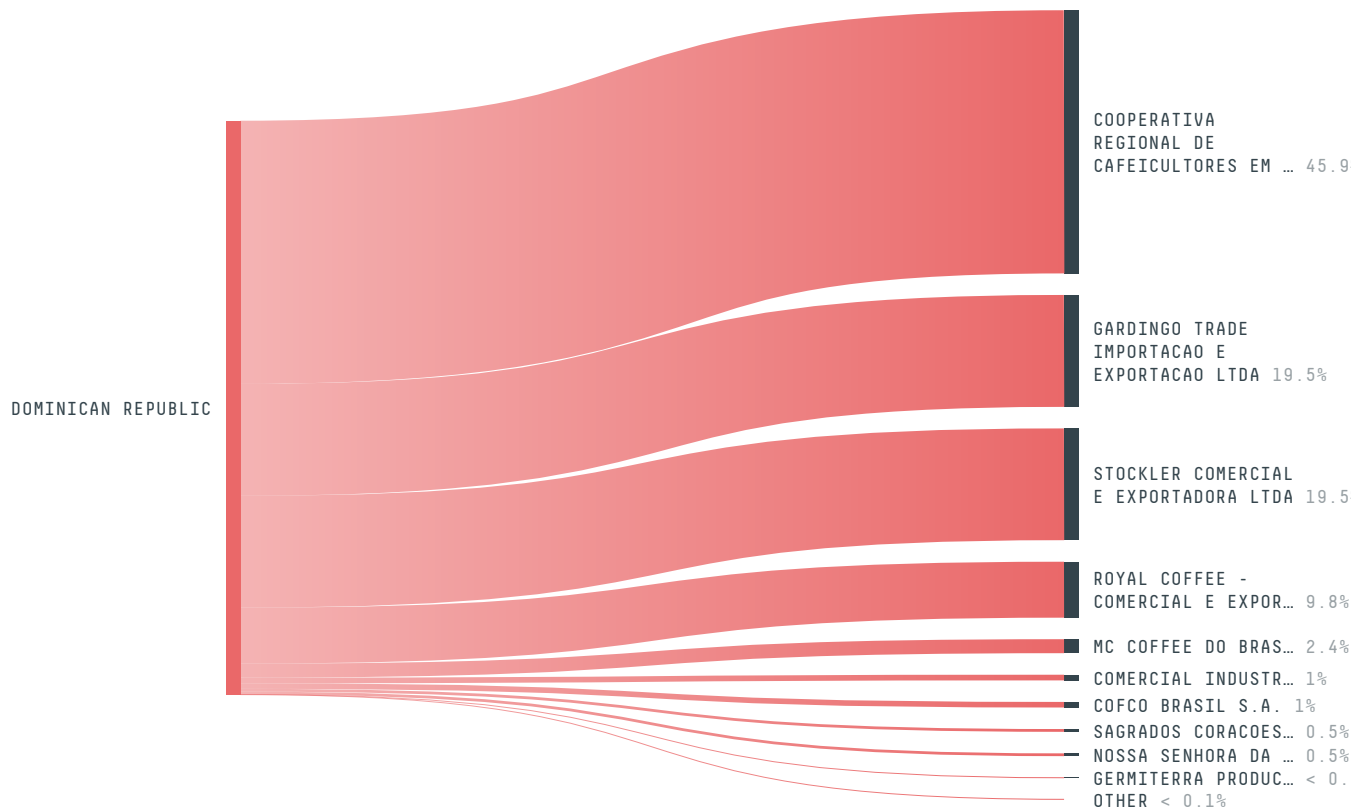

TOP EXPORT TRADERS OF COFFEE IN DOMINICAN REPUBLIC IN 2017