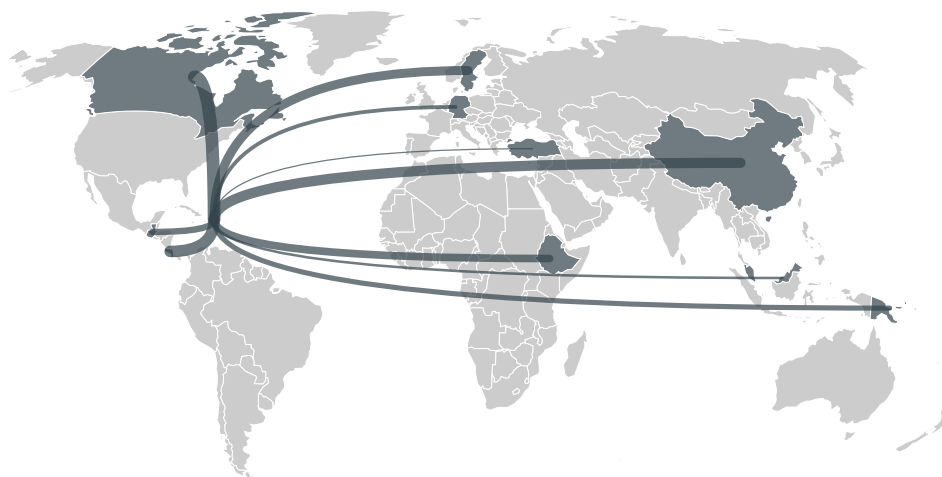

DOMINICAN REPUBLIC is the world's 127th largest country by area, 86th largest by population size and is the world's 67th largest economy (by GDP). Forests make up 41% of its area, and agriculture 48%. It's placement in the Human Development Index is 0.741. DOMINICAN REPUBLIC is a signatory to NYDF ENDORSER and ADP SIGNATORY.

## TOP IMPORTS IN 2017

COMMODITY	WORLD IMPORT RANKING	PRODUCTION	IMPORTS	VALUE
CORN	24	44,007	1,236,619,624.8	263,979,193
SUGARCANE	98	5,460,761	391,509,403.2	22,188,714
SOY	50	0	368,987,574	264,781,945
PALM OIL	68	-	41,652,500.2	32,452,590
PORK	44	76,859	29,769,017.9	82,472,967
CHICKEN	65	339,110	22,394,464	45,958,145
COFFEE	65	15,241	12,456,230	43,042,434
PALM KERNEL	50	-	1,601,281	2,170,698
COCOA	83	86,599	763,891	2,013,804
SHRIMP	73	415	505,749	4,518,859
WOOD PULP	84	-	81,507	33,472
COTTON	122	0	20,532.9	6,337

## IMPORT TRAJECTORY OF DOMINICAN REPUBLIC

## TOP EXPORT COUNTRIES OF COFFEE TO DOMINICAN REPUBLIC IN 2017

CANADA	30.2%
COSTA RICA	15.5%
CHINA (MAINLAND)	14.2%
SWEDEN	10.4%
ETHIOPIA	9.4%
GUATEMALA	8.7%
PAPUA NEW GUINEA	7.8%
GERMANY	2.1%
MALAYSIA	1.6%
TURKEY	< 0.1%