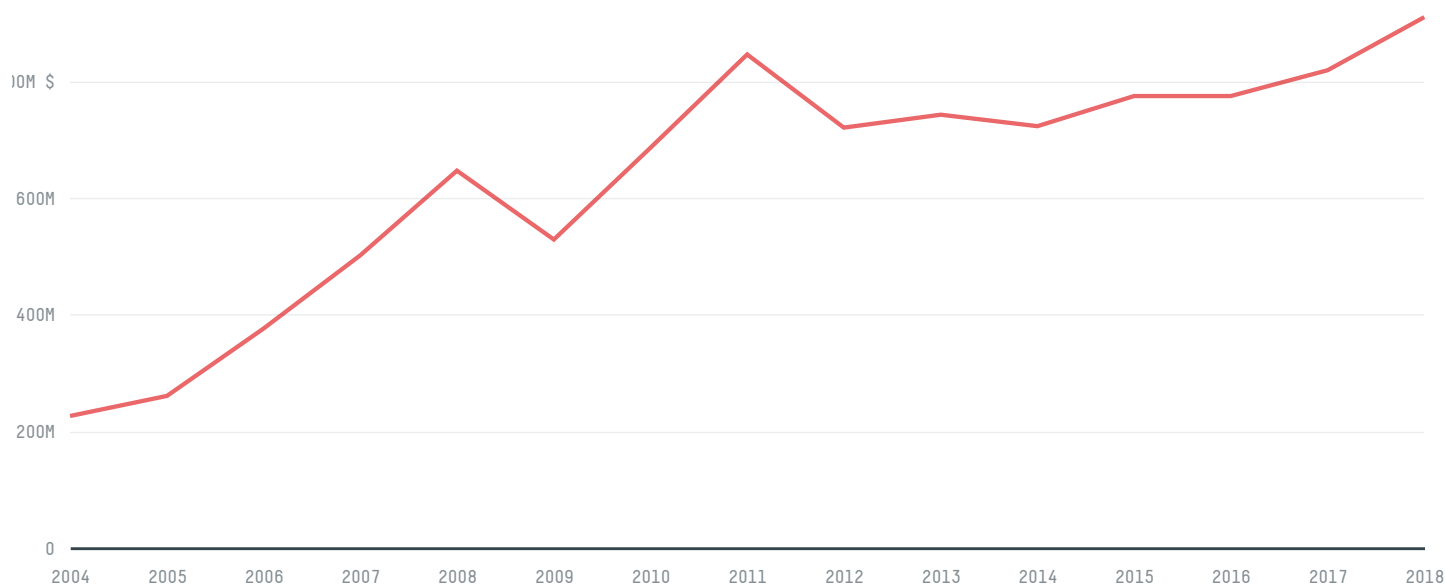

TOP IMPORTS IN 2017

COMMODITY	WORLD IMPORT RANKING	PRODUCTION	IMPORTS	VALUE
CORN	24	44,007	1,236,619,624.8	263,979,193
SUGARCANE	98	5,460,761	391,509,403.2	22,188,714
SOY	50	0	368,987,574	264,781,945
PALM OIL	68	-	41,652,500.2	32,452,590
PORK	44	76,859	29,769,017.9	82,472,967
CHICKEN	65	339,110	22,394,464	45,958,145
COFFEE	65	15,241	12,456,230	43,042,434
PALM KERNEL	50	-	1,601,281	2,170,698
COCOA	83	86,599	763,891	2,013,804
SHRIMP	73	415	505,749	4,518,859
WOOD PULP	84	-	81,507	33,472
COTTON	122	0	20,532.9	6,337

IMPORT TRAJECTORY OF DOMINICAN REPUBLIC