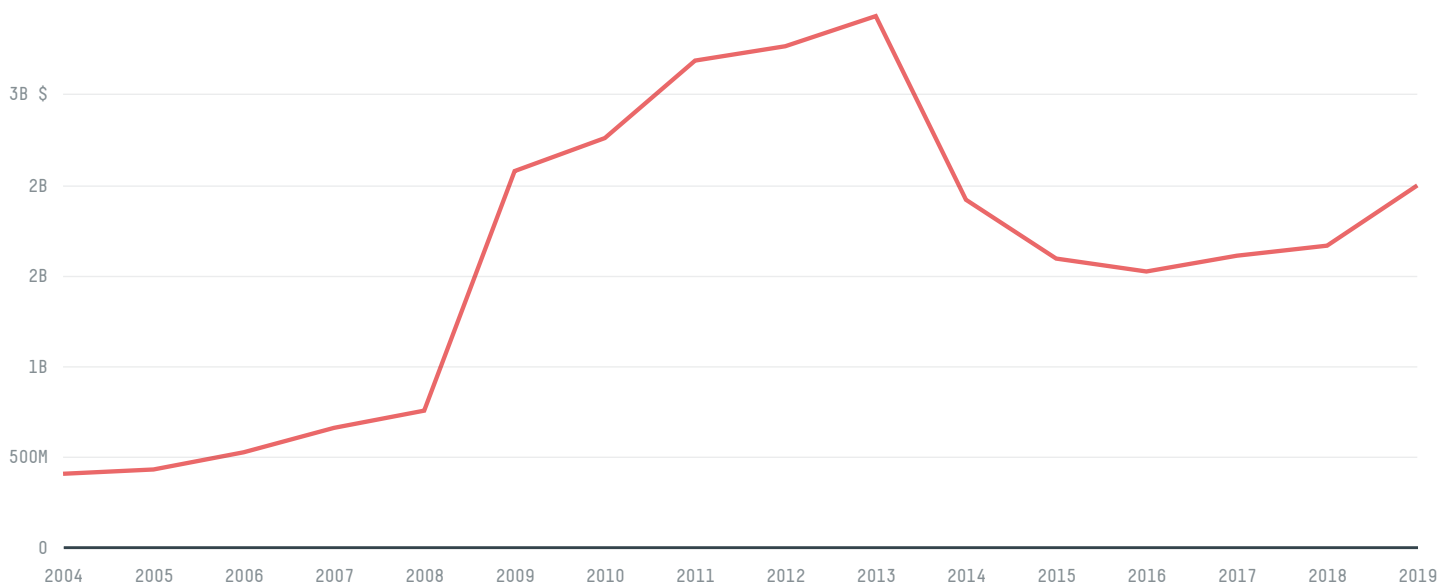

IMPORT TRAJECTORY OF DENMARK