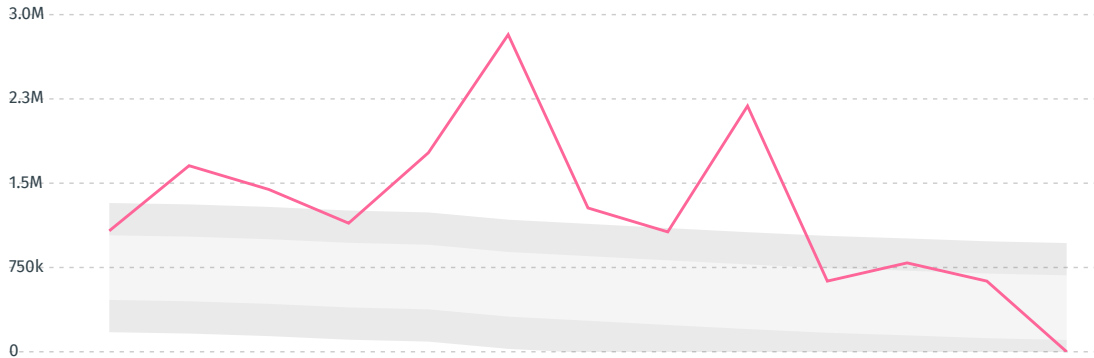

IMPORT TRAJECTORY OF DENMARK

TOP EXPORT TRADERS OF COFFEE IN DENMARK IN 2017

DEFORESTATION ALERTS IN BRAZIL

There were **0** GLAD alerts reported in the week of the **11th of January 2021**. This was **low** compared to the same week in previous years.