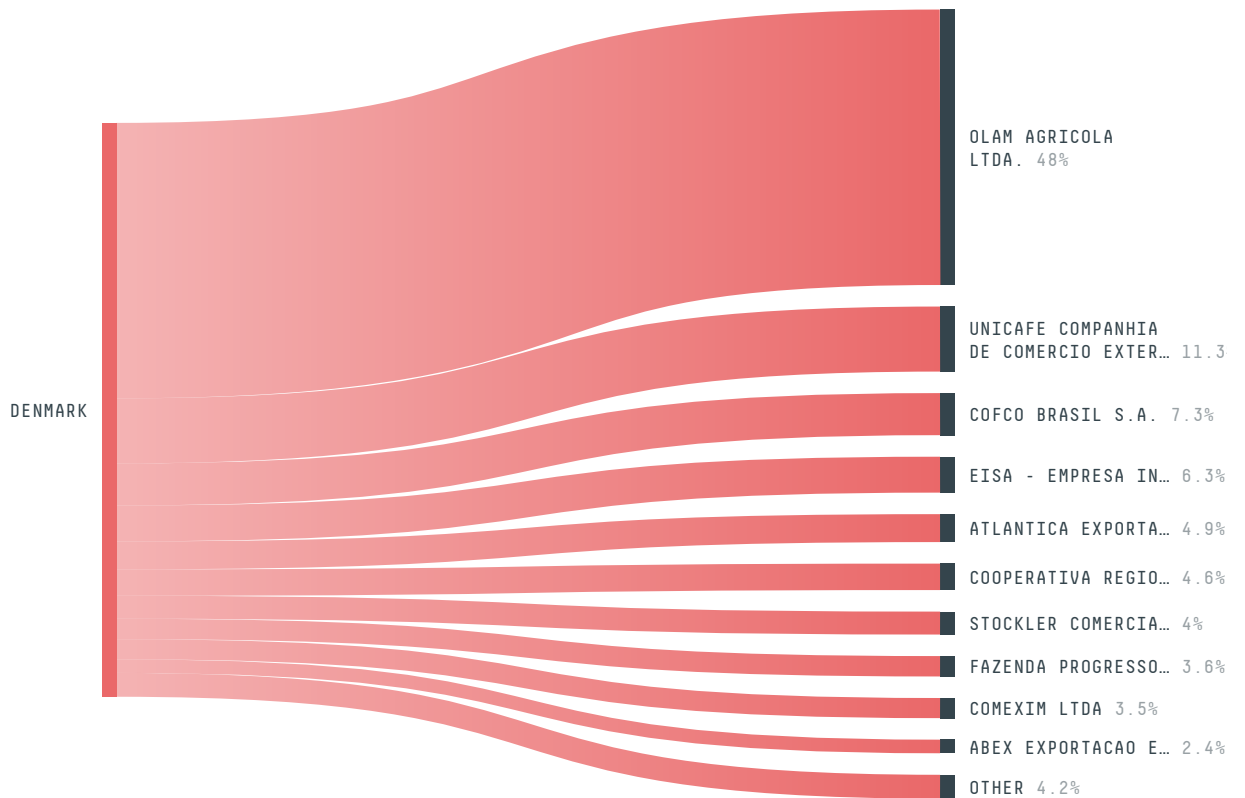

TOP EXPORT TRADERS OF COFFEE IN DENMARK IN 2017