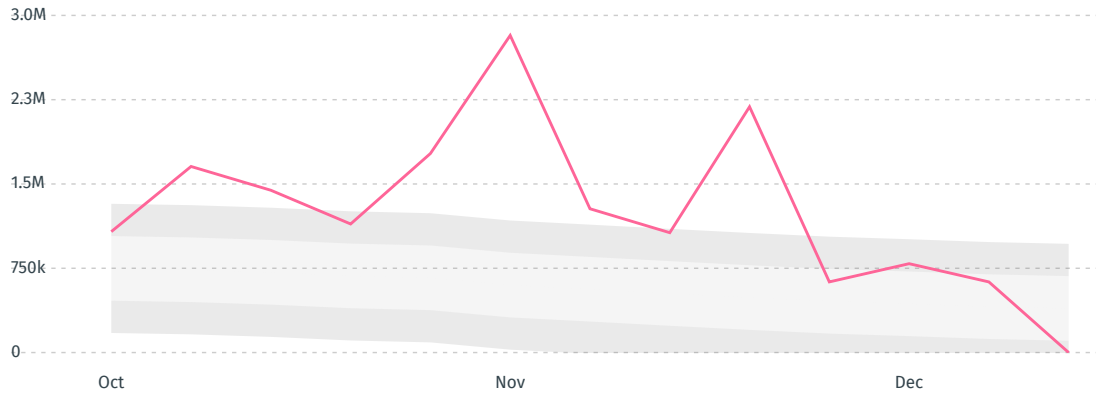

I AGREE

IMPORT TRAJECTORY OF CYPRUS

TOP EXPORT TRADERS OF COFFEE IN CYPRUS IN 2017

DEFORESTATION ALERTS IN BRAZIL

Trase is a partnership between

In collaboration with

and many other organizations and individuals.