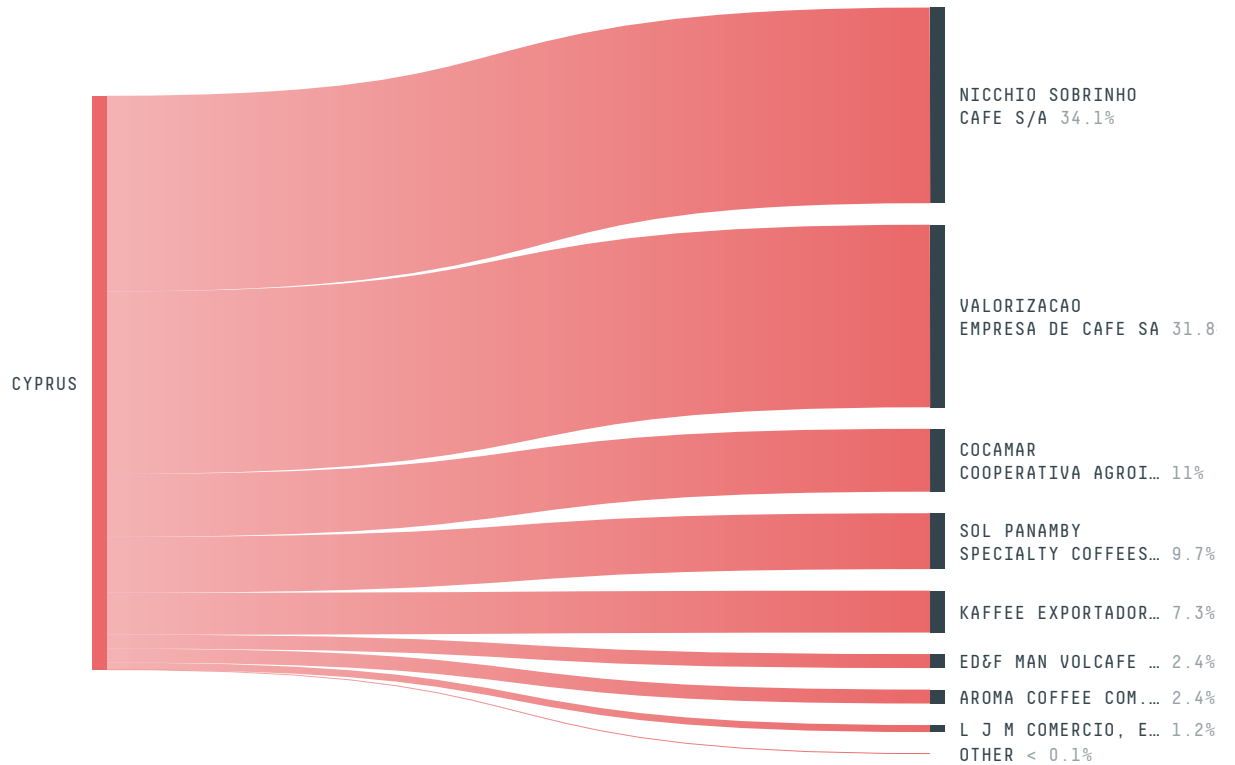

TOP EXPORT TRADERS OF COFFEE IN CYPRUS IN 2017