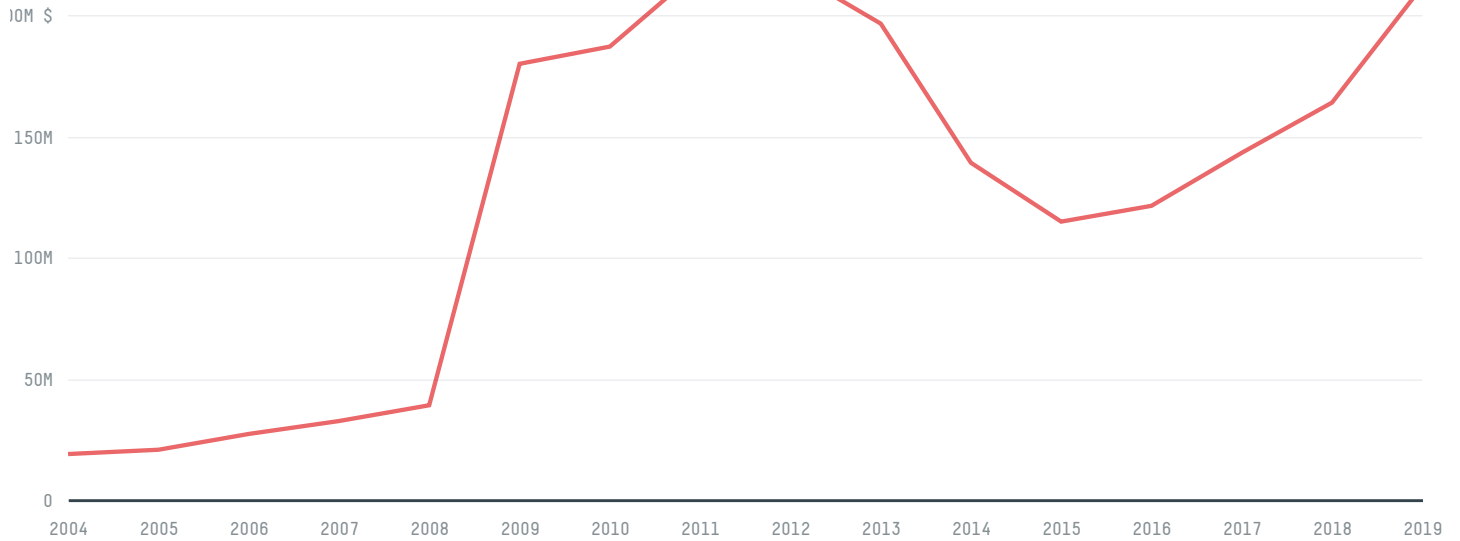

IMPORT TRAJECTORY OF CYPRUS