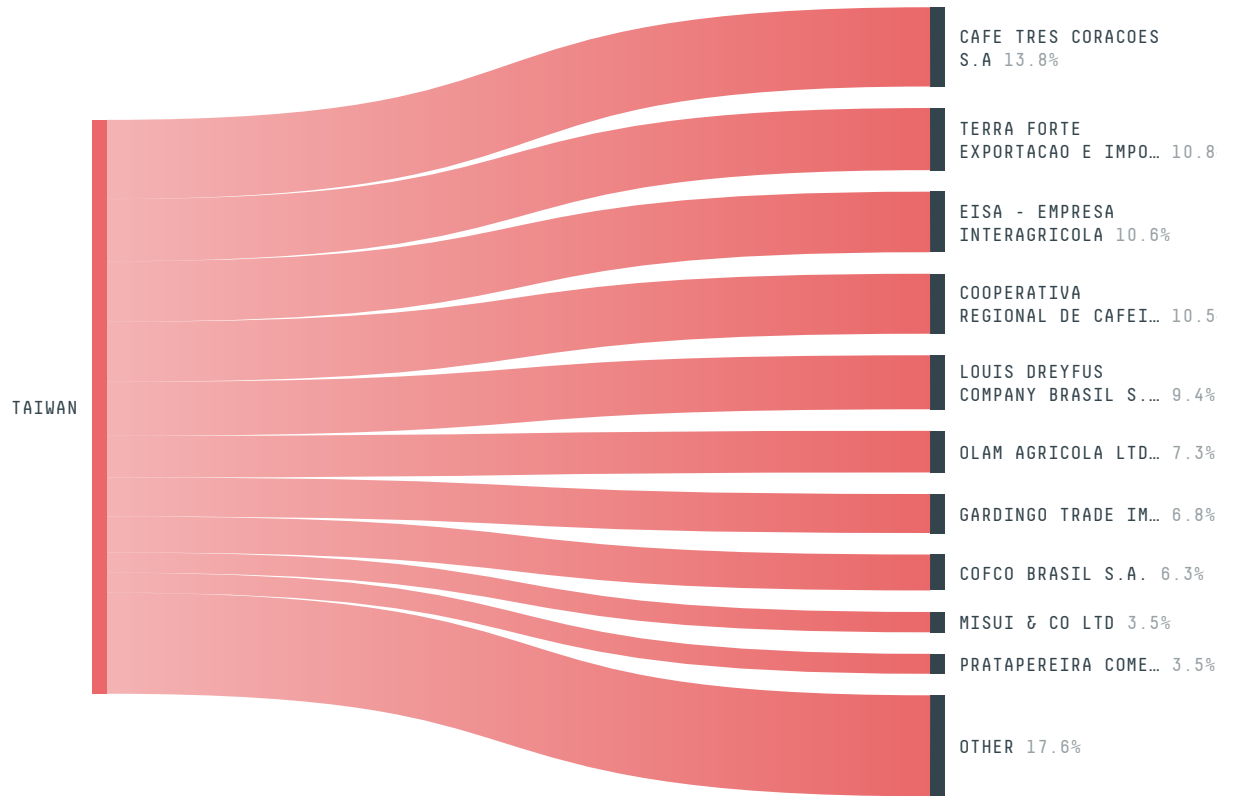

trase

Taiwan (importer)

ACTIVITY COMMODITY YEAR
Importer **Coffee** **2017**

TAIWAN is the world's largest country by land mass, largest by population size and is the world's largest economy (by GDP). It's placement in the Human Development Index is 0.0. TAIWAN is a signatory to NYDF ENDORSER and ADP SIGNATORY.

TOP IMPORTS IN 2017

COMMODITY	WORLD IMPORT RANKING	PRODUCTION	IMPORTS	VALUE
SOY	-	4,674	-	-
PALM OIL	-	-	-	-
BEEF	-	6,605	-	-
SHRIMP	-	16,154	-	-
COCOA	-	0	-	-
COFFEE	-	0	-	-
CORN	-	185,299	-	-
COTTON	-	0	-	-
PALM KERNEL	-	-	-	-
SUGARCANE	-	501,705	-	-
WOOD PULP	-	-	-	-
PORK	-	811,236	-	-

TOP EXPORT TRADERS OF COFFEE IN TAIWAN IN 2017

Trase is a partnership between

 Stockholm Environment Institute

 Global Canopy Programme

In collaboration with

 vizzuality

 The European Forest Institute

and many other organizations and individuals.