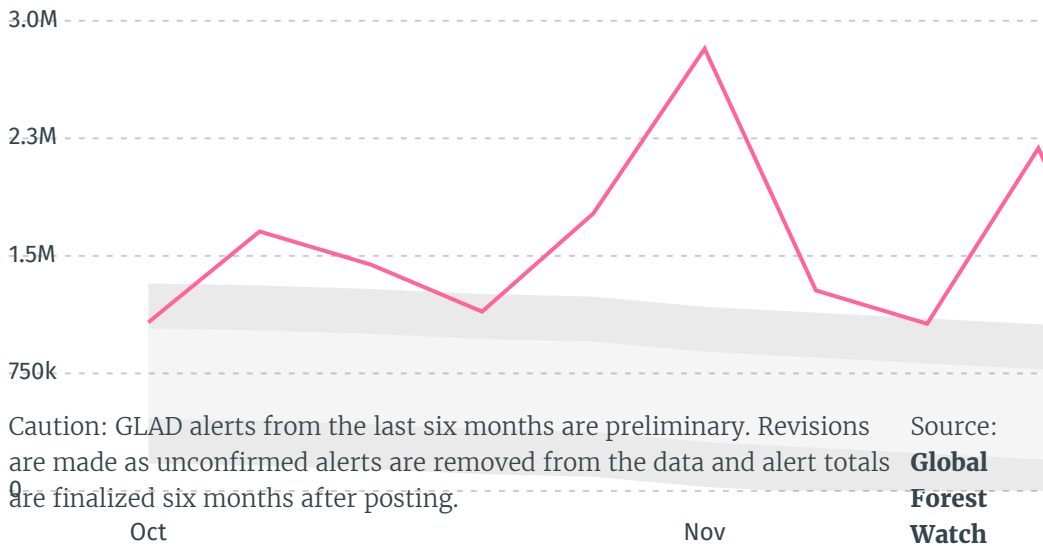

I AGREE

DEFORESTATION ALERTS IN BRAZIL

There were **0** GLAD alerts reported in the week of the **11th of January 2021**. This was **low** compared to the same week in previous years.

Trase is a partnership between