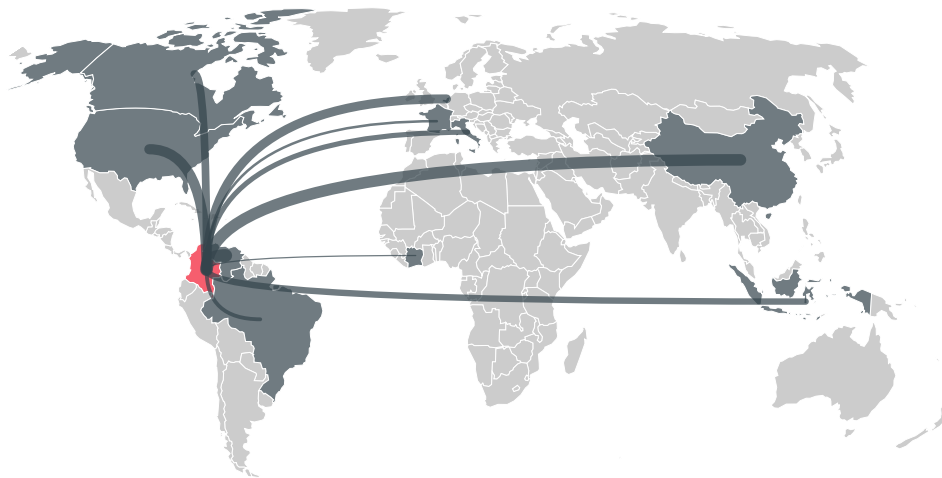

trase

COLOMBIA (importer)

ACTIVITY	COMMODITY	YEAR
Importer	Cocoa	2017

POPULATION	GDP	SURFACE AREA
48,909,844	311,883,730,690.1	1,141,749

AGRICULTURAL LAND AREA	FORESTED LAND AREA
446,656	584,750.2

COLOMBIA is the world's 24th largest country by area, 29th largest by population size and is the world's 39th largest economy (by GDP). Forests make up 51% of its area, and agriculture 39%. It's placement in the Human Development Index is 0.76. COLOMBIA is a signatory to NYDF ENDORSER and ADP SIGNATORY.

TOP IMPORTS IN 2017

COMMODITY	WORLD IMPORT RANKING	PRODUCTION	IMPORTS	VALUE
CORN	7	1,329,856	4,938,380,828.7	922,029,981
SOY	19	77,328	2,180,231,521	920,538,589
SUGARCANE	60	34,833,514	1,506,877,090.4	210,718,050
CHICKEN	40	1,563,569	80,142,024	86,360,676
COTTON	28	74,000	25,582,435.1	46,859,660
COFFEE	51	760,209	24,553,148.8	50,136,925
PALM OIL	82	-	20,754,462.1	145,923,043
WOOD PULP	38	-	13,829,287	10,376,436
PALM KERNEL	27	-	12,565,009	17,276,943
BEEF	81	753,433	10,242,735.5	26,543,115
SHRIMP	31	4,000	5,778,704	34,884,395
COCOA	61	56,297	4,252,463	9,523,538

IMPORT TRAJECTORY OF COLOMBIA

TOP EXPORT TRADERS OF COCOA IN COLOMBIA IN 2017

TOP EXPORT COUNTRIES OF COCOA TO COLOMBIA IN 2017

Country	Percentage
VENEZUELA	54.1%
CHINA (MAINLAND)	21.9%
UNITED STATES	11.3%
NETHERLANDS	6.4%
CANADA	2.8%
INDONESIA	1.9%
ITALY	1.5%
BRAZIL	< 0.1%
FRANCE	< 0.1%
COTE D'IVOIRE	< 0.1%

DEFORESTATION ALERTS IN BRAZIL

There were **85,218** GLAD alerts reported in the week of the **18th of January 2021**. This was **normal** compared to the same week in previous years.

Caution: GLAD alerts from the last six months are preliminary. Revisions are made as unconfirmed alerts are removed from the data and alert totals are finalized six months after posting. Source: **Global Forest Watch**