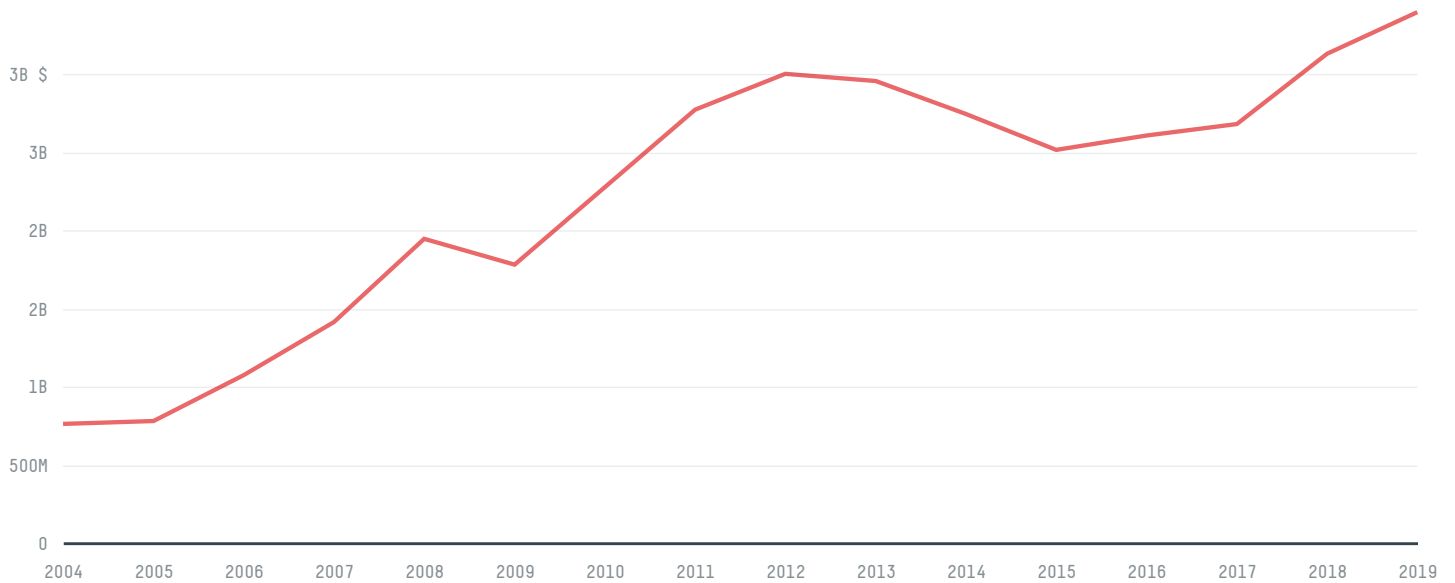

TOP IMPORTS IN 2017

COMMODITY	WORLD IMPORT RANKING	PRODUCTION	IMPORTS	VALUE
CORN	7	1,329,856	4,938,380,828.7	922,029,981
SOY	19	77,328	2,180,231,521	920,538,589
SUGARCANE	60	34,833,514	1,506,877,090.4	210,718,050
CHICKEN	40	1,563,569	80,142,024	86,360,676
COTTON	28	74,000	25,582,435.1	46,859,660
COFFEE	51	760,209	24,553,148.8	50,136,925
PALM OIL	82	-	20,754,462.1	145,923,043
WOOD PULP	38	-	13,829,287	10,376,436
PALM KERNEL	27	-	12,565,009	17,276,943
BEEF	81	753,433	10,242,735.5	26,543,115
SHRIMP	31	4,000	5,778,704	34,884,395
COCOA	61	56,297	4,252,463	9,523,538

IMPORT TRAJECTORY OF COLOMBIA