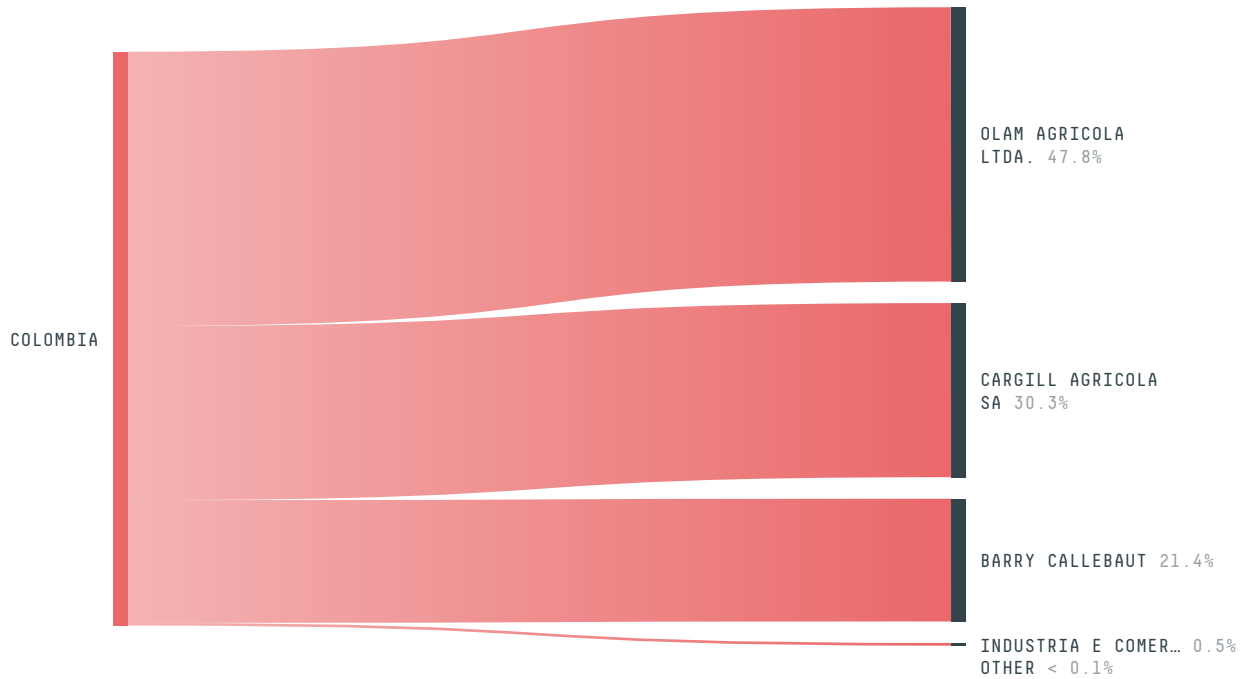

trase

COLOMBIA (importer)

ACTIVITY	COMMODITY	YEAR
Importer	Cocoa	2017

POPULATION	GDP	SURFACE AREA
48,909,844	311,883,730,690.1	1,141,749

AGRICULTURAL LAND AREA	FORESTED LAND AREA
446,656	584,750.2

COLOMBIA is the world's 24th largest country by area, 29th largest by population size and is the world's 39th largest economy (by GDP). Forests make up 51% of its area, and agriculture 39%. It's placement in the Human Development Index is 0.76. COLOMBIA is a signatory to NYDF ENDORSER and ADP SIGNATORY.

TOP IMPORTS IN 2017

COMMODITY	WORLD IMPORT RANKING	PRODUCTION	IMPORTS	VALUE
CORN	7	1,329,856	4,938,380,828.7	922,029,981
SOY	19	77,328	2,180,231,521	920,538,589
SUGARCANE	60	34,833,514	1,506,877,090.4	210,718,050
CHICKEN	40	1,563,569	80,142,024	86,360,676
COTTON	28	74,000	25,582,435.1	46,859,660
COFFEE	51	760,209	24,553,148.8	50,136,925
PALM OIL	82	-	20,754,462.1	145,923,043
WOOD PULP	38	-	13,829,287	10,376,436
PALM KERNEL	27	-	12,565,009	17,276,943
BEEF	81	753,433	10,242,735.5	26,543,115
SHRIMP	31	4,000	5,778,704	34,884,395
COCOA	61	56,297	4,252,463	9,523,538

IMPORT TRAJECTORY OF COLOMBIA

TOP EXPORT TRADERS OF COCOA IN COLOMBIA IN 2017

TOP EXPORT COUNTRIES OF COCOA TO COLOMBIA IN 2017

Country	Percentage
VENEZUELA	54.1%
CHINA (MAINLAND)	21.9%
UNITED STATES	11.3%
NETHERLANDS	6.4%
CANADA	2.8%
INDONESIA	1.9%
ITALY	1.5%
BRAZIL	< 0.1%
FRANCE	< 0.1%
COTE D'IVOIRE	< 0.1%