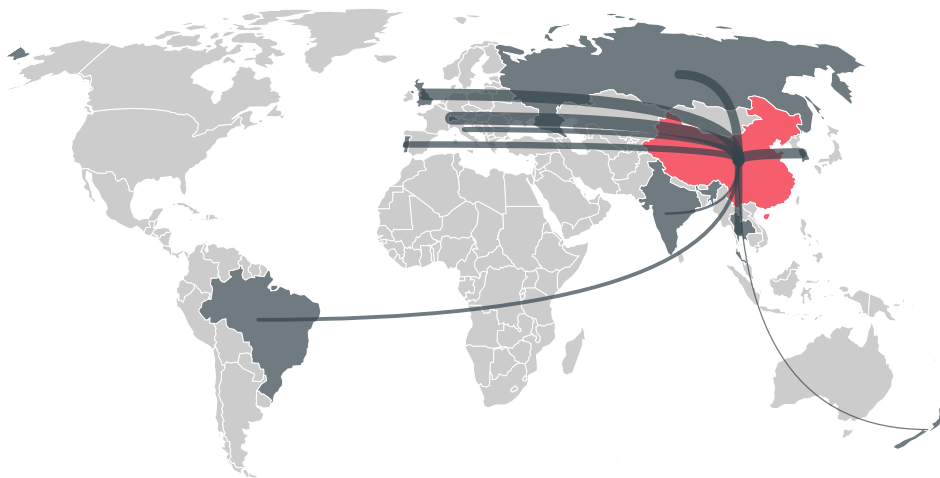

## IMPORT TRAJECTORY OF CHINA (MAINLAND)

## TOP EXPORT TRADERS OF COCOA IN CHINA (MAINLAND) IN 2017

CHINA (MAINLAND)

CARGILL AGRICOLA SA 100%

APIS VIDA INDUSTRI... < 0.1%  
OTHER < 0.1%

## TOP EXPORT COUNTRIES OF COCOA TO CHINA (MAINLAND) IN 2017

SWITZERLAND 68.3%

UNITED KINGDOM 12.3%

SOUTH KOREA 8.9%

RUSSIAN FEDERATION 5.7%

THAILAND 1.9%

PORTUGAL 1.1%

SAN MARINO 0.8%

BRAZIL 0.7%

INDIA 0.2%

NEW ZEALAND < 0.1%

Trase is a partnership between

 Stockholm Environment Institute

 Global Canopy Programme

In collaboration with

 vizzuality