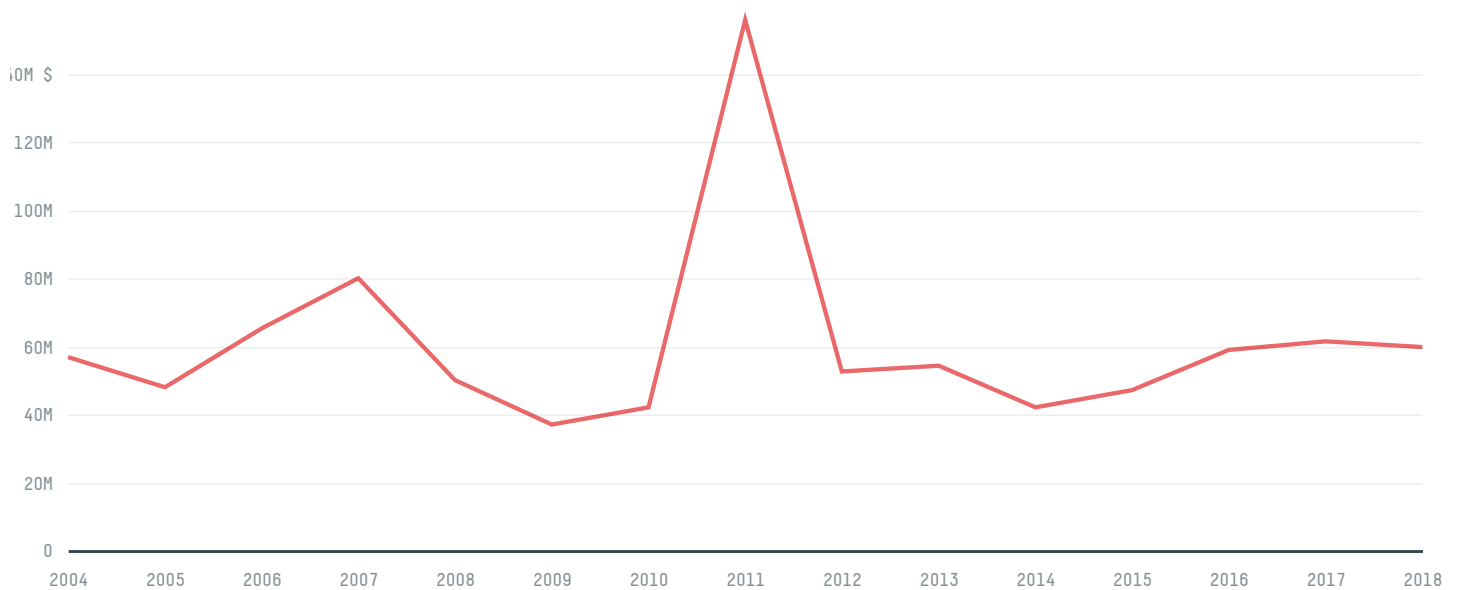

TOP IMPORTS IN 2016

COMMODITY	WORLD IMPORT RANKING	PRODUCTION	IMPORTS	VALUE
CORN	71	984,628	113,035,465	24,808,738
WOOD PULP	69	-	16,093,386	10,000,205
SOY	77	3,203,992	2,128,240.7	2,011,150
SUGARCANE	161	7,374,751	1,826,734	117,932
COCOA	73	6,143	1,660,592	5,254,244
BEEF	119	252,000	1,579,296.9	4,964,471
CHICKEN	69	465,680	723,999.4	4,567,182
COFFEE	112	21,427	702,221.5	5,631,915
COTTON	93	117,000	459,223	649,932
PALM KERNEL	75	-	288,483	437,844
SHRIMP	105	0	28,577	169,912
PORK	139	100,000	21,942.1	356,641
PALM OIL	-	-	-	-

IMPORT TRAJECTORY OF BOLIVIA