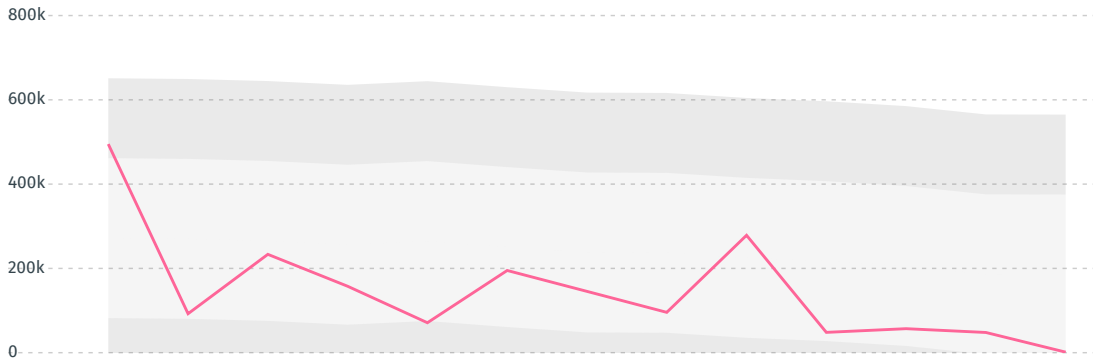

IMPORT TRAJECTORY OF BOLIVIA

TOP EXPORT TRADERS OF PALM OIL IN BOLIVIA IN 2016

TOP EXPORT COUNTRIES OF PALM OIL TO BOLIVIA IN 2016

DEFORESTATION ALERTS IN INDONESIA

There were **1,290** GLAD alerts reported in the week of the **18th of January 2021**. This was **normal** compared to the same week in previous years.