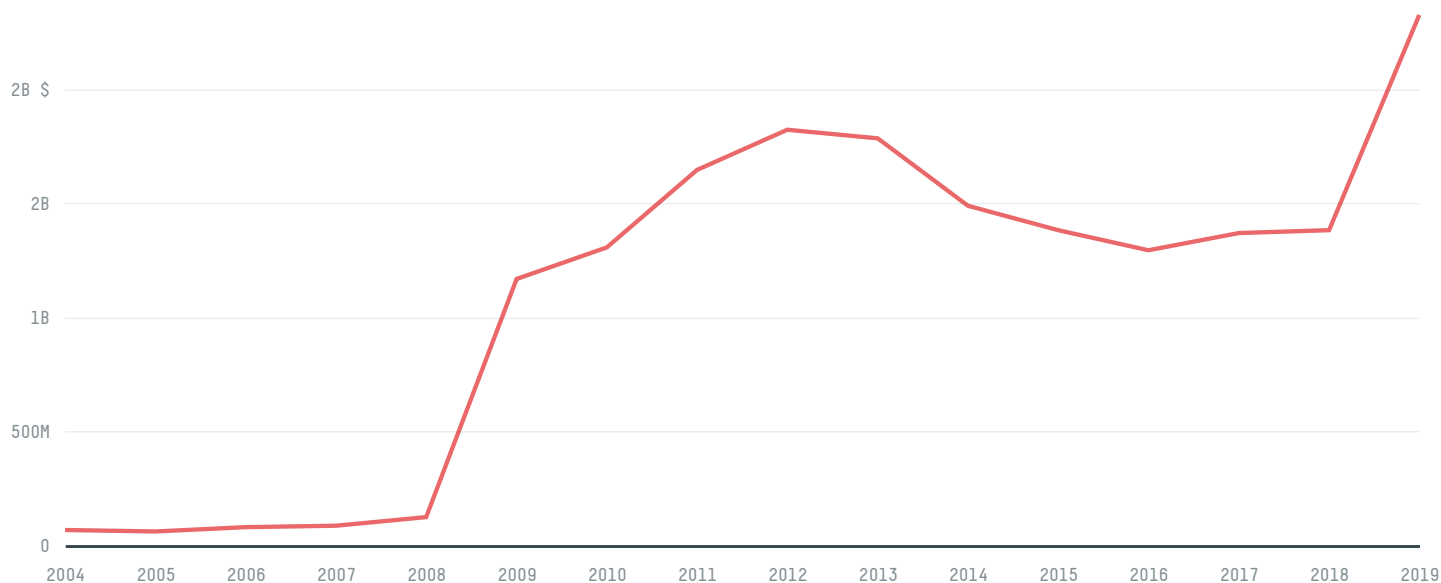

TOP IMPORTS IN 2016

COMMODITY	WORLD IMPORT RANKING	PRODUCTION	IMPORTS	VALUE
SUGARCANE	82	34,403,004	695,721,138.1	47,513,287
WOOD PULP	23	-	281,047,923	146,943,408
COFFEE	19	0	104,307,574	455,176,957
COCOA	22	0	50,522,678	229,314,072
CORN	101	400,032	30,996,896	19,897,191
BEEF	50	2,315,994	28,354,302.9	82,415,487
SHRIMP	19	4,628.2	24,469,639	189,267,297
PORK	33	377,643	22,478,860.3	81,958,977
SOY	24	40,000	19,152,805.6	17,836,387
COTTON	32	1,518,678	13,898,281	11,968,781
PALM KERNEL	31	-	6,815,180	9,710,327
PALM OIL	-	-	-	-
CHICKEN	-	1,191,322	-	-

IMPORT TRAJECTORY OF AUSTRALIA