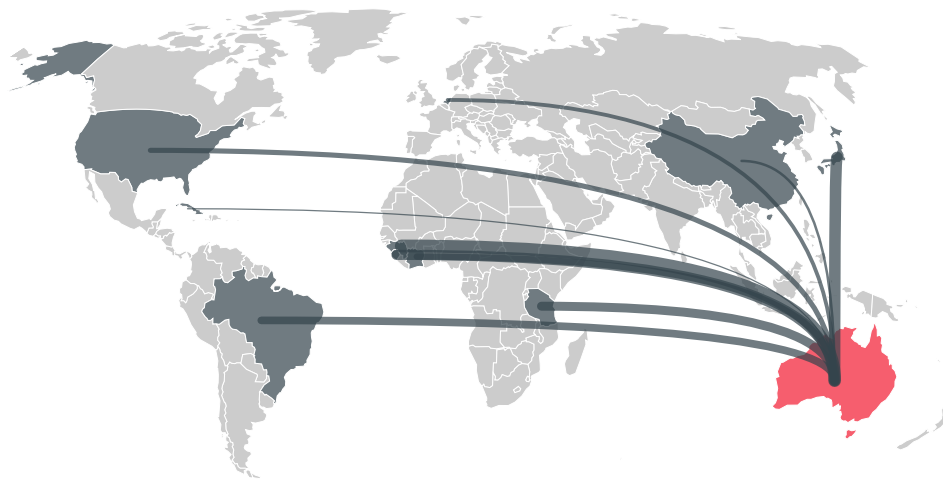

trase

AUSTRALIA (importer)

ACTIVITY	COMMODITY	YEAR
Importer	Palm oil	2016

POPULATION	GDP	LAND AREA
24,190,907	1,208,846,993,740	7,692,020

AGRICULTURAL LAND AREA	FORESTED LAND AREA
3,710,780	1,250,590

AUSTRALIA is the world's 6th largest country by land mass, 53rd largest by population size and is the world's 14th largest economy (by GDP). Forests make up 16% of its land mass and agricultural areas, 48%. It's placement in the Human Development Index is 0.935. AUSTRALIA is a signatory to NYDF ENDORSER and ADP SIGNATORY.

TOP IMPORTS IN 2016

COMMODITY	WORLD IMPORT RANKING	PRODUCTION	IMPORTS	VALUE
SUGARCANE	82	34,403,004	695,721,138.1	47,513,287
WOOD PULP	23	-	281,047,923	146,943,408
COFFEE	19	0	104,307,574	455,176,957
COCOA	22	0	50,522,678	229,314,072
CORN	101	400,032	30,996,896	19,897,191
BEEF	50	2,315,994	28,354,302.9	82,415,487
SHRIMP	19	4,628.2	24,469,639	189,267,297
PORK	33	377,643	22,478,860.3	81,958,977
SOY	24	40,000	19,152,805.6	17,836,387
COTTON	32	1,518,678	13,898,281	11,968,781
PALM KERNEL	31	-	6,815,180	9,710,327
PALM OIL	-	-	-	-
CHICKEN	-	1,191,322	-	-

IMPORT TRAJECTORY OF AUSTRALIA

TOP EXPORT TRADERS OF PALM OIL IN AUSTRALIA IN 2016

TOP EXPORT COUNTRIES OF PALM OIL TO AUSTRALIA IN 2016

GUINEA	30.1%
JAPAN	30%
SIERRA LEONE	25.1%
TANZANIA	8.2%
BRAZIL	2.6%
COTE D'IVOIRE	1.3%
UNITED STATES	1.3%
NETHERLANDS	0.8%
CHINA (MAINLAND)	0.4%
CUBA	0.2%