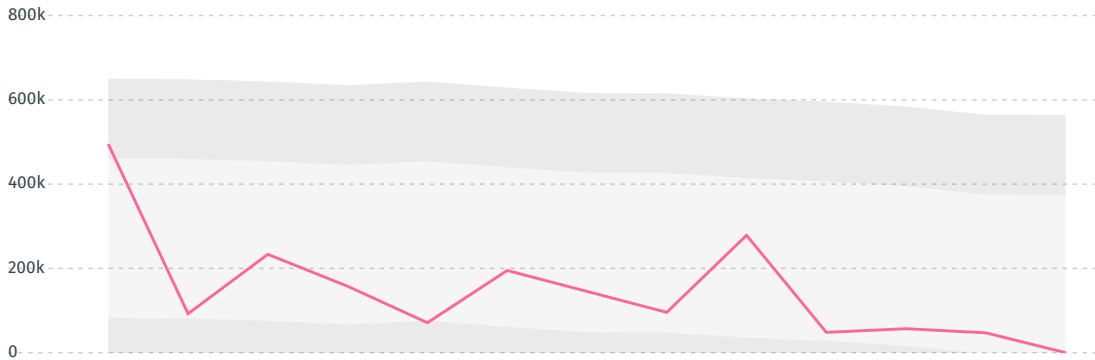

DEFORESTATION ALERTS IN INDONESIA

There were **0** GLAD alerts reported in the week of the **18th of January 2021**. This was **normal** compared to the same week in previous years.

Caution: GLAD alerts from the last six months are preliminary. Revisions are made as unconfirmed alerts are removed from the data and alert totals are finalized six months after posting. Source: **Global Forest Watch**

Trase is a partnership between

In collaboration with

and many other organizations and individuals.

Donors

[Terms of Use](#) · [Privacy policy](#) · [Cookie policy](#) · [Contact us](#)