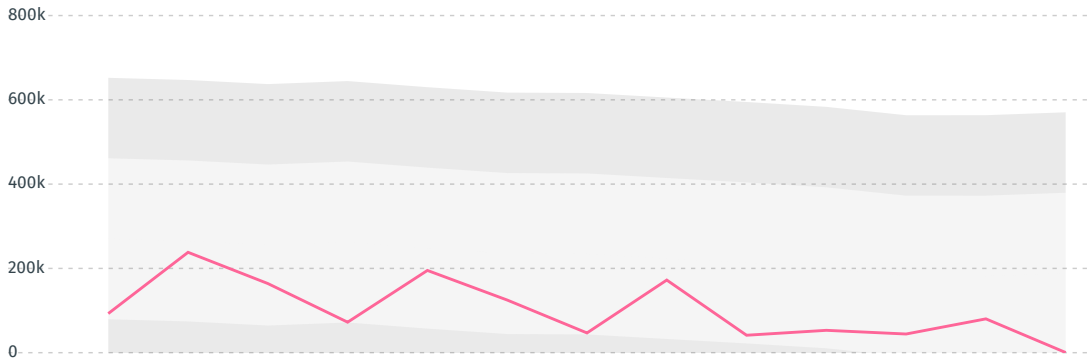

DEFORESTATION ALERTS IN INDONESIA

There were **376** GLAD alerts reported in the week of the **25th of January 2021**. This was **normal** compared to the same week in previous years.

Caution: GLAD alerts from the last six months are preliminary. Revisions are made as unconfirmed alerts are removed from the data and alert totals are finalized six months after posting. Source: **Global Forest Watch**

Trase is a partnership between

In collaboration with

and many other organizations and individuals.

Donors

[Terms of Use](#) · [Privacy policy](#) · [Cookie policy](#) · [Contact us](#)