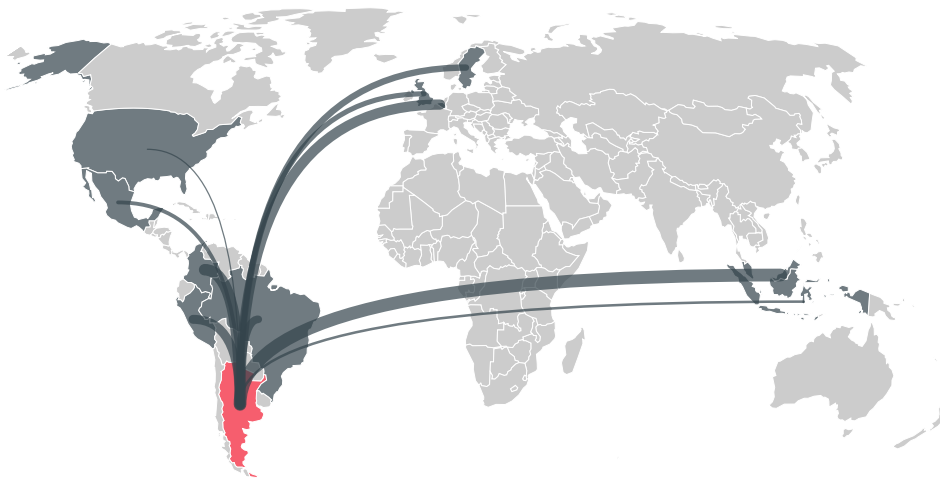

trase

ARGENTINA (importer)

ACTIVITY	COMMODITY	YEAR
Importer	Palm oil	2018

POPULATION	GDP	SURFACE AREA
44,494,502	517,626,700,412.7	2,780,400

AGRICULTURAL LAND AREA	FORESTED LAND AREA
1,487,000	268,152

ARGENTINA is the world's 8th largest country by area, 32nd largest by population size and is the world's 24th largest economy (by GDP). Forests make up 10% of its area, and agriculture 53%. It's placement in the Human Development Index is 0.83. ARGENTINA is a signatory to NYDF ENDORSER and ADP SIGNATORY.

TOP IMPORTS IN 2018

COMMODITY	WORLD IMPORT RANKING	PRODUCTION	IMPORTS	VALUE
SOY	4	37,787,927	6,443,835,312.4	2,506,336,181
SUGARCANE	122	19,039,561	82,241,123.2	16,971,293
PORK	42	620,549	40,737,439.2	111,672,197
COFFEE	44	0	38,164,620.5	141,020,998
COCOA	24	0	33,955,025	123,372,094
BEEF	63	3,066,000	22,305,451.4	48,811,332
PALM KERNEL	26	-	12,867,042	16,835,419
CHICKEN	87	2,069,160	12,845,904	35,666,297
CORN	121	43,462,323	8,799,366	31,150,580
PALM OIL	102	-	4,786,408.4	4,508,171
WOOD PULP	51	-	3,470,082	3,197,611
COTTON	63	813,692	3,322,851.1	6,043,707
SHRIMP	65	0	744,153	5,350,506

IMPORT TRAJECTORY OF ARGENTINA

TOP EXPORT TRADERS OF PALM OIL IN ARGENTINA IN 2018

TOP EXPORT COUNTRIES OF PALM OIL TO ARGENTINA IN 2018

Country	Percentage
MALAYSIA	65.7%
COLOMBIA	30.1%
BELGIUM	3.3%
PERU	0.5%
BRAZIL	0.2%
SWEDEN	0.1%
UNITED KINGDOM	< 0.1%
MEXICO	< 0.1%
INDONESIA	< 0.1%
UNITED STATES	< 0.1%

DEFORESTATION ALERTS IN INDONESIA

There were **376** GLAD alerts reported in the week of the **25th of January 2021**. This was **normal** compared to the same week in previous years.

Caution: GLAD alerts from the last six months are preliminary. Revisions are made as unconfirmed alerts are removed from the data and alert totals are finalized six months after posting. Source: **Global Forest Watch**