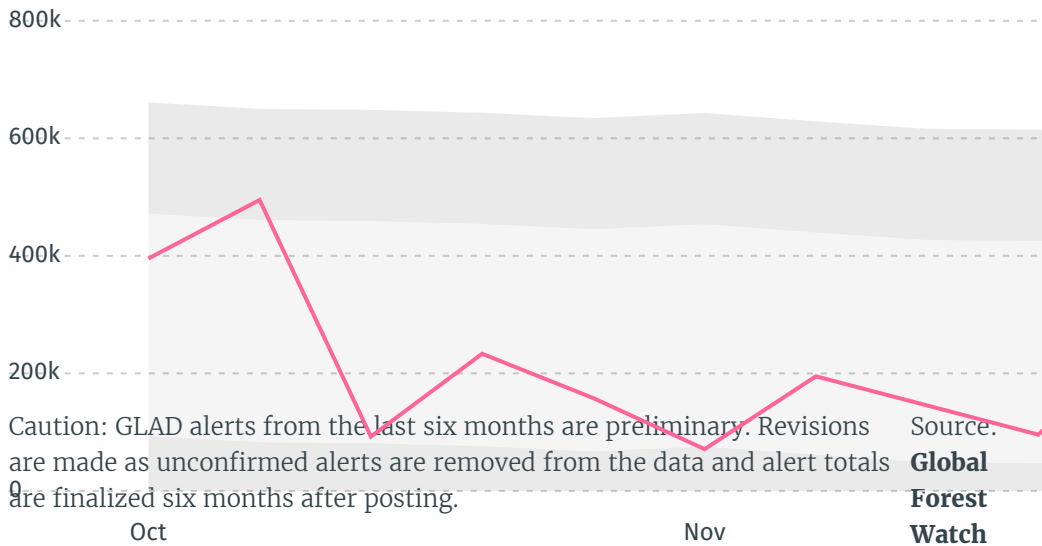

I AGREE

DEFORESTATION ALERTS IN INDONESIA

There were **15,306** GLAD alerts reported in the week of the **11th of January 2021**. This was **normal** compared to the same week in previous years.

Trase is a partnership between