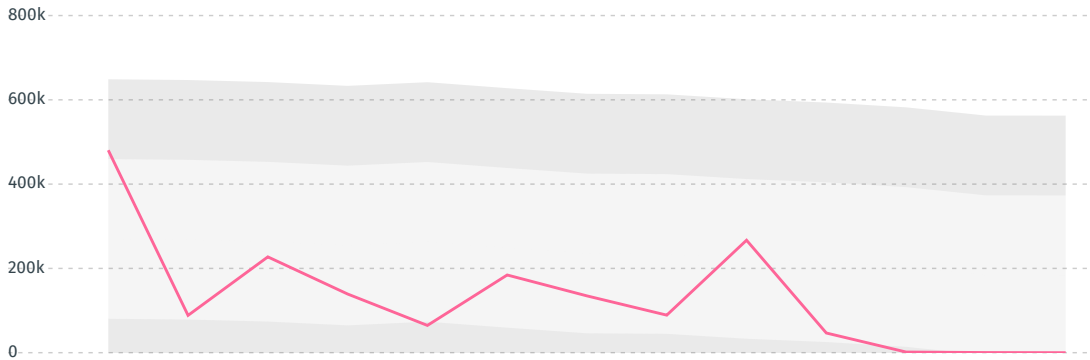

IMPORT TRAJECTORY OF ALGERIA

TOP EXPORT TRADERS OF PALM OIL IN ALGERIA IN 2018

TOP EXPORT COUNTRIES OF PALM OIL TO ALGERIA IN 2018

DEFORESTATION ALERTS IN INDONESIA

There were **0** GLAD alerts reported in the week of the **18th of January 2021**. This was **normal** compared to the same week in previous years.