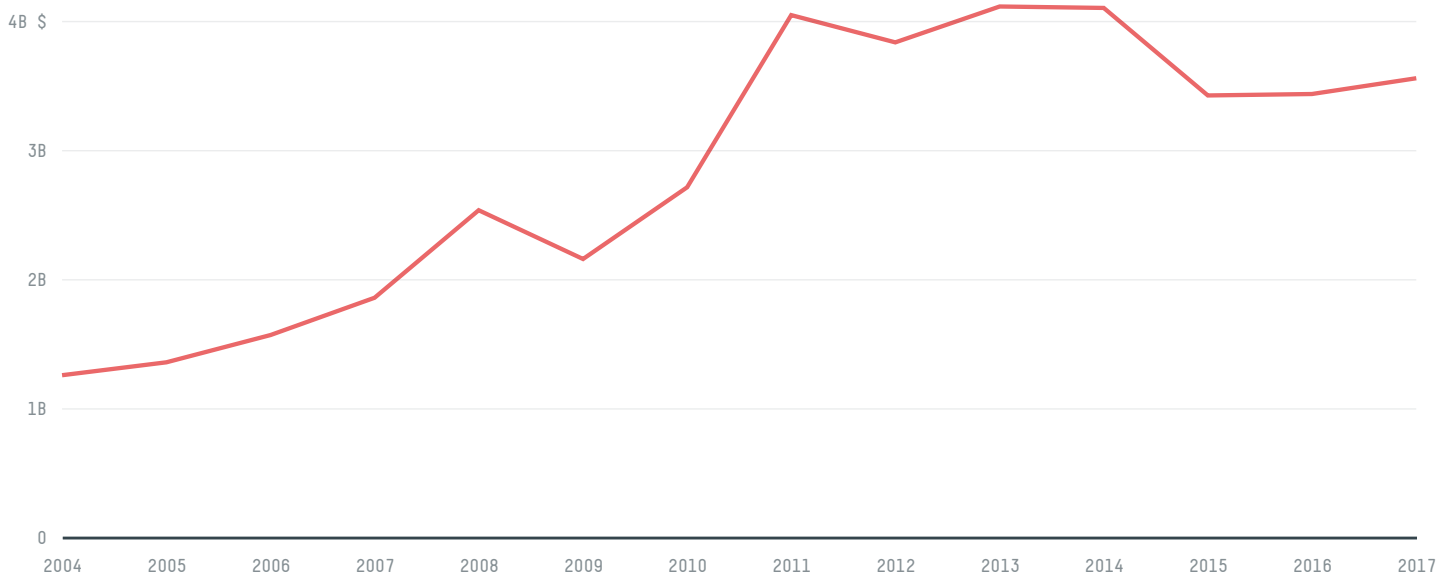

TOP IMPORTS IN 2018

COMMODITY	WORLD IMPORT RANKING	PRODUCTION	IMPORTS	VALUE
SOY	-	0	-	-
PALM OIL	-	-	-	-
BEEF	-	153,192	-	-
COCOA	-	0	-	-
COFFEE	-	0	-	-
CORN	-	4,142	-	-
CHICKEN	-	278,279	-	-
SUGARCANE	-	0	-	-
WOOD PULP	-	-	-	-
SHRIMP	-	0.1	-	-

IMPORT TRAJECTORY OF ALGERIA