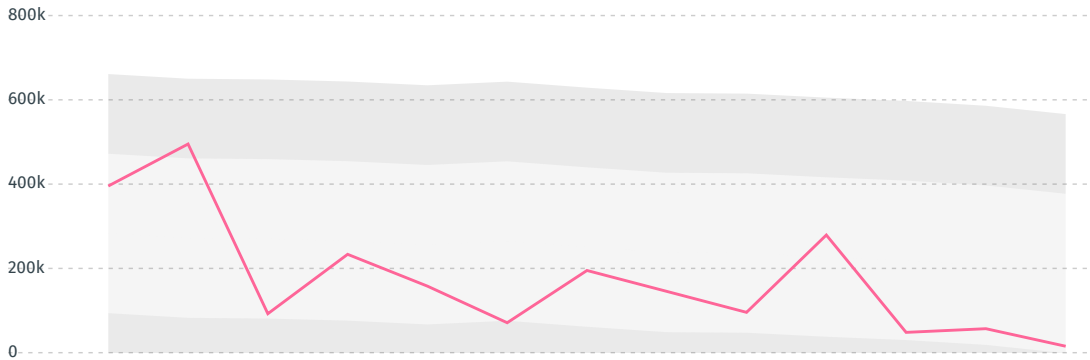

I AGREE

IMPORT TRAJECTORY OF ALBANIA

TOP EXPORT TRADERS OF PALM OIL IN ALBANIA IN 2018

DEFORESTATION ALERTS IN INDONESIA

There were **15,306** GLAD alerts reported in the week of the **11th of January 2021**. This was **normal** compared to the same week in previous years.