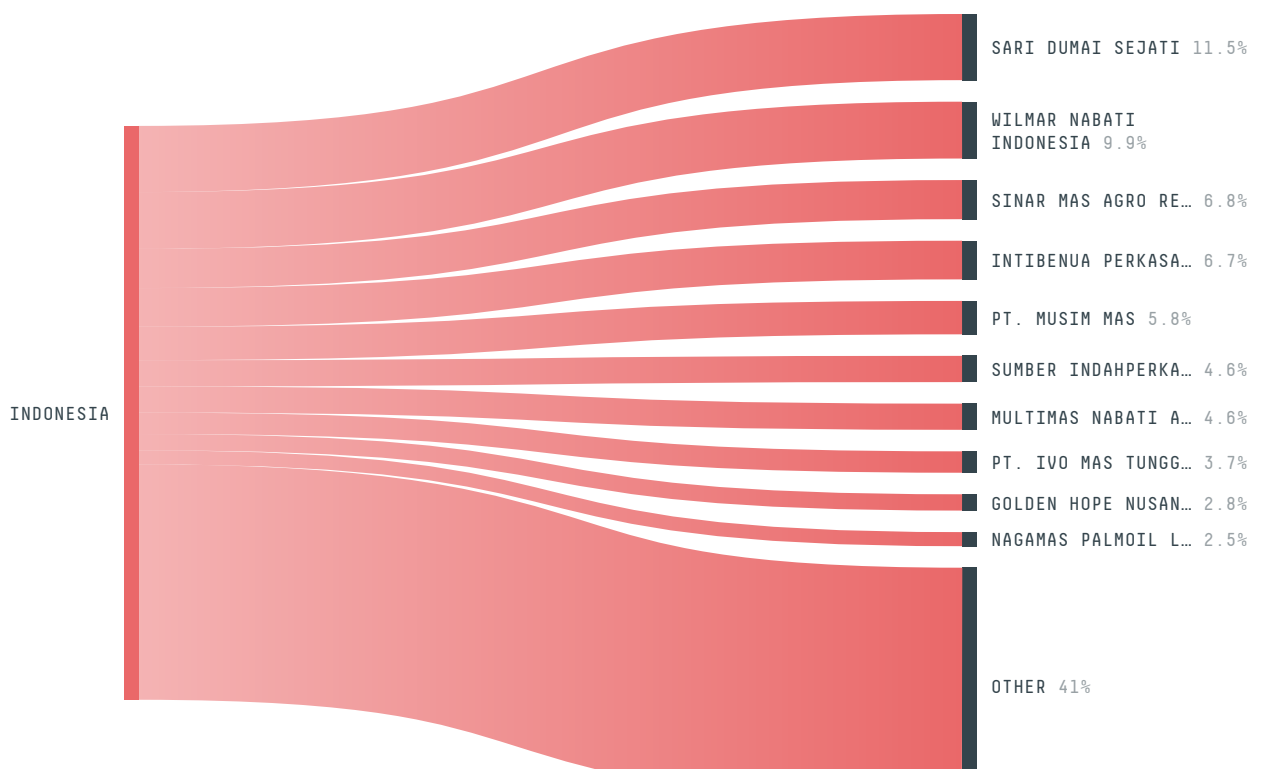

DEFORESTATION TRAJECTORY OF INDONESIA

0 null

AGRICULTURAL INDICATORS	SCORE
Palm oil production	40,567,230 t
ENVIRONMENTAL INDICATORS	SCORE
Territorial deforestation	- ha
SOCIO-ECONOMIC INDICATORS	SCORE
ACTOR COMMITMENTS	SCORE

TOP IMPORT TRADERS OF PALM OIL IN INDONESIA IN 2018