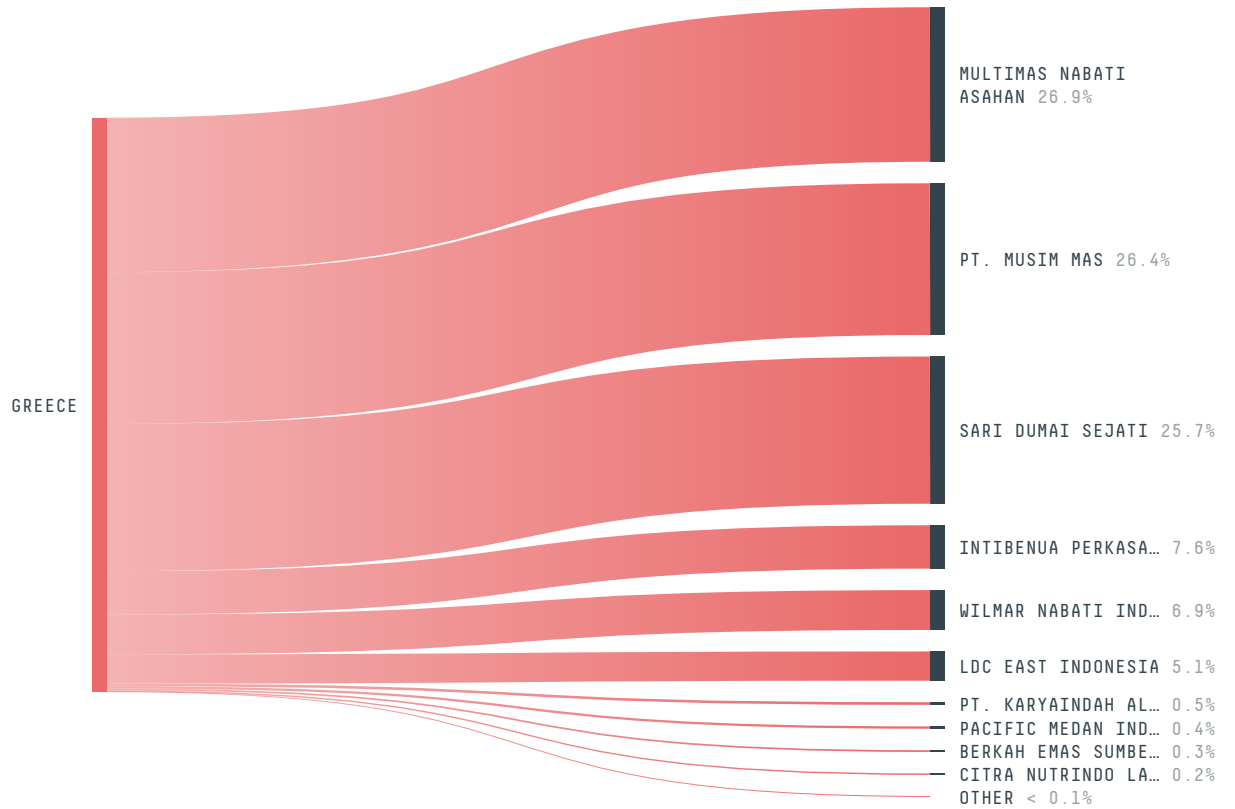

TOP EXPORT TRADERS OF PALM OIL IN GREECE IN 2018