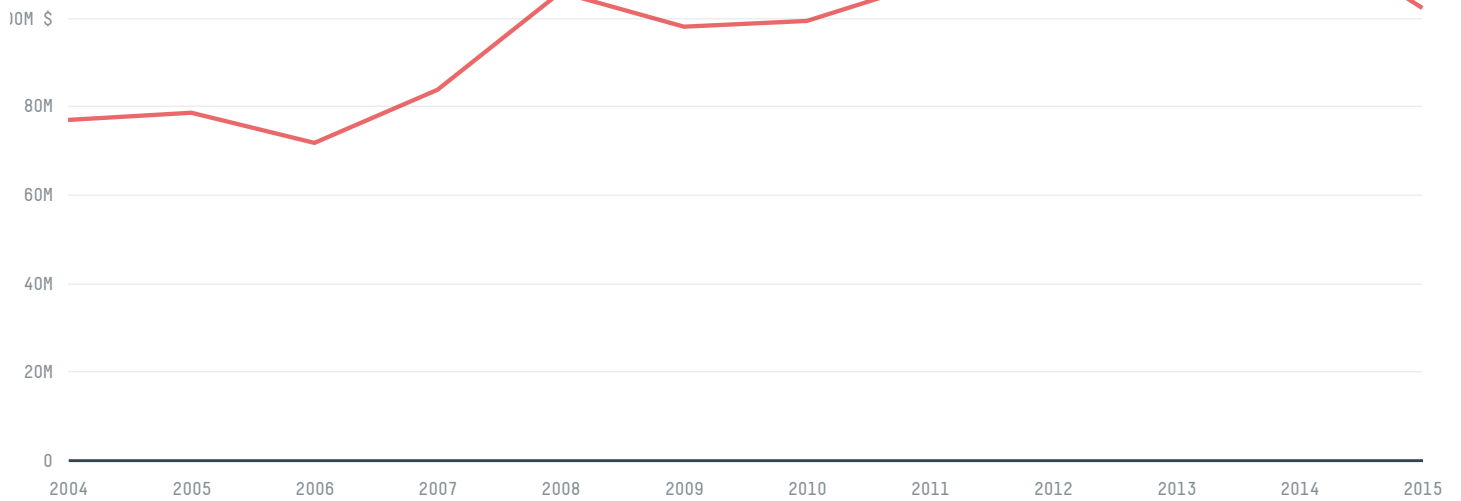

IMPORT TRAJECTORY OF FRENCH POLYNESIA