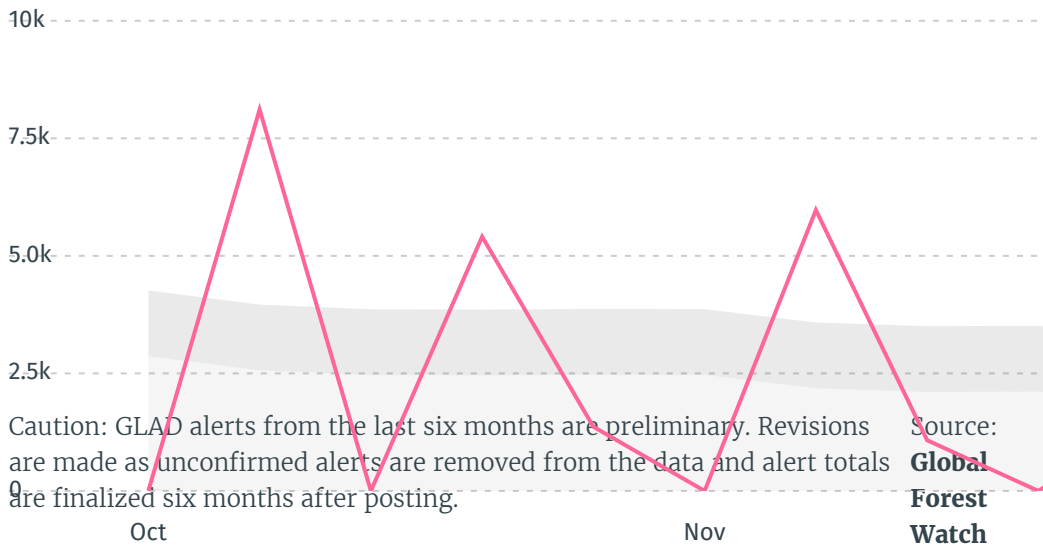

I AGREE

DEFORESTATION ALERTS IN FIJI

There were **0** GLAD alerts reported in the week of the **11th of January 2021**. This was **normal** compared to the same week in previous years.

Trase is a partnership between