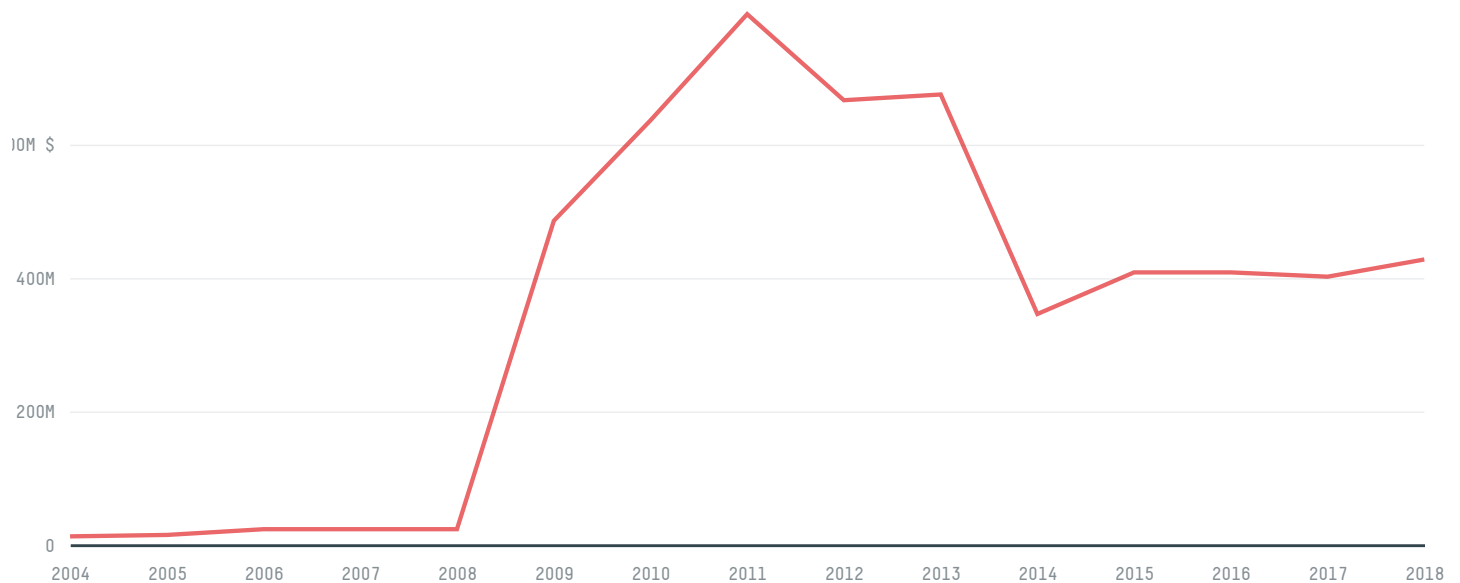

trase

DOMINICAN REPUBLIC (importer)

ACTIVITY	COMMODITY	YEAR
Importer	Palm oil	2017

POPULATION	GDP	LAND AREA
10,513,131	79,997,975,622.8	48,310

AGRICULTURAL LAND AREA	FORESTED LAND AREA
23,520	20,162

DOMINICAN REPUBLIC is the world's 126th largest country by land mass, 86th largest by population size and is the world's 67th largest economy (by GDP). Forests make up 42% of its land mass and agricultural areas, 49%. It's placement in the Human Development Index is 0.741. DOMINICAN REPUBLIC is a signatory to NYDF ENDORSER and ADP SIGNATORY.

TOP IMPORTS IN 2017

COMMODITY	WORLD IMPORT RANKING	PRODUCTION	IMPORTS	VALUE
CORN	24	44,007	1,236,619,624.8	263,979,193
SUGARCANE	115	5,460,761	81,133,175.7	7,562,572
COFFEE	61	15,241	12,386,444	42,556,048
PORK	42	76,859	6,200,857.9	19,707,467
PALM KERNEL	50	-	1,601,281	2,170,698
SOY	88	0	1,052,234.1	1,092,490
WOOD PULP	79	-	953,668	616,867
COCOA	83	86,599	763,891	2,013,804
CHICKEN	59	339,110	611,541.7	3,177,828
SHRIMP	73	415	505,749	4,518,859
COTTON	122	0	20,532.9	6,337
PALM OIL	-	-	-	-

IMPORT TRAJECTORY OF DOMINICAN REPUBLIC

TOP EXPORT TRADERS OF PALM OIL IN DOMINICAN REPUBLIC IN 2017

TOP EXPORT COUNTRIES OF PALM OIL TO DOMINICAN REPUBLIC IN 2017

Country	Percentage
ECUADOR	56.1%
HONDURAS	37.8%
MALAYSIA	3.1%
UNITED STATES	2.5%
SINGAPORE	0.5%
NETHERLANDS	< 0.1%
SPAIN	< 0.1%
ICELAND	< 0.1%
FRANCE	< 0.1%
INDONESIA	< 0.1%