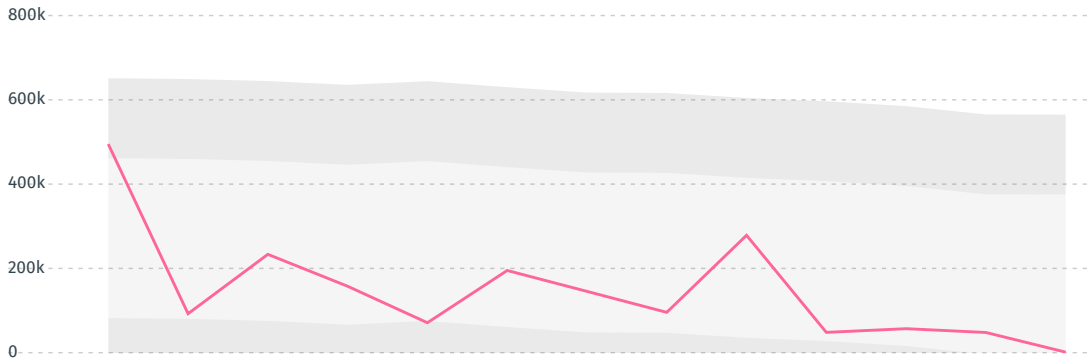

DEFORESTATION ALERTS IN INDONESIA

There were **1,290** GLAD alerts reported in the week of the **18th of January 2021**. This was **normal** compared to the same week in previous years.

Caution: GLAD alerts from the last six months are preliminary. Revisions are made as unconfirmed alerts are removed from the data and alert totals are finalized six months after posting. Source: **Global Forest Watch**

Trase is a partnership between

In collaboration with

and many other organizations and individuals.

Donors

[Terms of Use](#) · [Privacy policy](#) · [Cookie policy](#) · [Contact us](#)