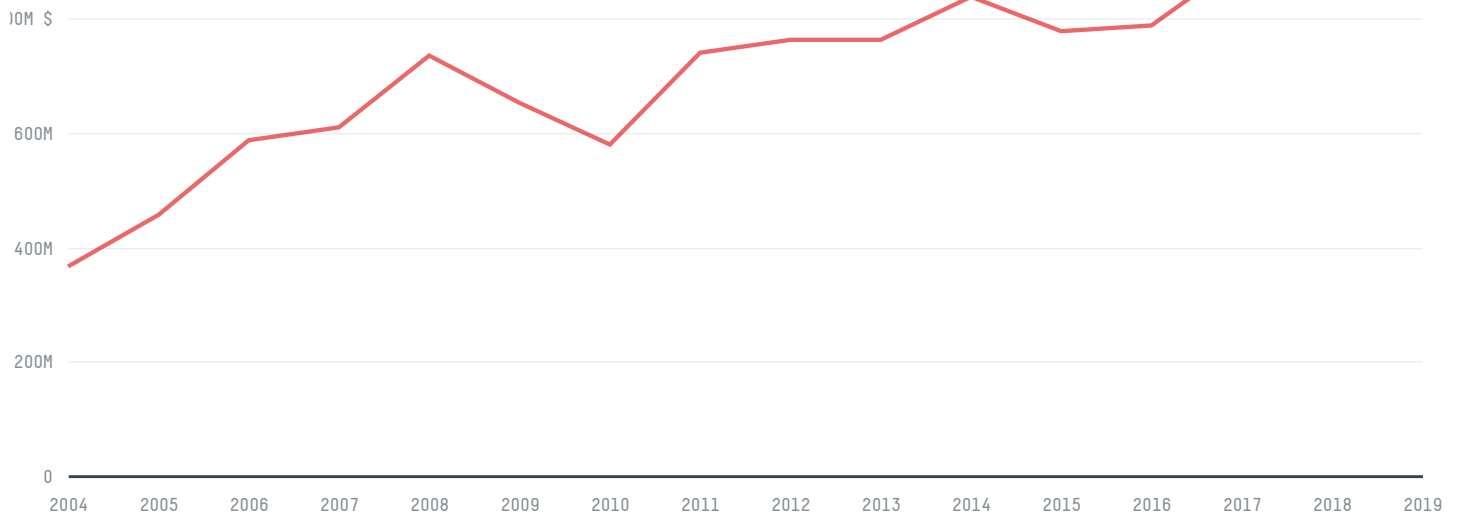

IMPORT TRAJECTORY OF CROATIA