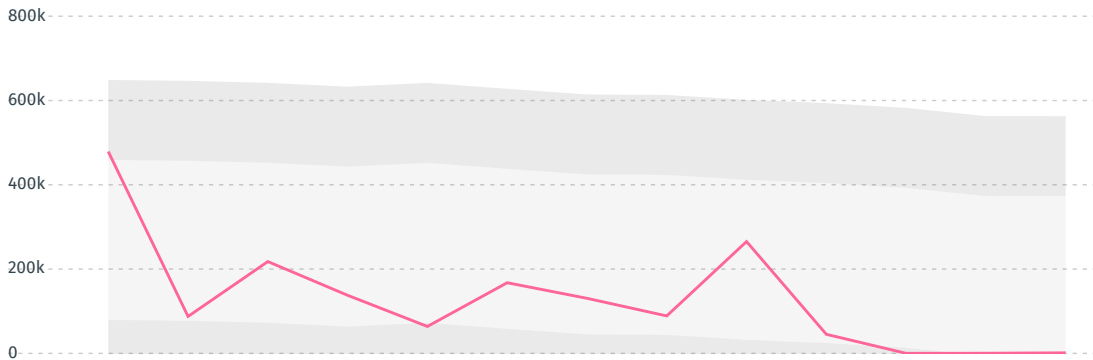

DEFORESTATION ALERTS IN INDONESIA

There were **1,295** GLAD alerts reported in the week of the **18th of January 2021**. This was **normal** compared to the same week in previous years.