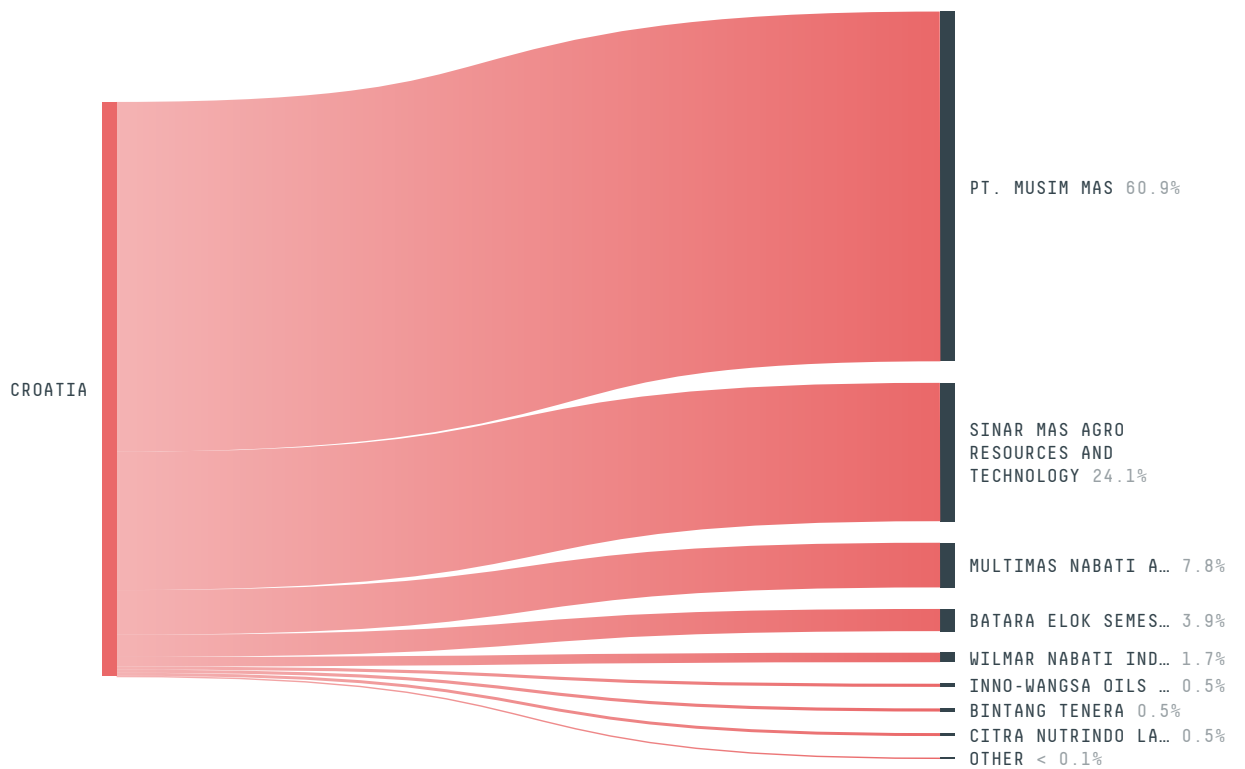

CROATIA is the world's 123rd largest country by area, 129th largest by population size and is the world's 76th largest economy (by GDP). Forests make up 34% of its area, and agriculture 27%. It's placement in the Human Development Index is 0.837. CROATIA is a signatory to NYDF ENDORSER and ADP SIGNATORY.

TOP IMPORTS IN 2018

COMMODITY	WORLD IMPORT RANKING	PRODUCTION	IMPORTS	VALUE
SUGARCANE	98	0	487,498,321.5	26,411,072
SOY	62	245,188	209,020,330.5	87,994,245
CORN	78	2,147,275	65,838,938.4	42,384,682
COFFEE	53	0	26,590,551.5	104,081,670
PALM OIL	77	-	22,696,535	21,477,670
COCOA	52	0	7,846,375	27,053,606
SHRIMP	59	0	1,106,525	7,872,672
WOOD PULP	74	-	174,123	297,398

IMPORT TRAJECTORY OF CROATIA

TOP EXPORT TRADERS OF PALM OIL IN CROATIA IN 2018

TOP EXPORT COUNTRIES OF PALM OIL TO CROATIA IN 2018

NETHERLANDS	40.8%
SWEDEN	30.1%
GERMANY	25.6%
BANGLADESH	2.2%
BELGIUM	0.6%
AUSTRIA	0.4%
SLOVENIA	0.1%
UNITED KINGDOM	< 0.1%
HUNGARY	< 0.1%
CHINA (MAINLAND)	< 0.1%