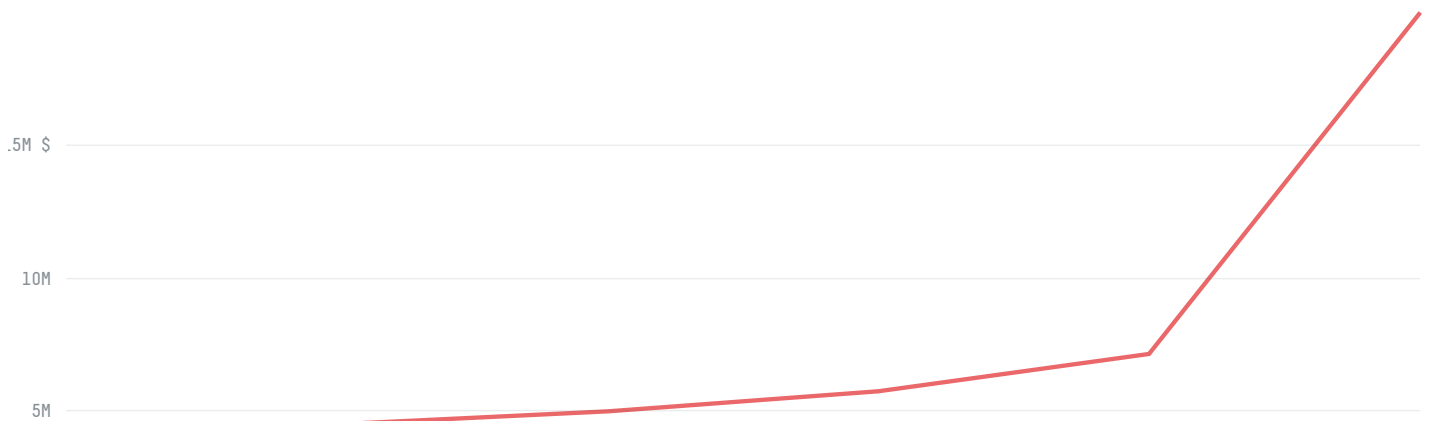

IMPORT TRAJECTORY OF MAYOTTE