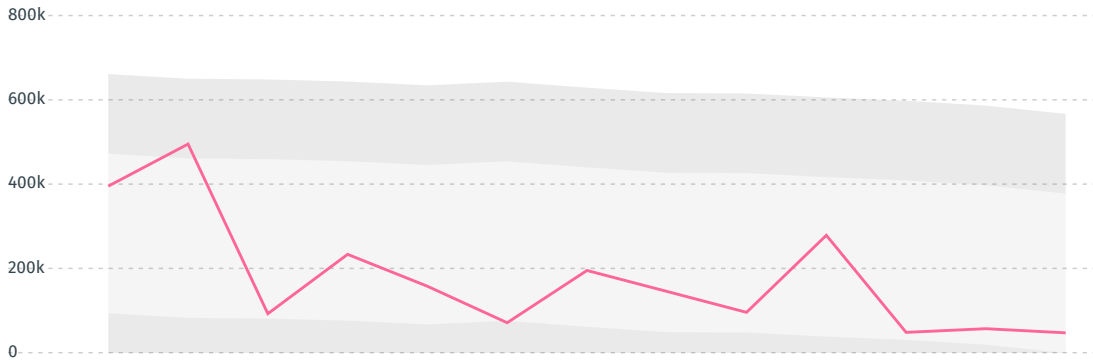

TOP IMPORTS IN 2018

COMMODITY	WORLD IMPORT RANKING	PRODUCTION	IMPORTS	VALUE
PALM OIL	-	-	-	-

IMPORT TRAJECTORY OF MAYOTTE

TOP EXPORT TRADERS OF PALM OIL IN MAYOTTE IN 2018

DEFORESTATION ALERTS IN INDONESIA

There were **47,099** GLAD alerts reported in the week of the **11th of January 2021**. This was **normal** compared to the same week in previous years.

Caution: GLAD alerts from the last six months are preliminary. Revisions are made as unconfirmed alerts are removed from the data and alert totals are finalized six months after posting. Source: **Global Forest Watch**