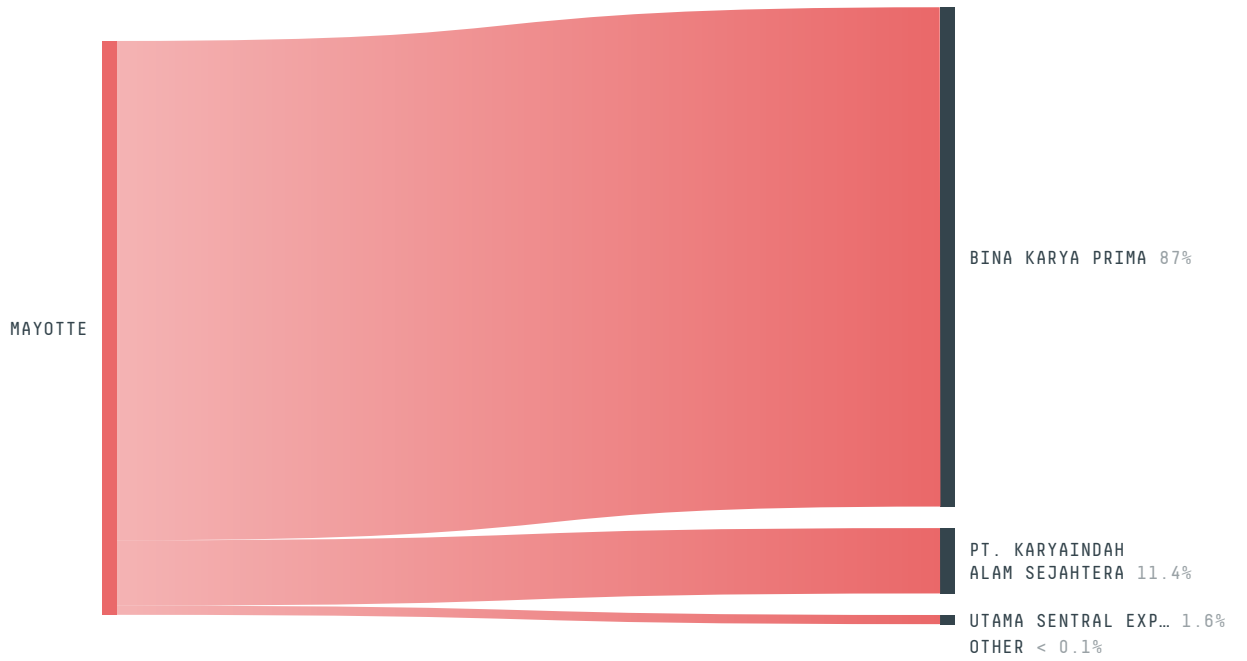

TOP EXPORT TRADERS OF PALM OIL IN MAYOTTE IN 2018