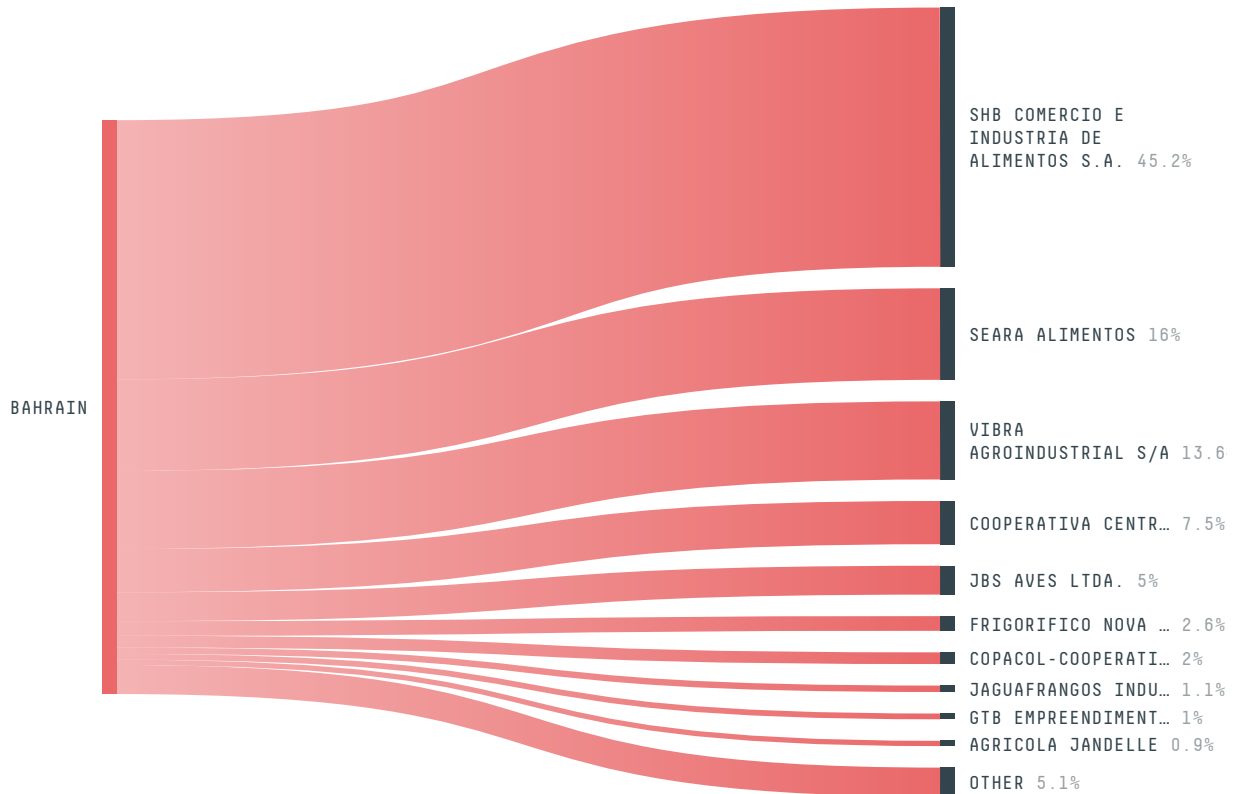

TOP EXPORT TRADERS OF CHICKEN IN BAHRAIN IN 2018