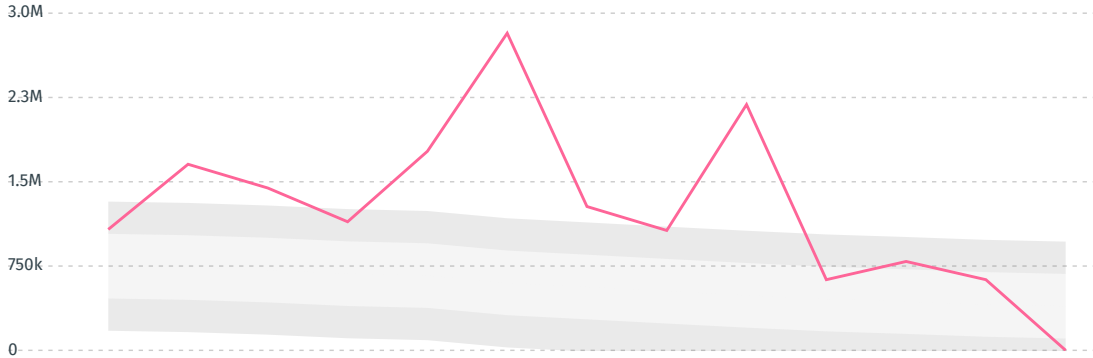

I AGREE

IMPORT TRAJECTORY OF BAHRAIN

TOP EXPORT TRADERS OF CHICKEN IN BAHRAIN IN 2018

DEFORESTATION ALERTS IN BRAZIL

There were **0** GLAD alerts reported in the week of the **11th of January 2021**. This was **low** compared to the same week in previous years.