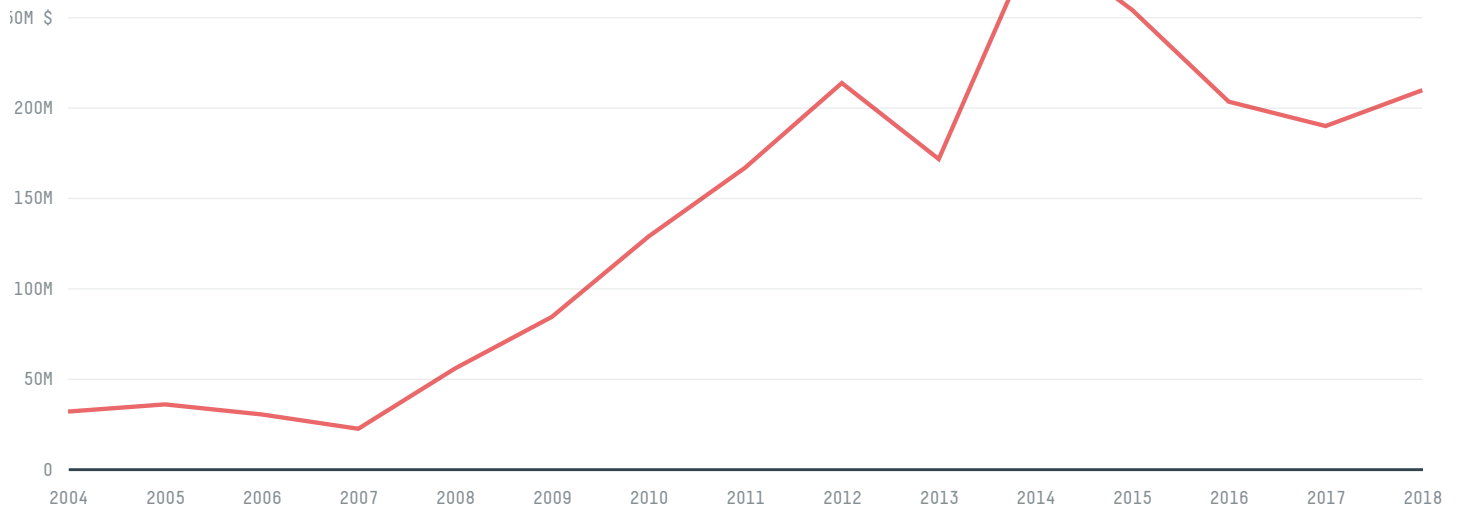

IMPORT TRAJECTORY OF BAHRAIN