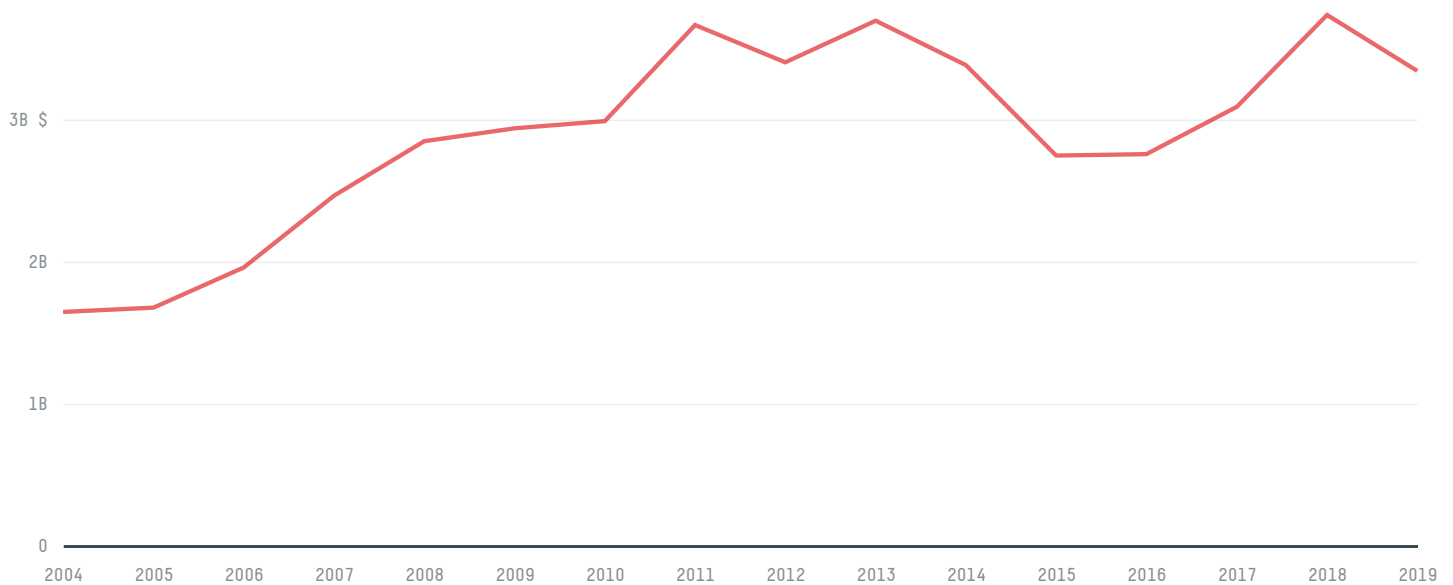

TOP IMPORTS IN 2018

COMMODITY	WORLD IMPORT RANKING	PRODUCTION	IMPORTS	VALUE
SUGARCANE	31	5,544	3,707,390,683.4	187,260,100
CORN	13	713,860	2,931,727,895.2	605,160,348
SOY	27	0	1,529,485,846.1	608,186,870
BEEF	20	94,026	180,262,512.6	821,846,171
PORK	26	383,217	138,463,819.2	603,695,913
COFFEE	27	0	76,240,902.3	315,701,372
CHICKEN	49	306,393	69,000,492.3	178,776,558
COTTON	18	0	44,098,014	82,581,147
SHRIMP	17	18.3	33,013,396	286,311,114
PALM OIL	68	-	32,805,854.3	25,235,783
COCOA	57	0	6,158,182	19,267,944
WOOD PULP	52	-	3,185,427	2,861,272
PALM KERNEL	51	-	1,283,822	2,386,279

IMPORT TRAJECTORY OF PORTUGAL