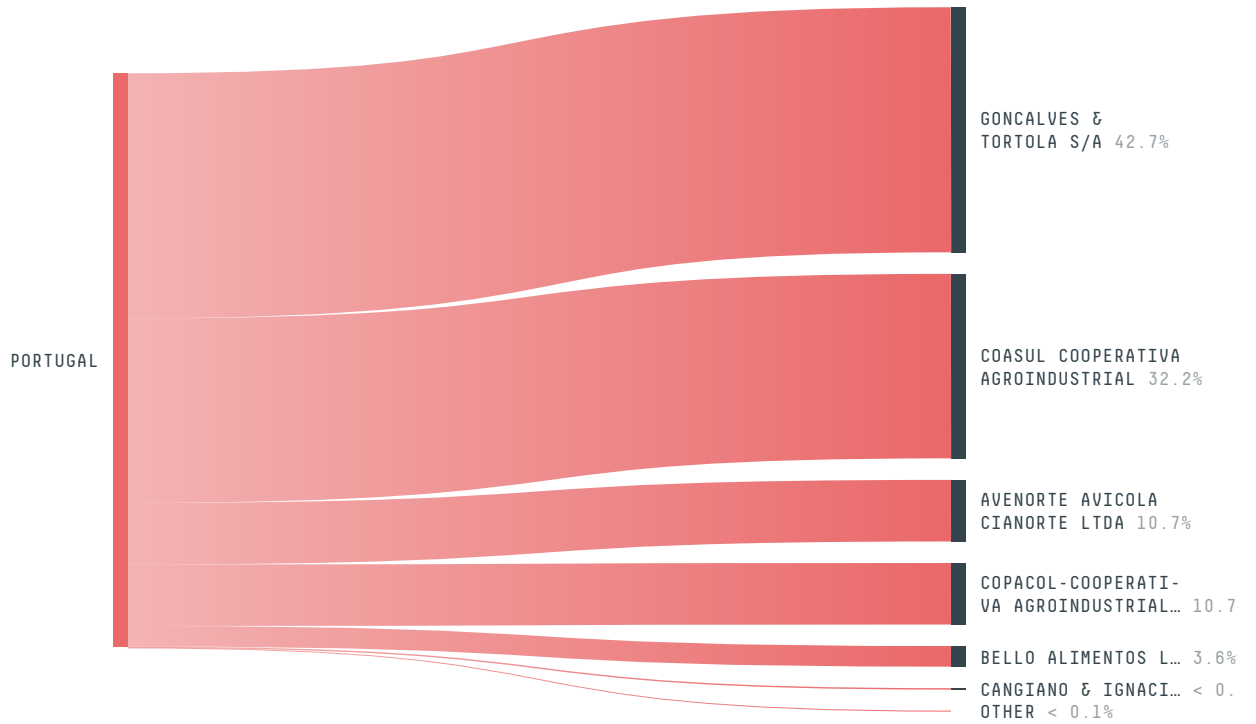

TOP EXPORT TRADERS OF CHICKEN IN PORTUGAL IN 2018