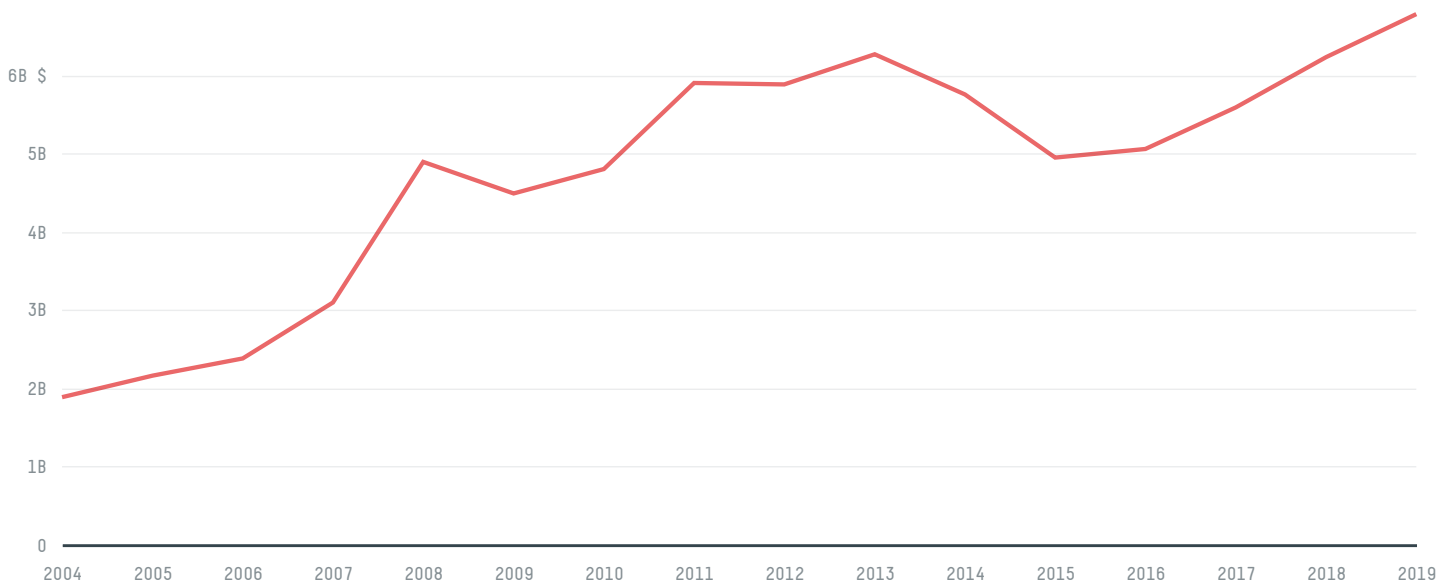

IMPORT TRAJECTORY OF POLAND