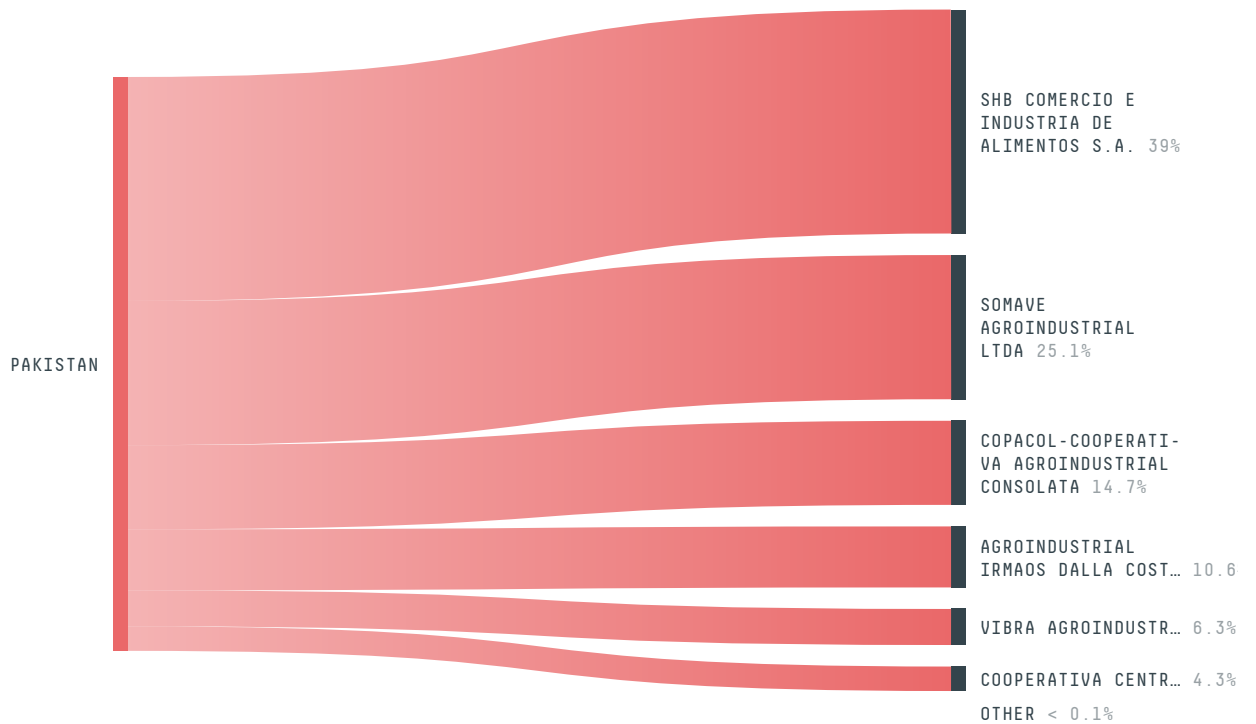

TOP EXPORT TRADERS OF CHICKEN IN PAKISTAN IN 2018