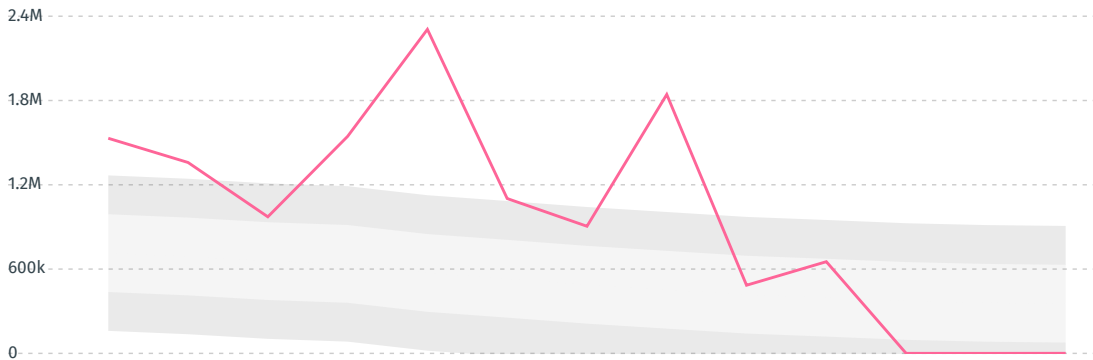

HUNGARY 7.2%

IRAN 2.7%

CZECH REPUBLIC 0.8%

OMAN < 0.1%

BAHRAIN < 0.1%

DEFORESTATION ALERTS IN BRAZIL

There were **506** GLAD alerts reported in the week of the **18th of January 2021**. This was **low** compared to the same week in previous years.